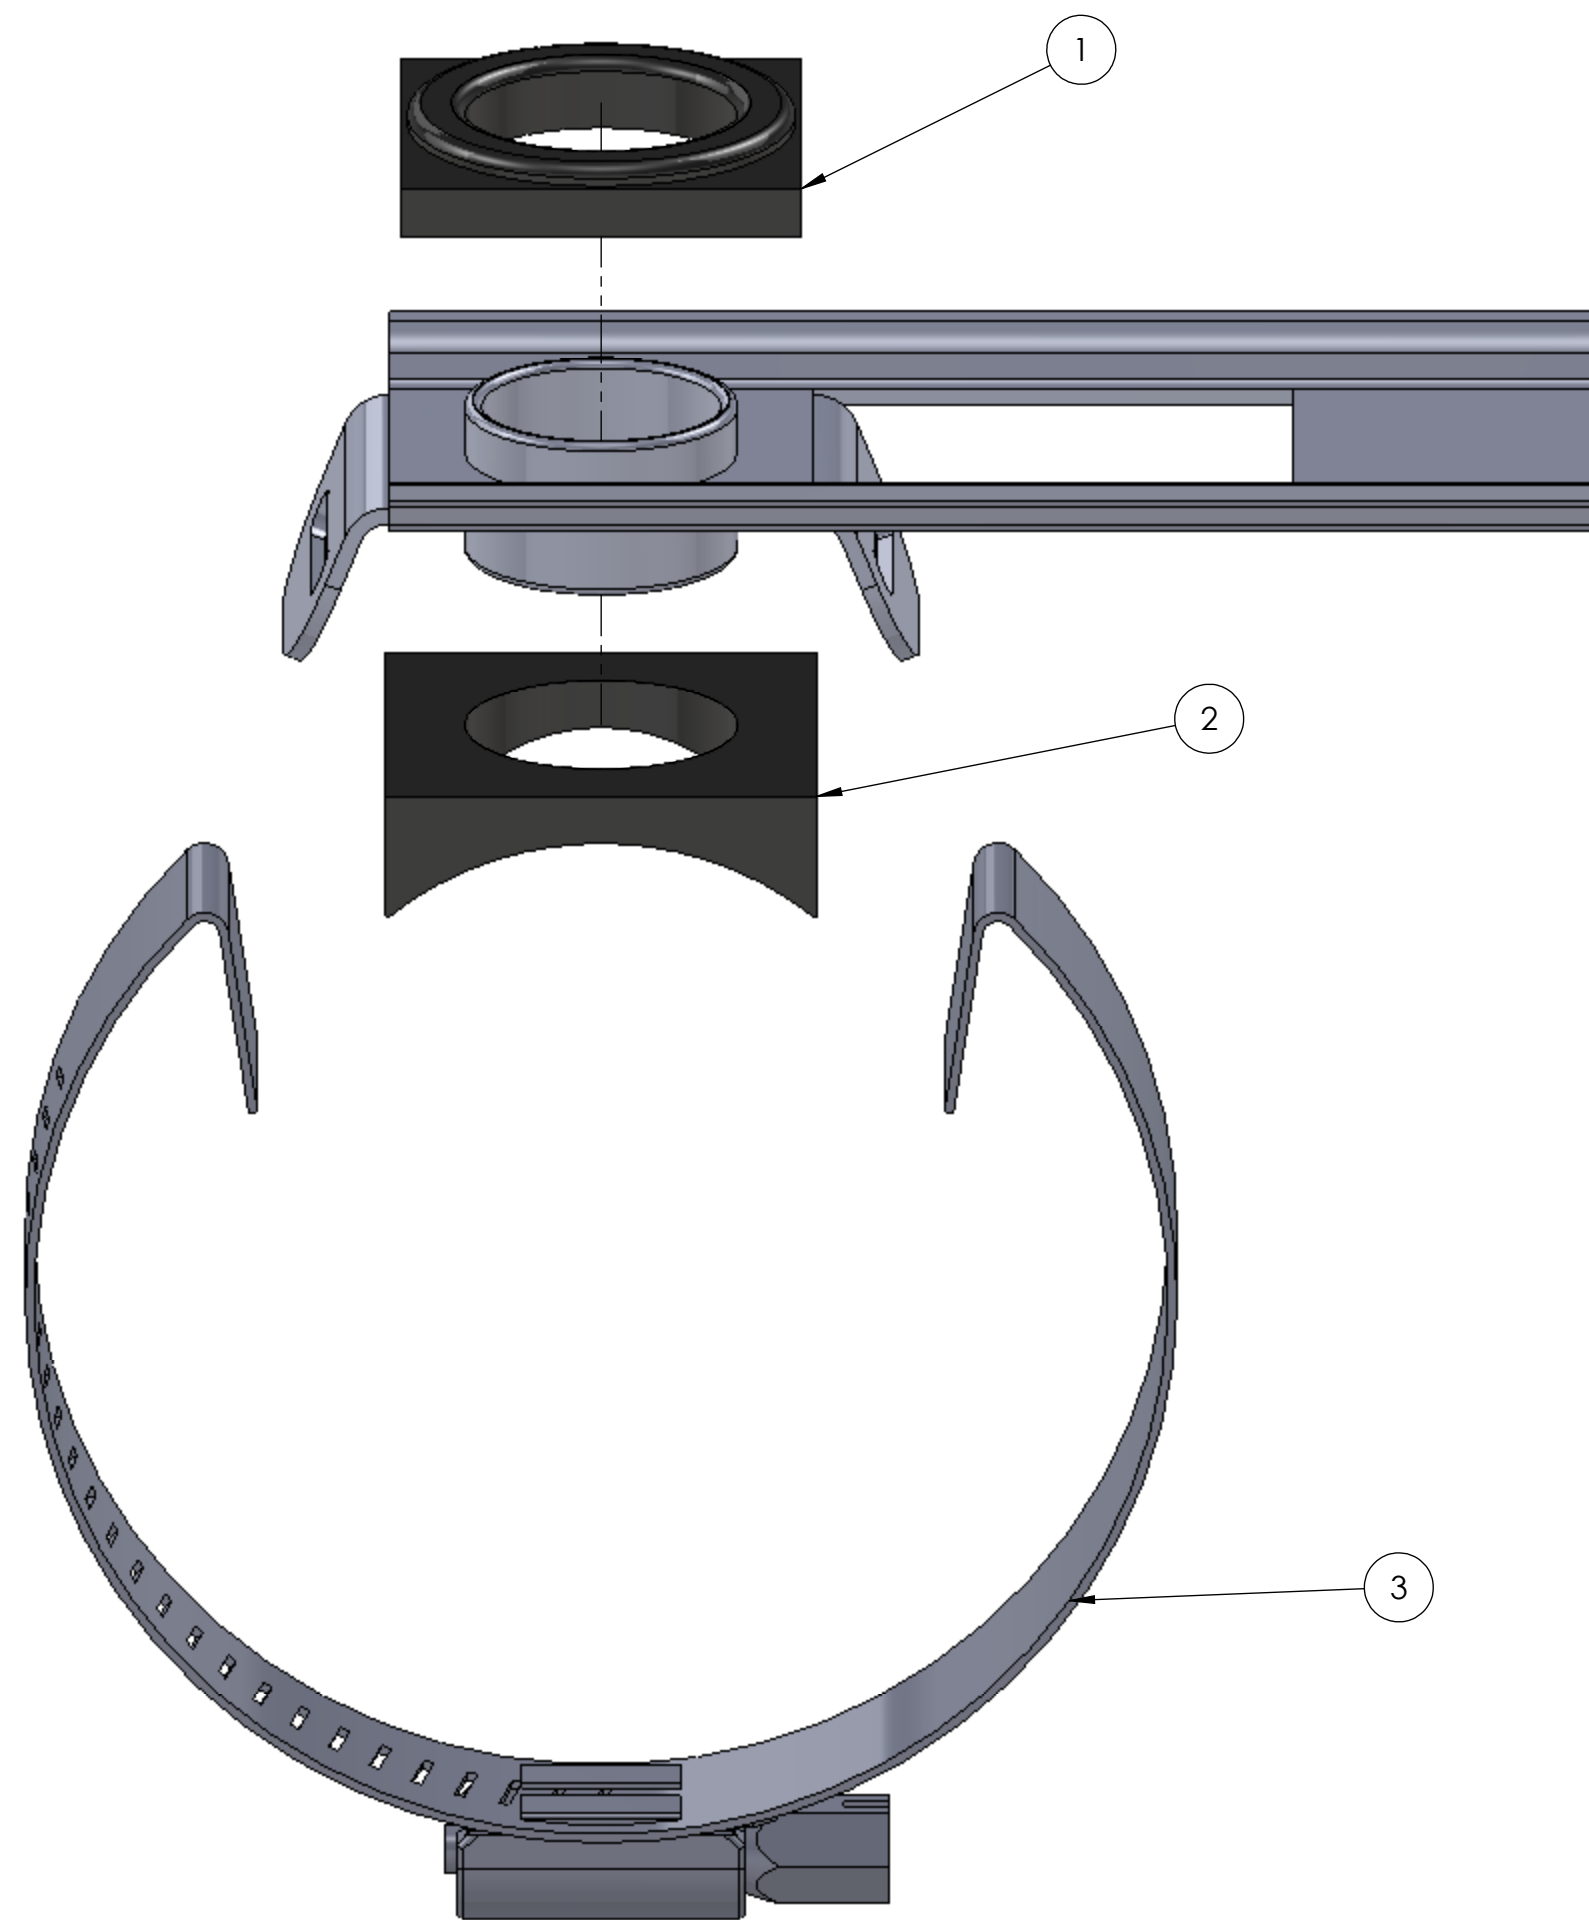

#56328 - Stainless copy 2" milk valves WITH clamp & gasket

#56329 - Stainless copy 3" milk valves WITH clamp & gasket

ITEM NO.	PART NO.	DESCRIPTION	QTY.
1	56332	Gasket for top of stainless copy milk valve	1
2	56333	Gasket for bottom of stainless copy milk valve	1
3	56316	2" clamp only	1
3	56317	3" clamp only	1