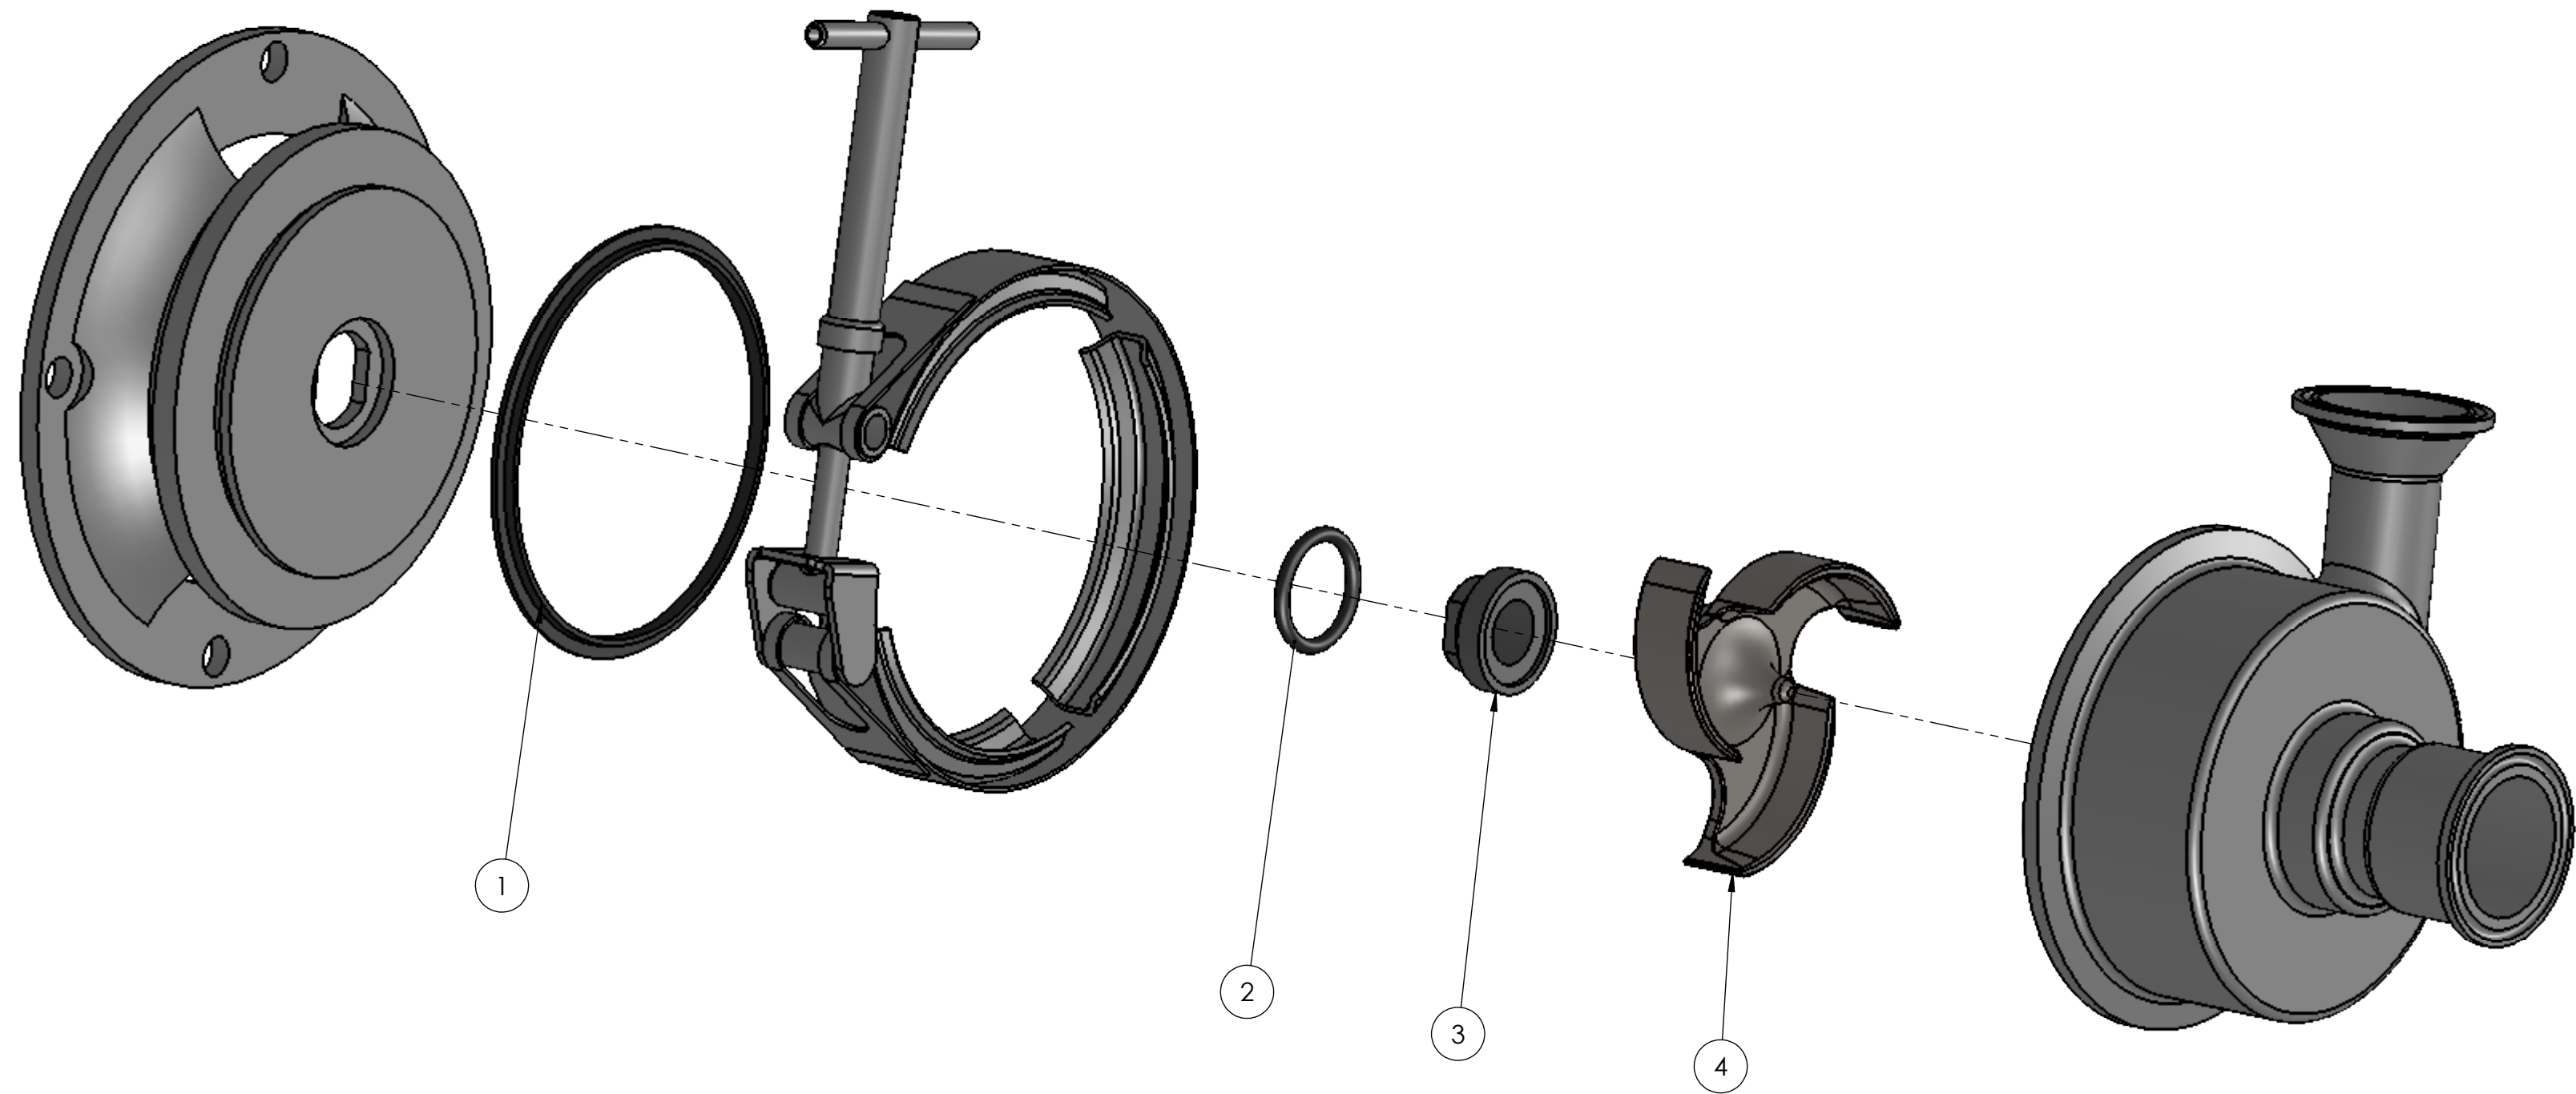

# Sta-Rite Milk Pump

ITEM	PART NUMBER	DESCRIPTION	QTY
1	59888	Housing gasket	1
2	59886	Small O-ring	1
3	59887	Carbon seal	1
4	59892	Replacement stainless 3 blade impeller	1
	59890	Replacement milk pump seal kit for Sta-Rite Includes: 1-3	