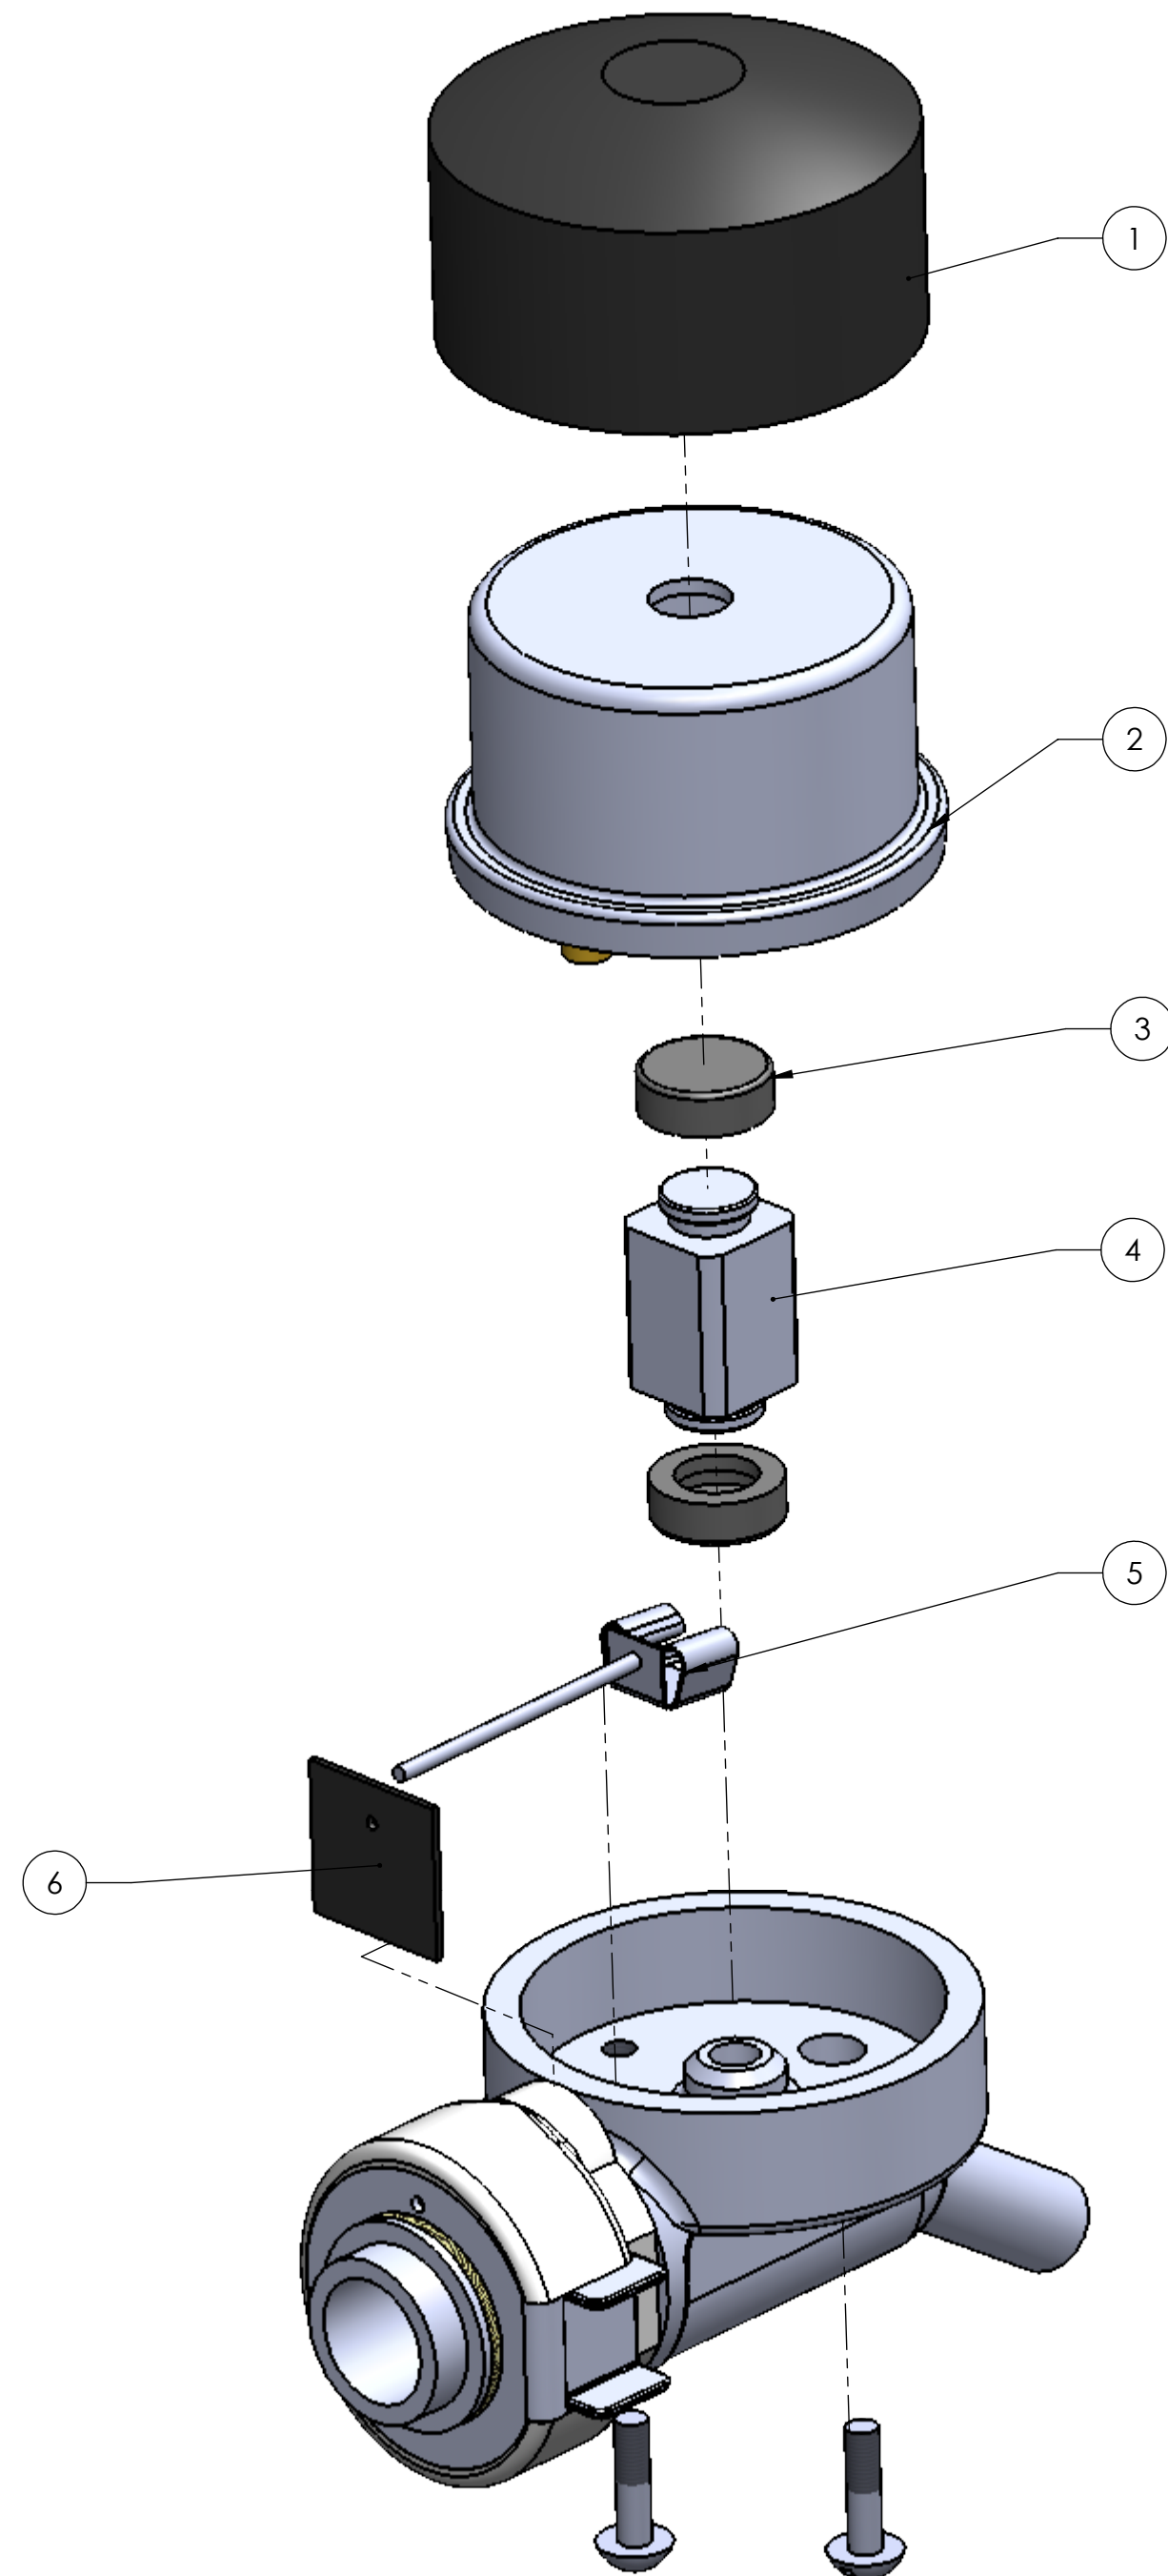

Magnetic Pulsator

ITEM	PART NUMBER	DESCRIPTION	QTY
1	20137	Replacement fly guard	1
2	20135	Replacement magnet	1
3	20139	Replacement piston cap	2
4	117670	Used piston with new caps for magnetic pulsator (Includes: #3)	1
5	20133	Replacement spring	1
6	20134	Replacement insulating plate	1