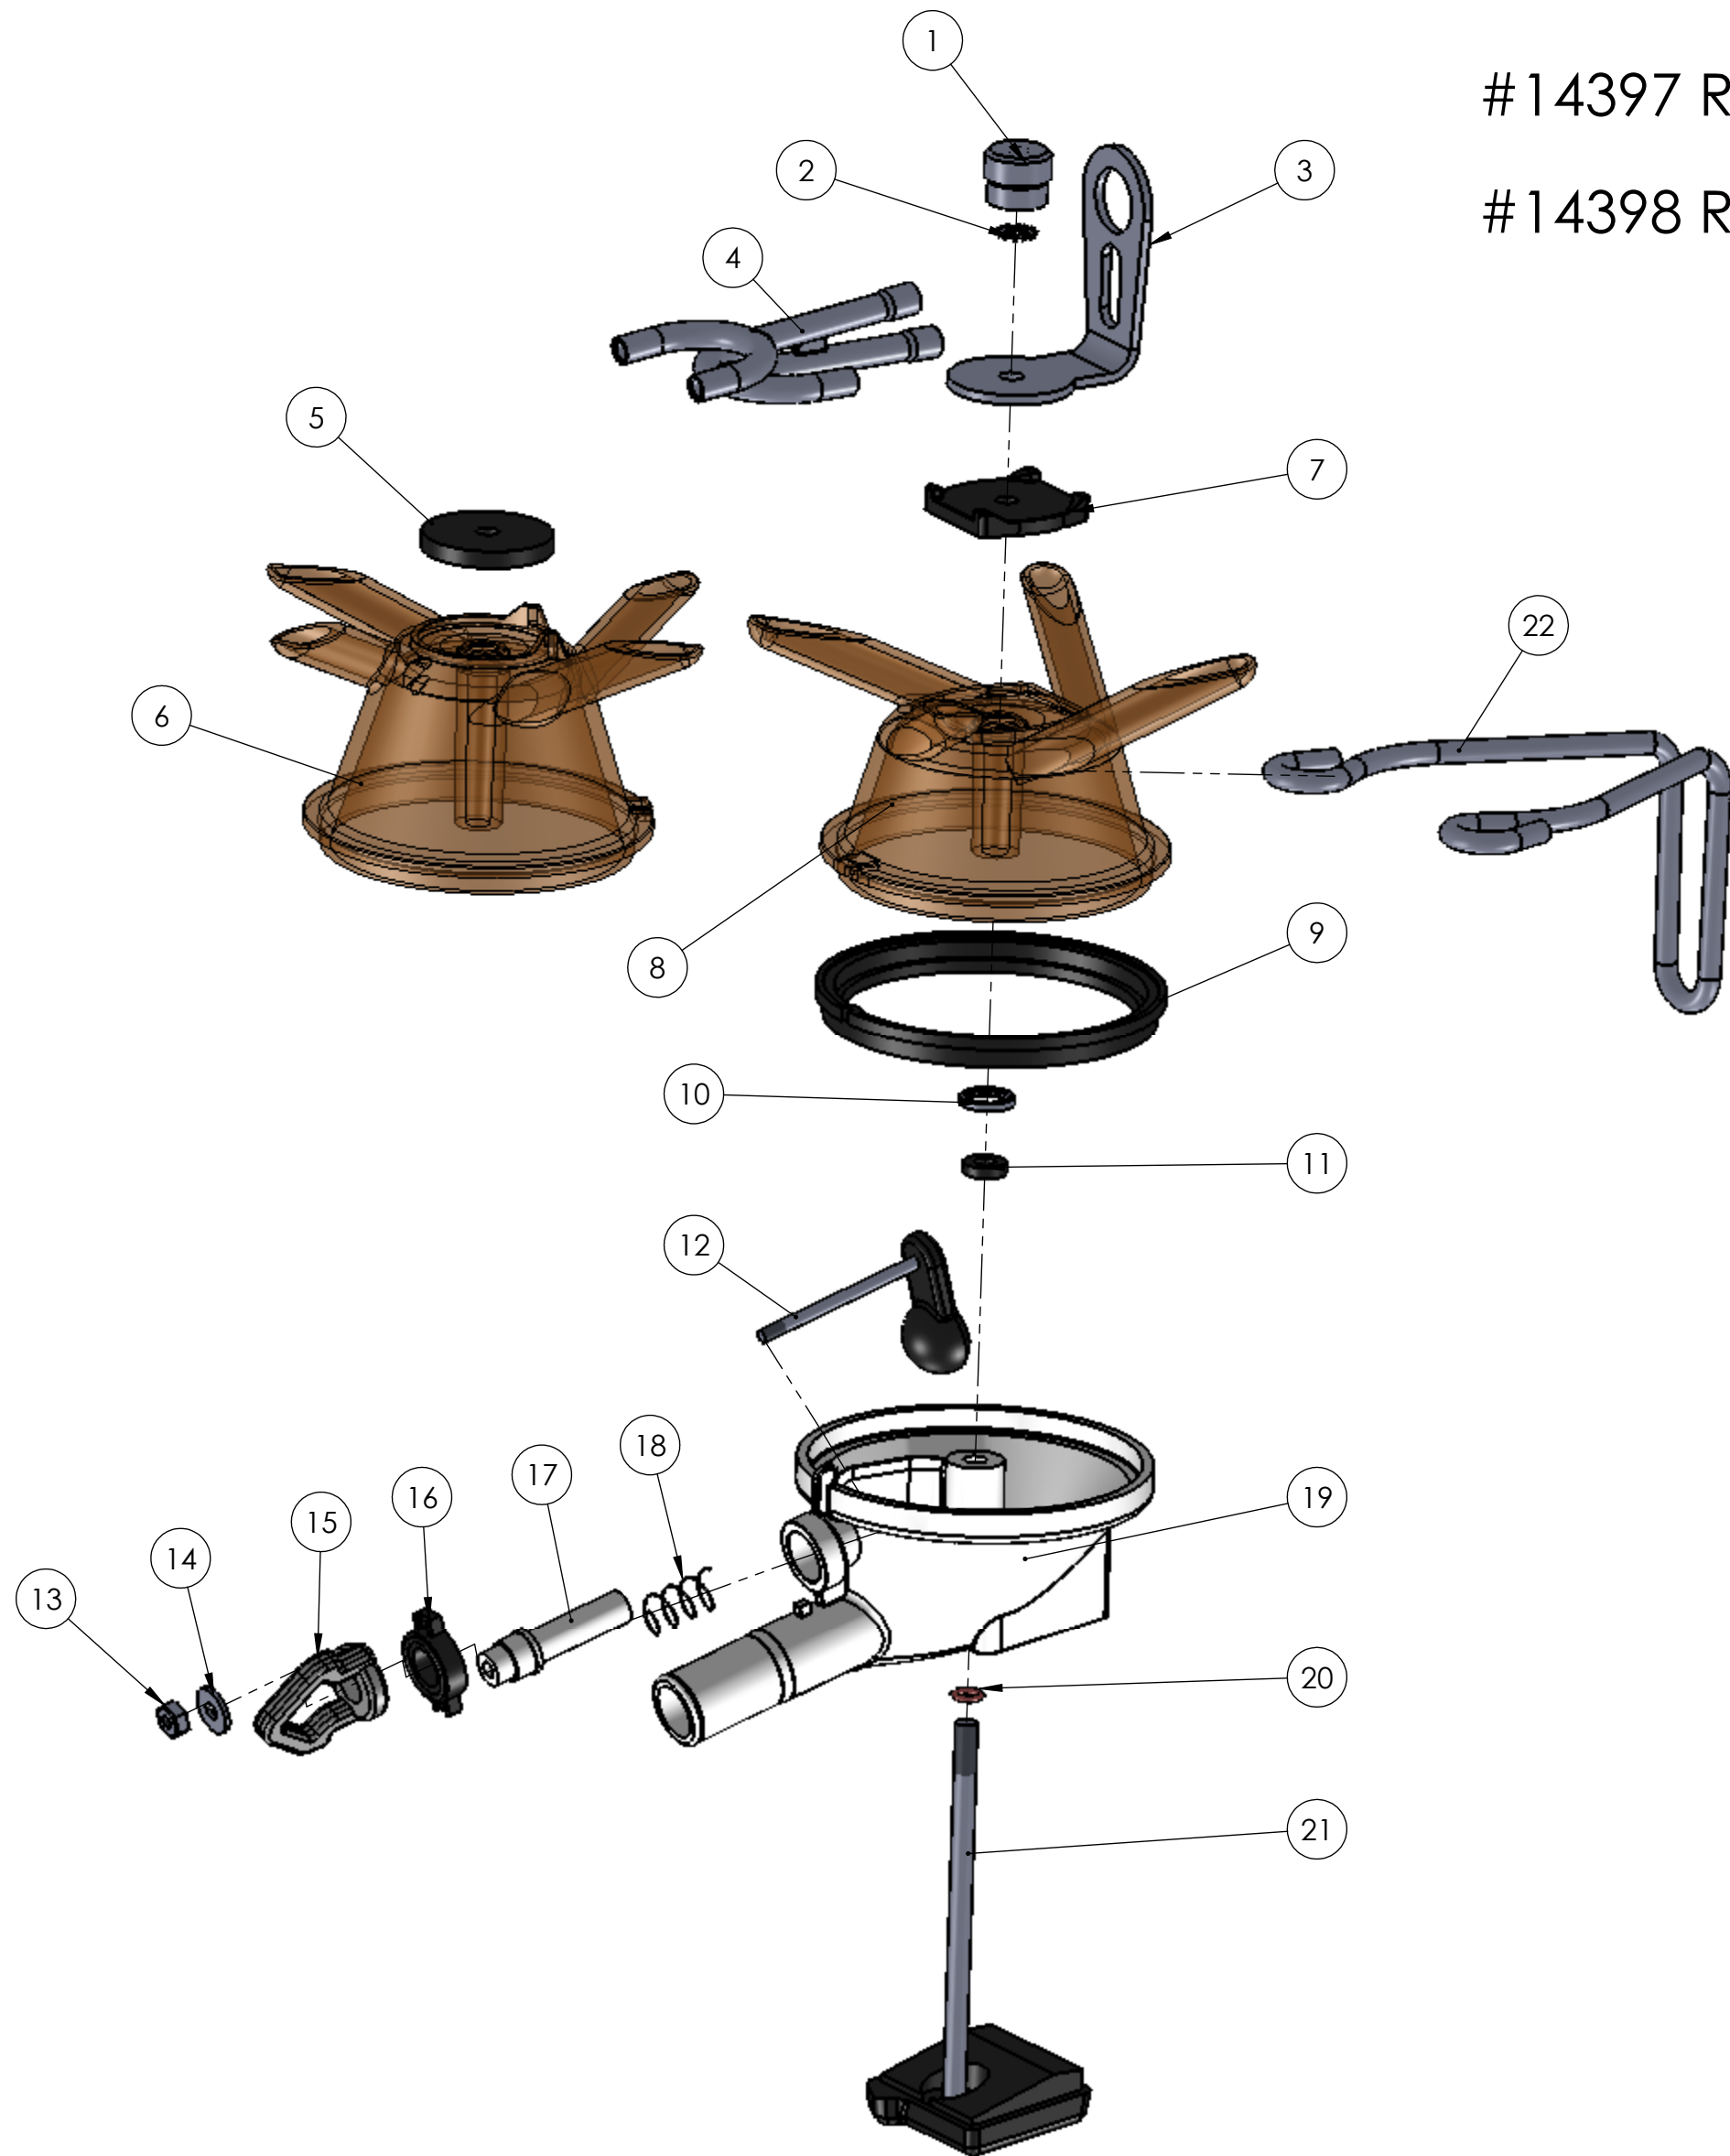

#14391 Replacement 5/8" ID Standard Flo-Star claw WITH valve, VENTED

#14392 Replacement 5/8" ID Standard Flo-Star claw WITHOUT valve, VENTED

#14393 Replacement 5/8" ID Classic Flo-Star claw WITH valve, VENTED

#14394 Replacement 5/8" ID Classic Flo-Star claw WITHOUT valve, VENTED

#14395 Replacement 5/8" ID Standard Flo-Star claw WITH valve, NON-VENTED

#14396 Replacement 5/8" ID Standard Flo-Star claw WITHOUT valve, NON-VENTED

#14397 Replacement 5/8" ID Classic Flo-Star claw WITH valve, NON-VENTED

#14398 Replacement 5/8" ID Classic Flo-Star claw WITHOUT valve, NON-VENTED

ITEM	PART NUMBER	DESCRIPTION	QTY.
1	14410	Replacement top knob	1
2	14411	Replacement star lock washer for top knob	1
3	14412	Replacement top hanger	1
4	11445	Replacement 9/32" air tee	1
5	14431	Replacement top seal for Standard Flo-Star	1
6	14429	Replacement top for Standard Flo Star, VENTED	1
	14430	Replacement top for Standard Flo Star, NON- VENTED	1
7	14437	Replacement top seal for Classic Flo-Star	1
8	14451	Replacement top for Classic Flo Star, VENTED	1
	14450	Replacement top for Classic Flo Star, NON- VENTED	1
9	14440	Replacement gasket	1
10	14408	Replacement stainless ring for center seal	1
11	14407	Replacement center seal	1
12	14448	Replacement shutoff valve	1
13	14402	Replacement nut for Flo-Star valve	1
14	14403	Replacement washer for Flo-Star valve	1
15	14449	Replacement handle for Flo-Star shutoff	1
16	14445	Replacement shutoff clip	1
17	14447	Replacement sleeve for Flo-Star shutoff	1
18	14409	Replacement spring for Flo-Star valve	1
19	14425	Replacement claw base WITH valve hole	1
	14426	Replacement claw base WITHOUT valve hole	1
20	14406	Replacement silicone o-ring for bumper	1
21	14415	Replacement bumper for Classic Flo Star	1
	14414	Replacement bumper for Standard Flo Star	1
22	14435	Replacement CIP stainless hanger	1
23	14420	Replacement 9 piece kit for Flo-Star with valve, (Includes: 2, 5,7,9,11,12,16,18,20)	1
24	14421	Replacement 6 piece kit for Flo-Star without valve (Includes: 2,5,7,9,11,20)	1
25	14443	Replacement valve kit for Flo-Star (Includes: 12-18)	1