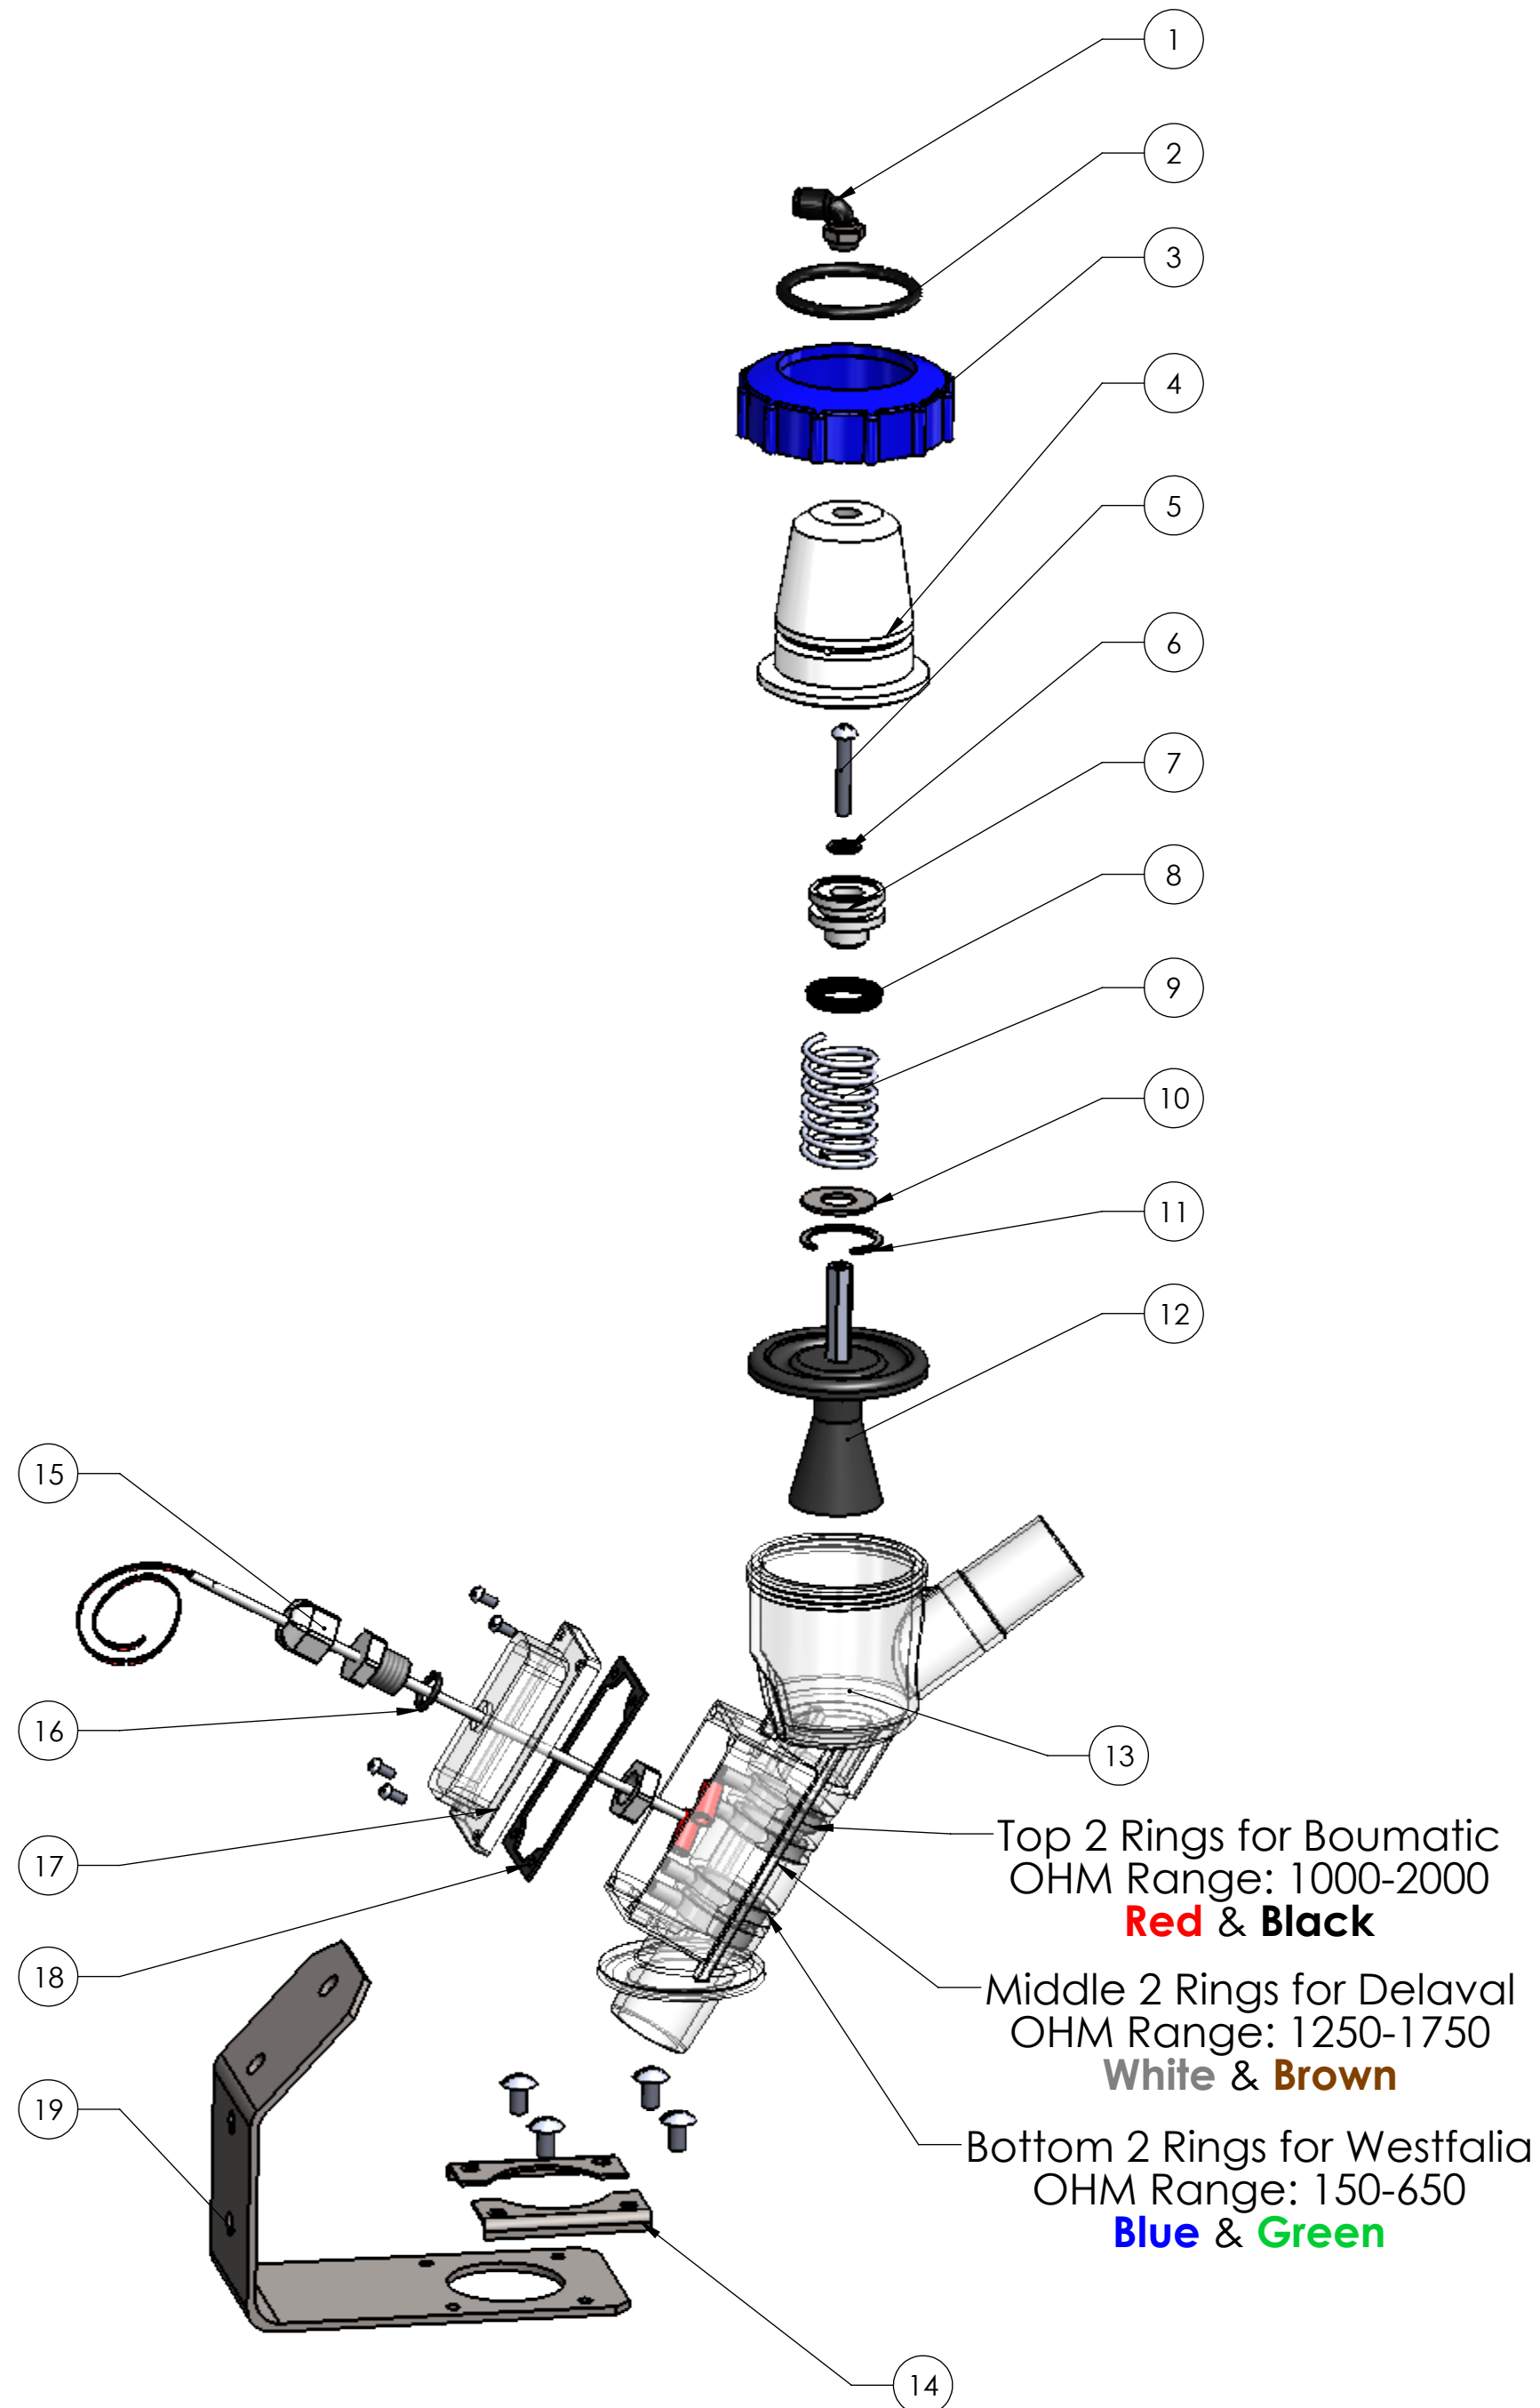

#99882
 Curb mount Kleen-Flo Air Sensor Assembly, 3/4"

ITEM	PART NUMBER	DESCRIPTION	QTY.
1	NS2578	5/32 X 1/8 Male Elbow	1
2	99168	O-ring	1
3	99889	Blue Nut	1
4	99162	Shutoff Top Only	1
5	99166	Top Screw	1
6	99170	Sealing Washer	1
7	99163	Insert	2
8	99169	U-cup	1
9	99167	Spring	1
10	99165	Flat Washer	1
11	99164	Snap Ring	1
12	99875	Plunger (one piece)	1
	99155	Air Top Assembly (Includes #'s: 1-12)	
13	99880	Curb mount sensor body (Includes cover)	1
14	99817-1	Side Clip for 99817 Bracket	2
15	92294	Cord Grip	1
16	NS2847	Number 7 o-ring	1
17	99879	Plastic terminal cover only	1
18	NS99880	Gasket for 99880 Sensor Assembly	
19	99817	Mounting Bracket Assembly (Includes: #14)	1