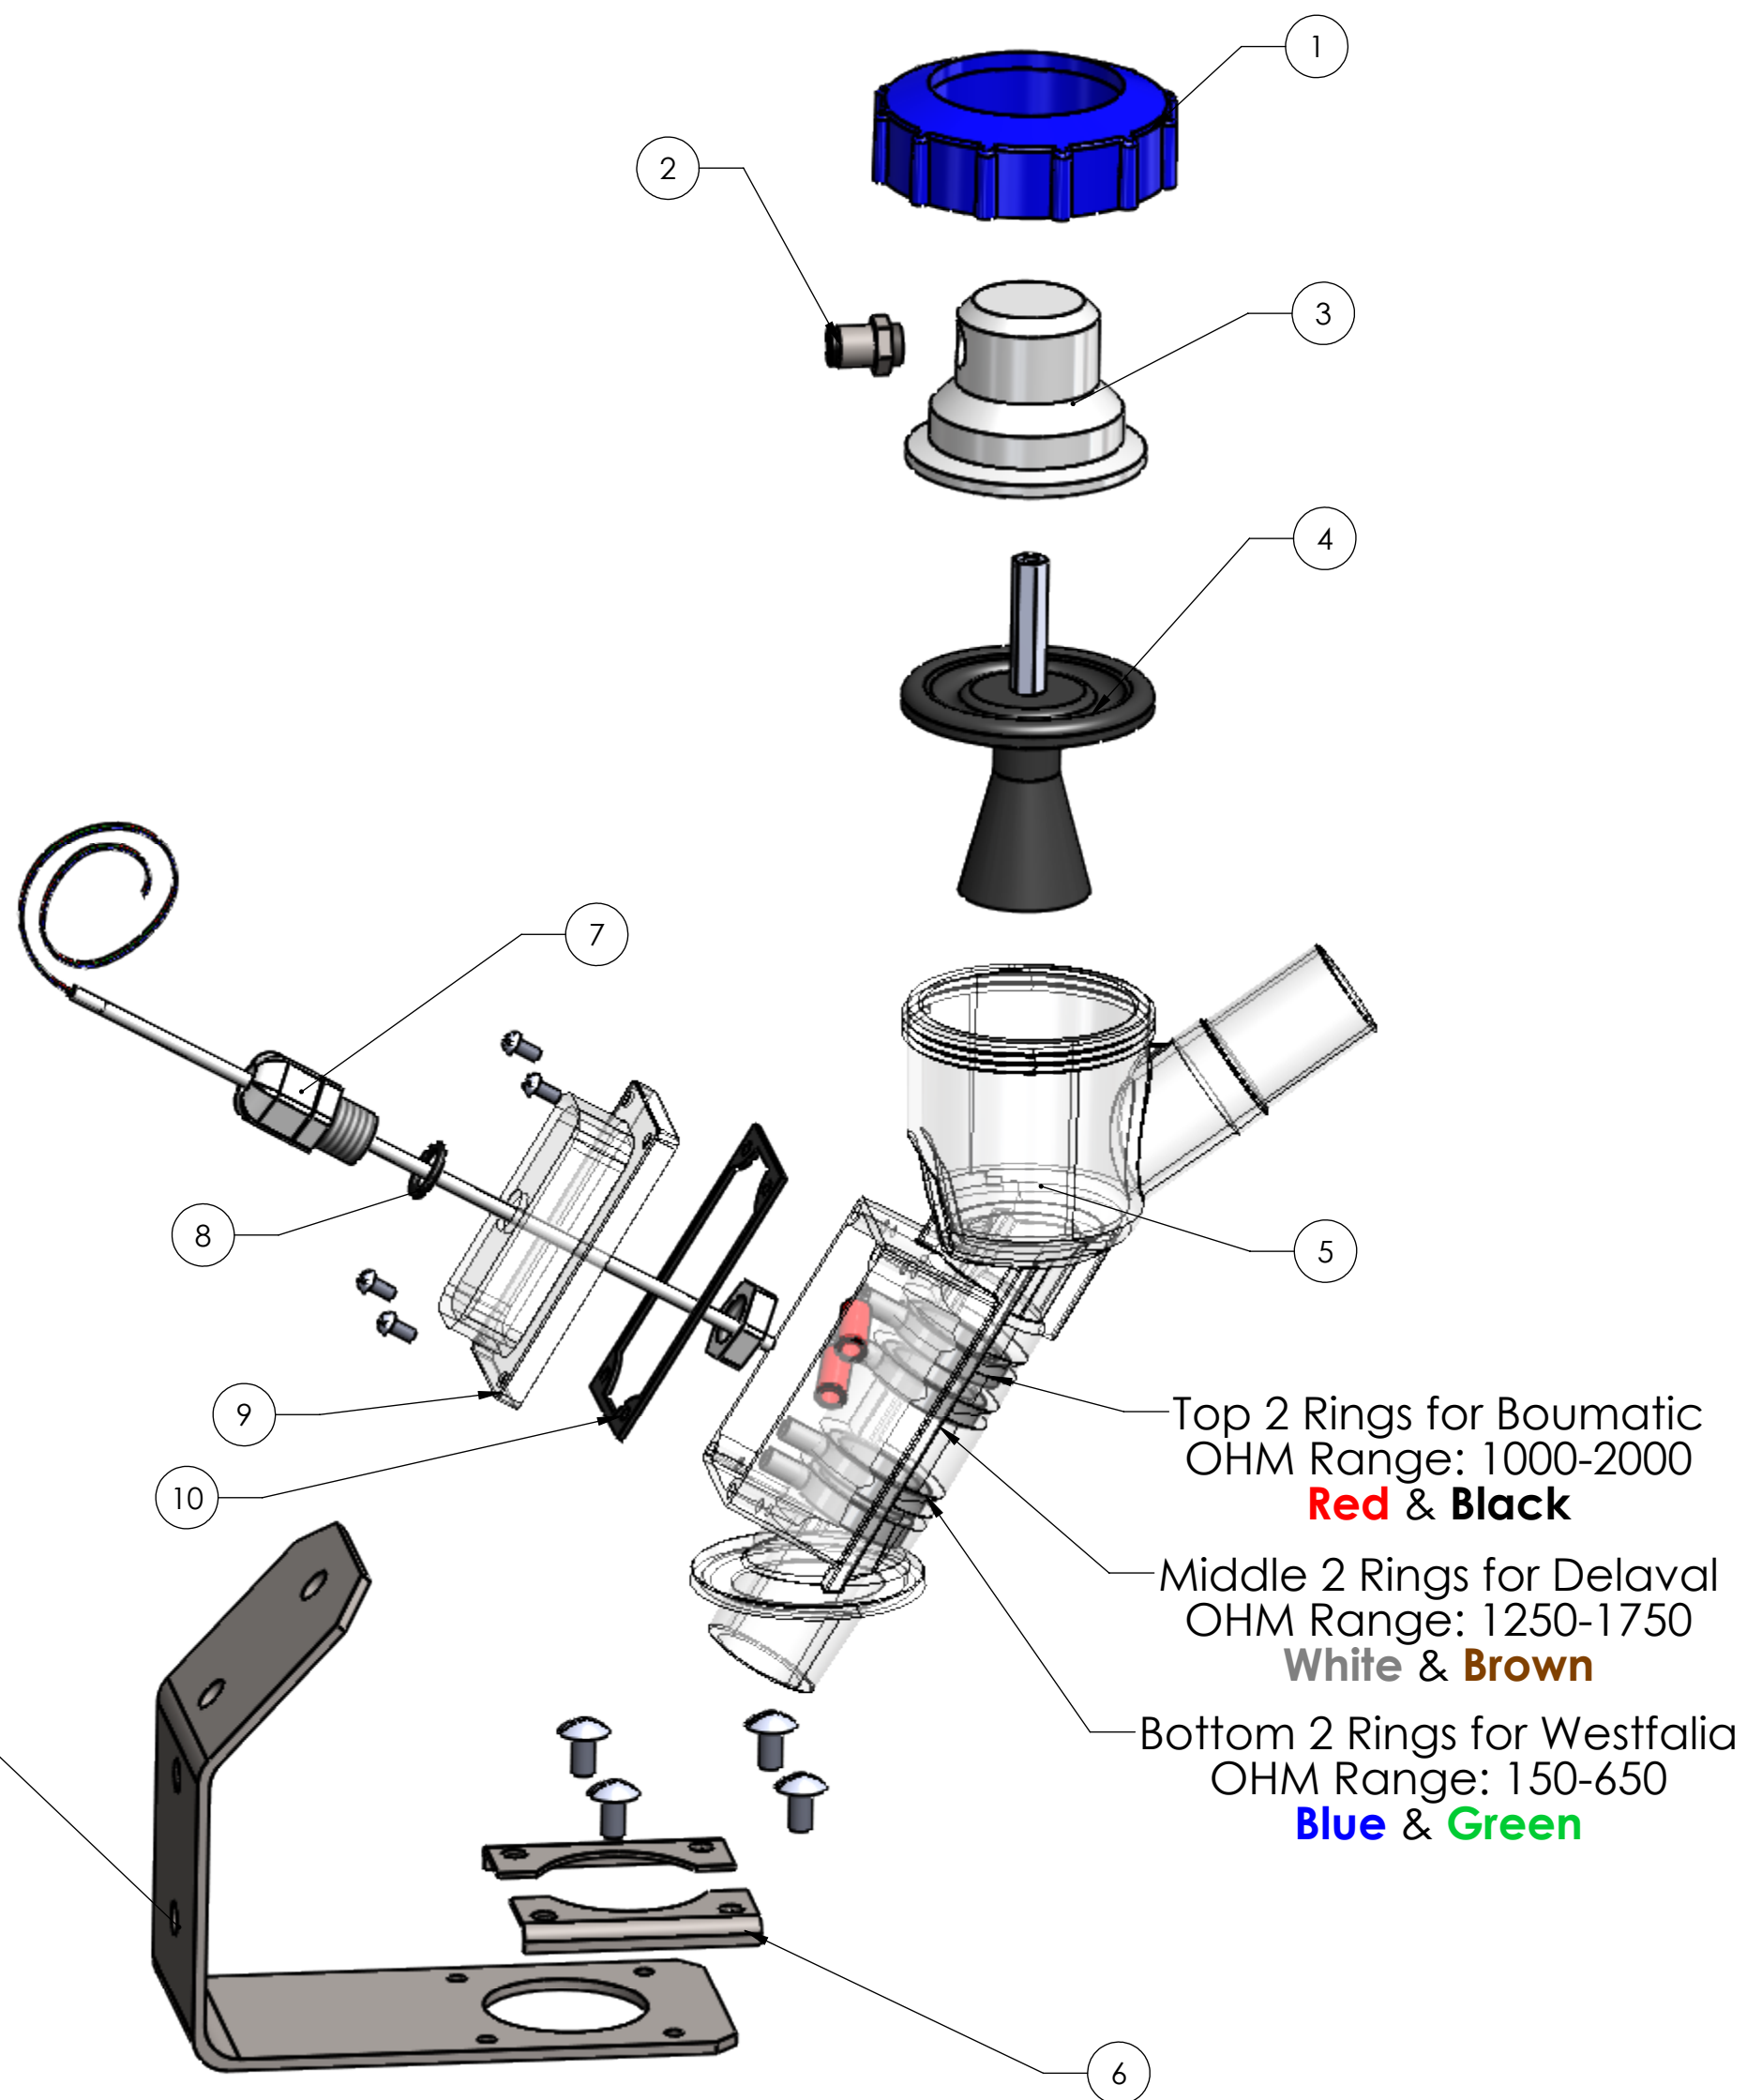

#99881  
Curb mount Kleen-Flo Vacuum Sensor Assy., 3/4"

ITEM	PART NUMBER	DESCRIPTION	QTY.
1	99889	Blue Nut	1
2	NS2570	5/32 X 1/8 Male connector	1
3	99883	Vacuum Top	1
4	99875	Plunger (one piece)	1
	99148	Vacuum Top Assembly (Includes #'s: 1-4)	
5	99880	Curb mount sensor body (Includes cover)	1
6	99817-1	Side clip for 99817 bracket	2
7	92294	Cord Grip	1
8	NS2847	Number 7 o-ring	1
9	99879	Plastic terminal cover only	1
10	NS99880	Gasket	1
11	99817	Mounting Bracket Assembly (Includes: #6)	1