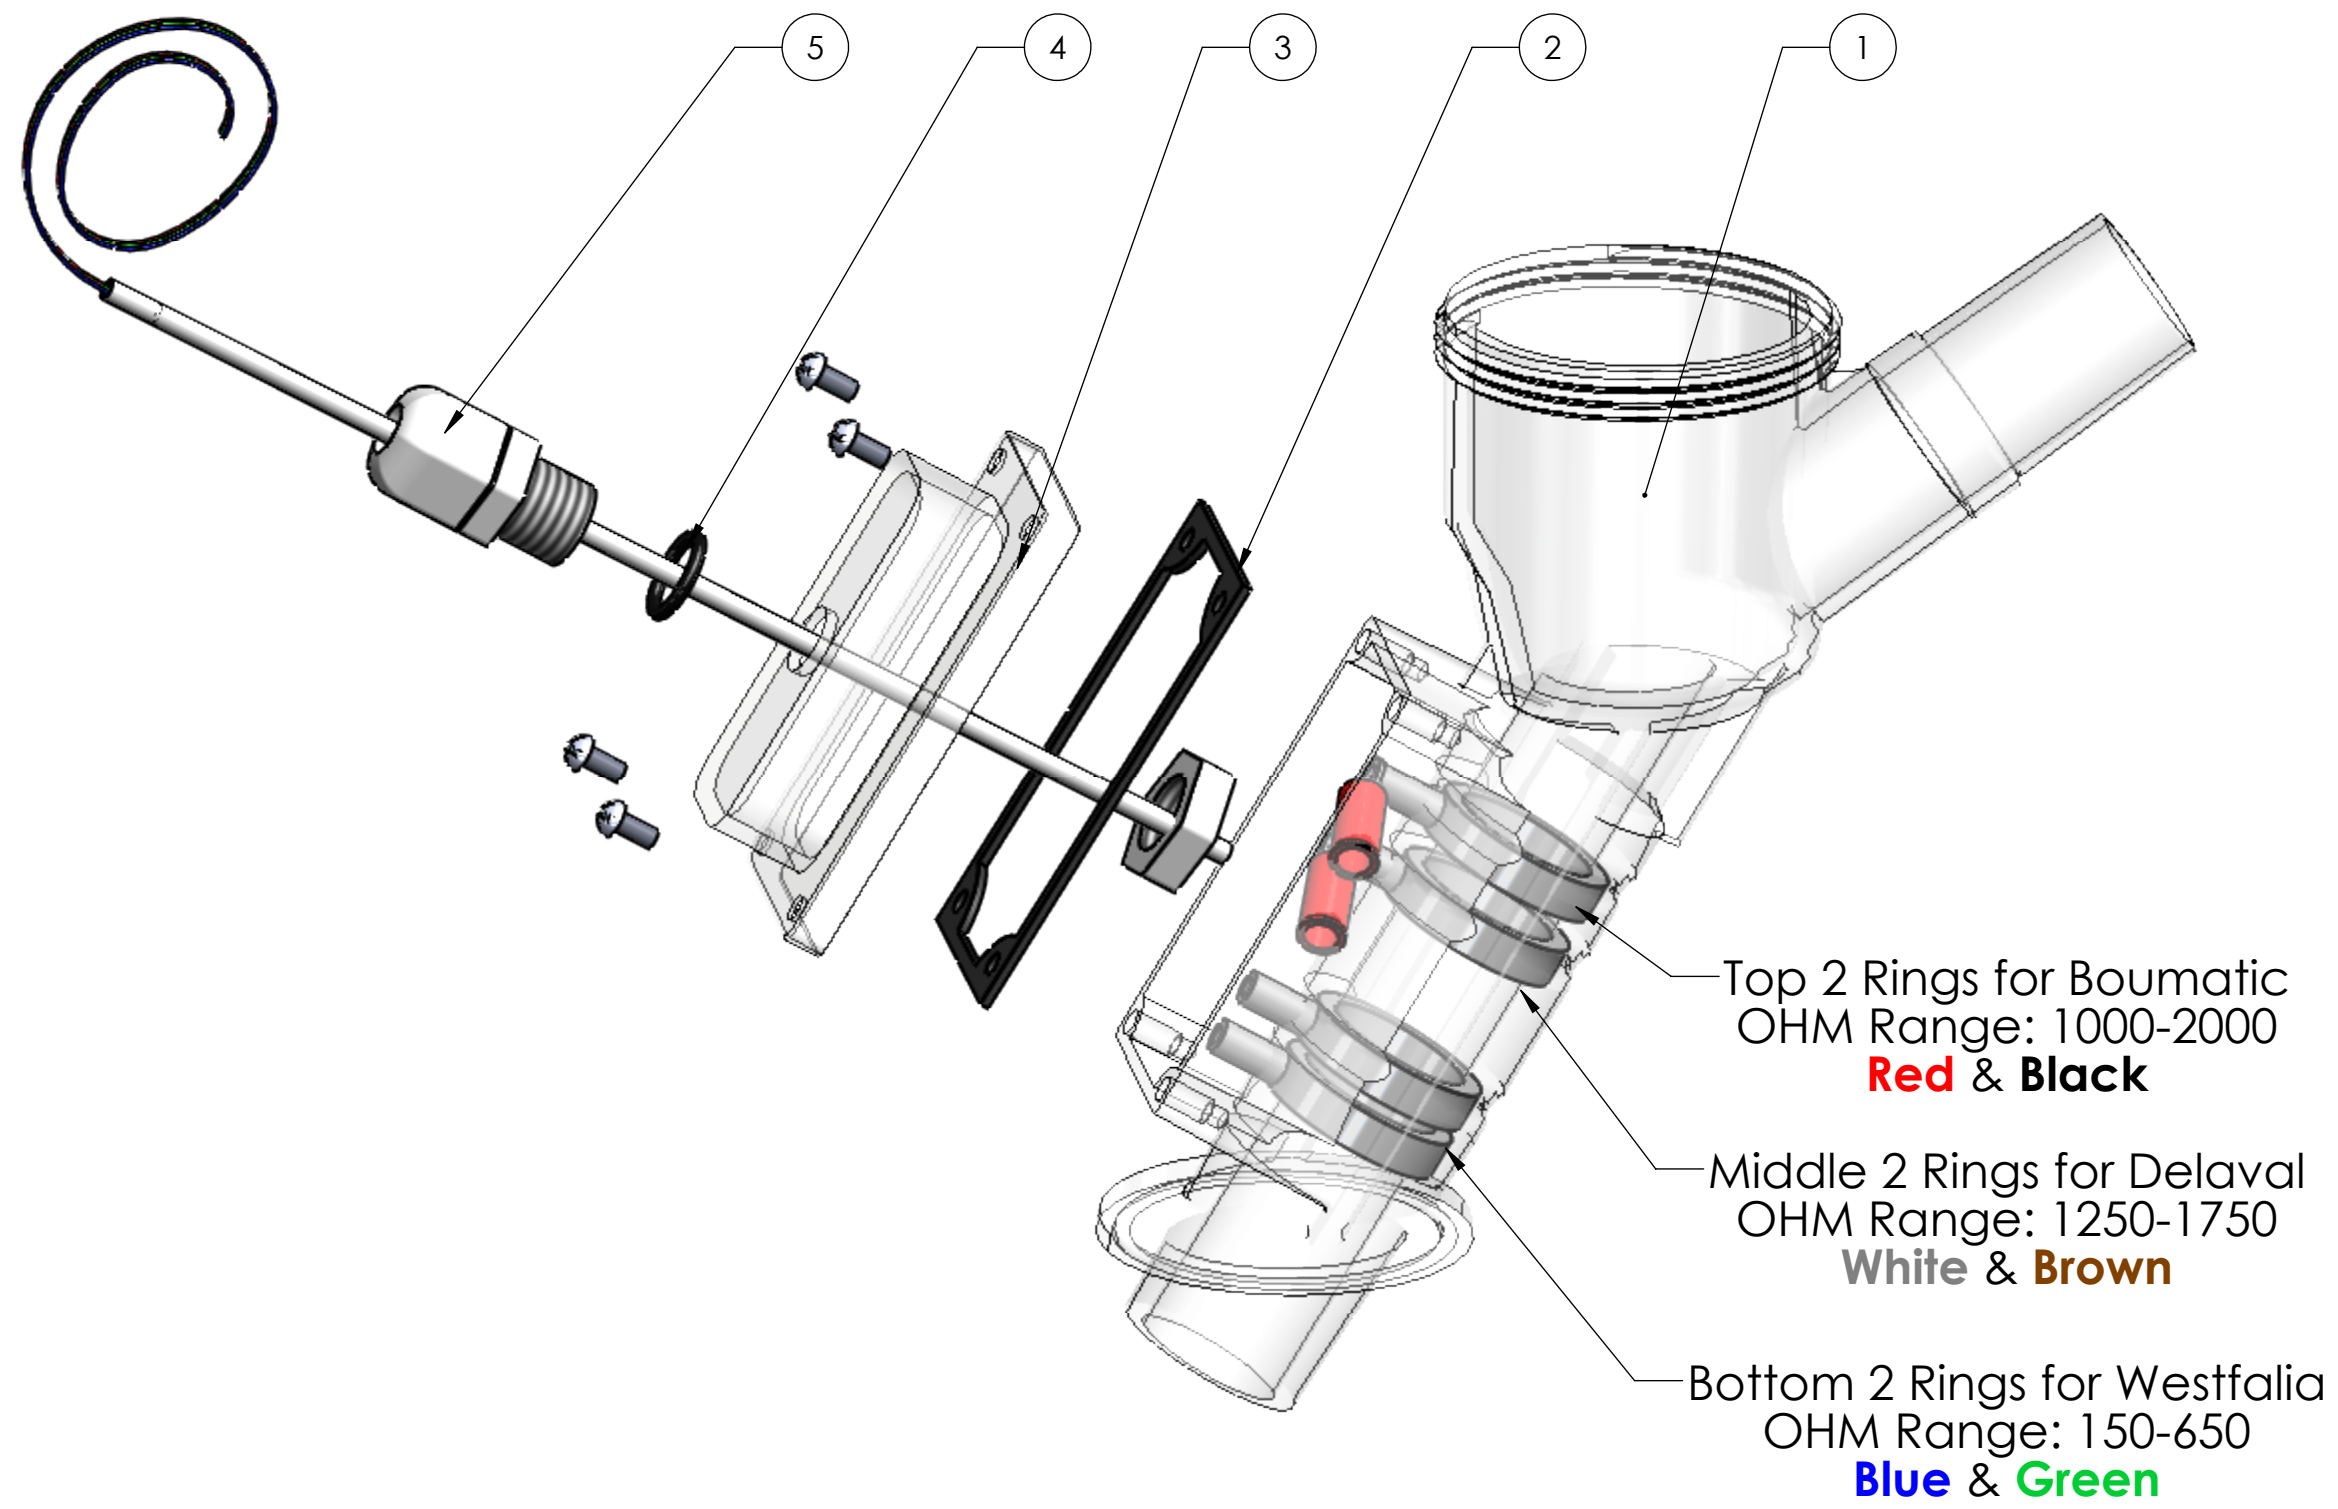

#99880
Curb mount Kleen-Flo Sensor Body Only

ITEM	PART NUMBER	DESCRIPTION	QTY
1	NS99880-2	Curb mount Kleen-Flo Sensor Body Only	1
2	NS99880	Gasket	1
3	99879	Plastic terminal cover only	1
4	NS2847	Number 7 o-ring	1
5	92294	Cord Grip	1