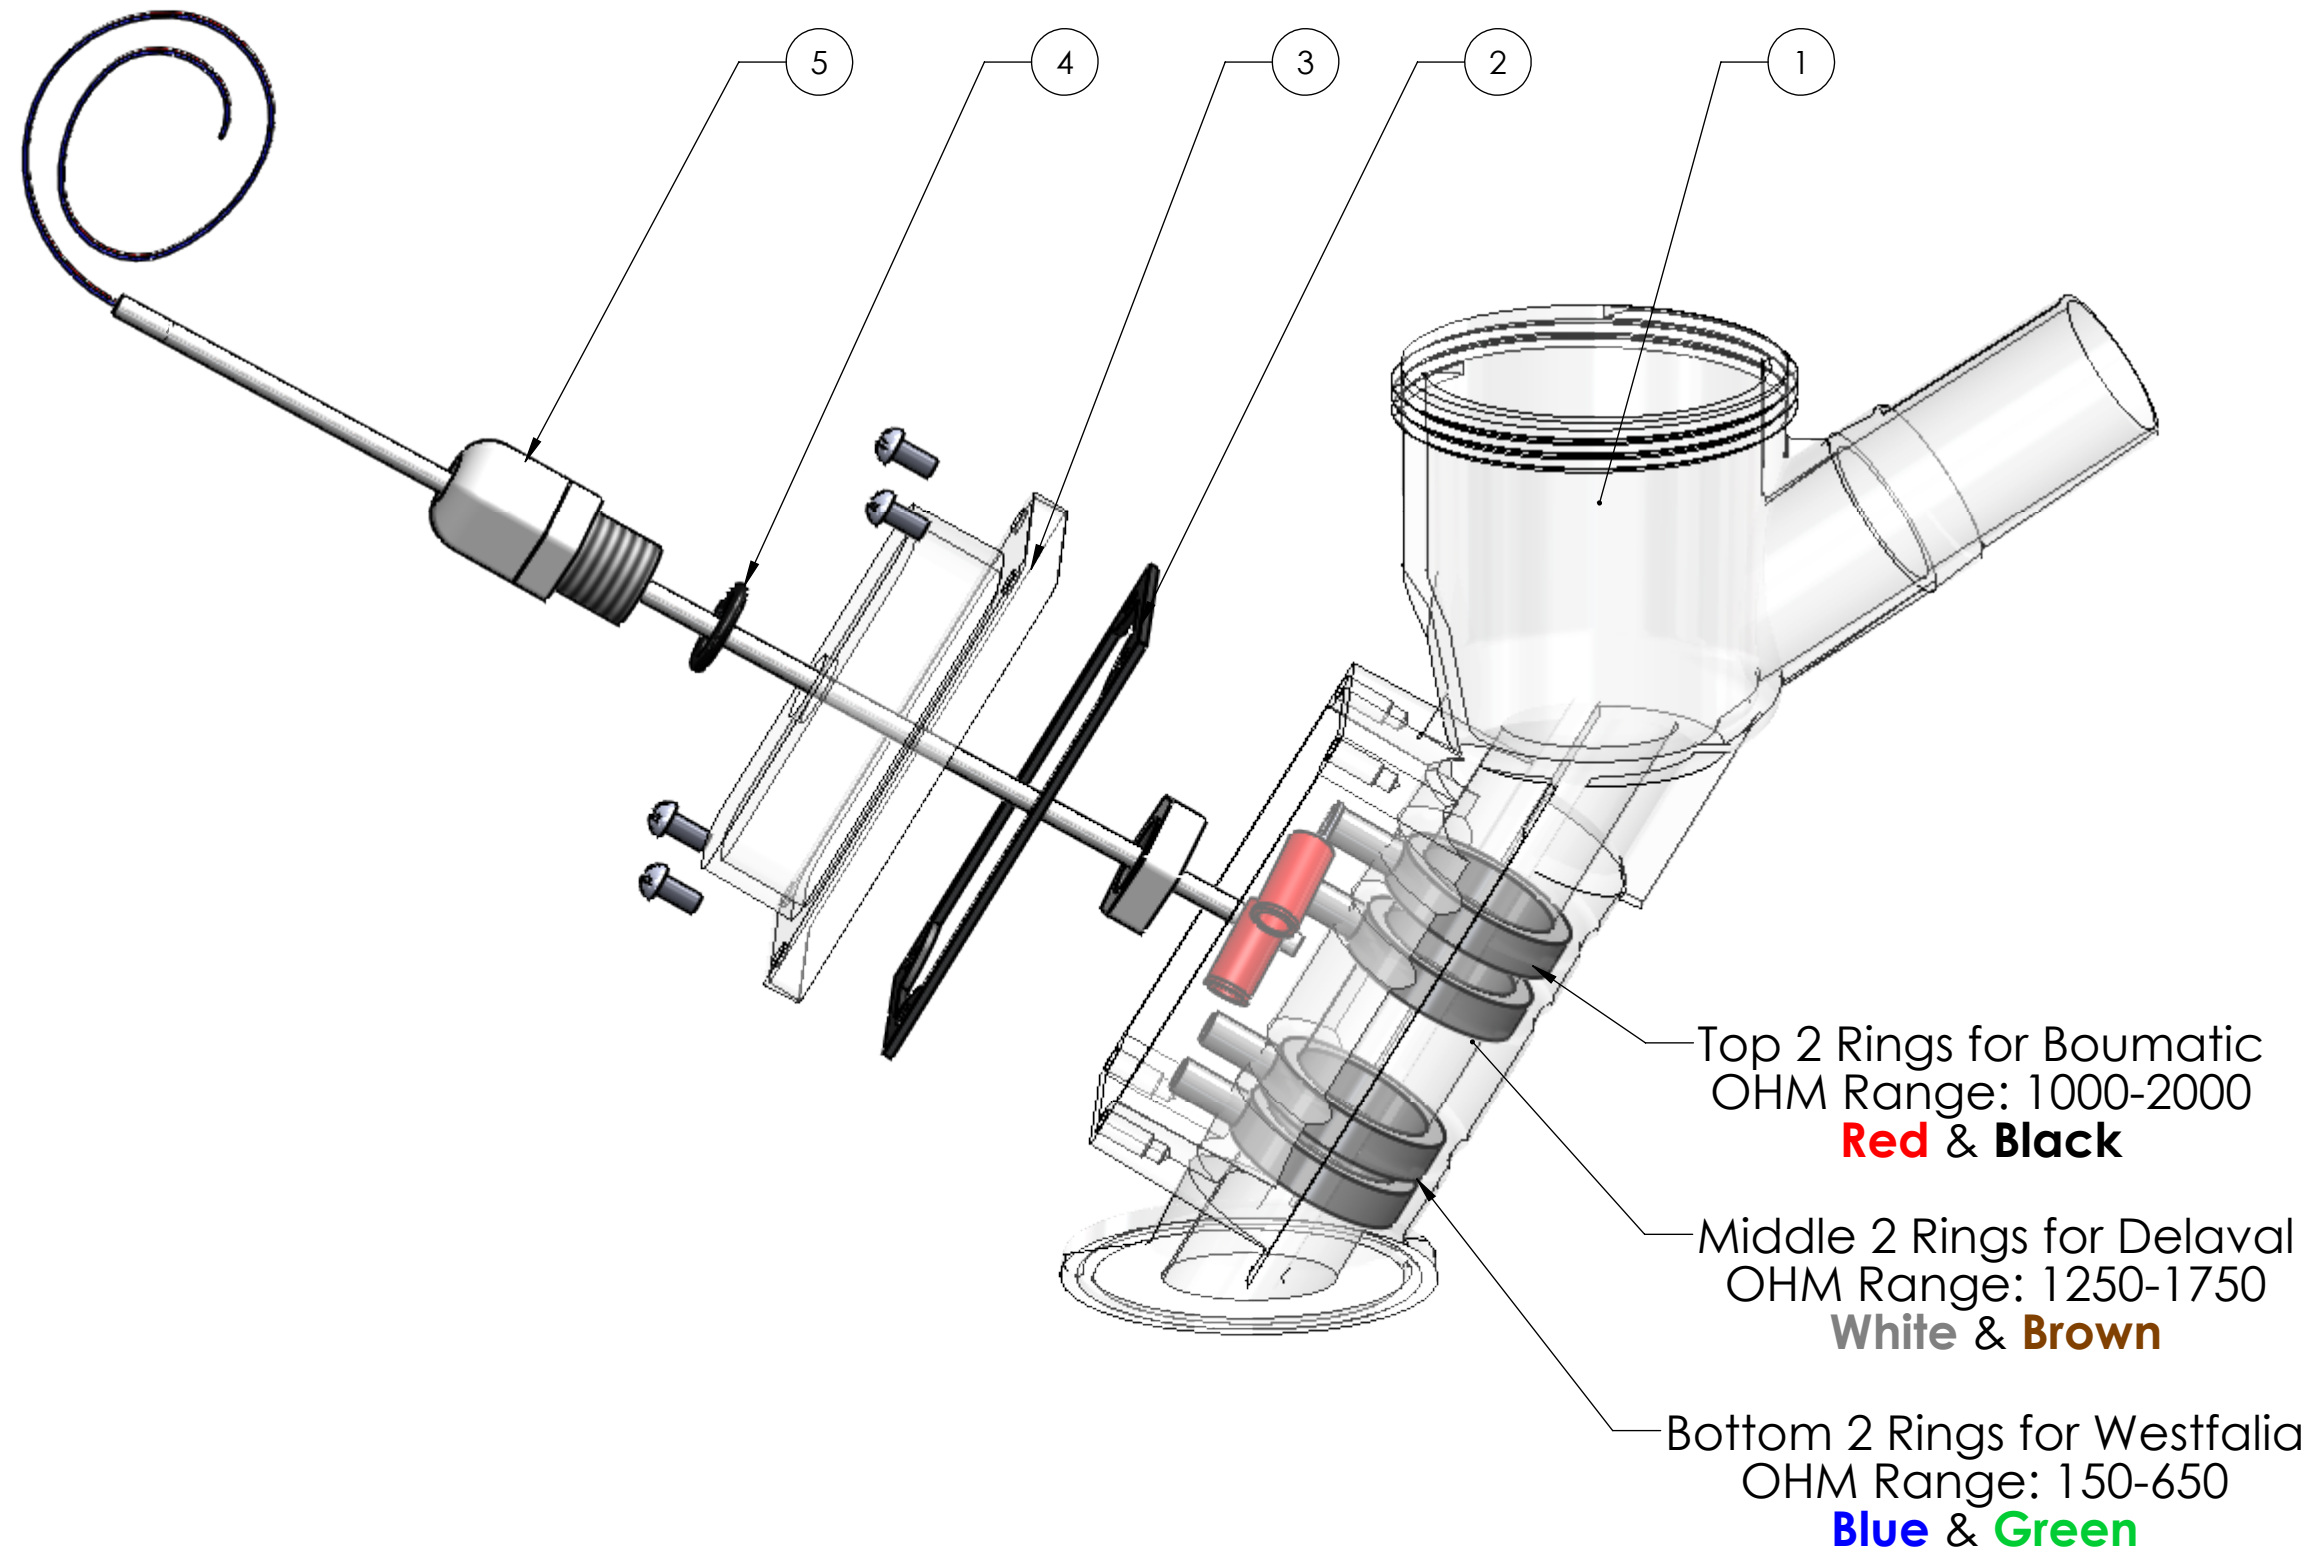

#99878
Line mount Kleen-Flo Sensor Body Only

ITEM	PART NUMBER	DESCRIPTION	QTY
1	NS99878	Line mount Kleen-Flo Sensor Body Only	1
2	NS99880	Gasket	1
3	99879	Plastic terminal cover	1
4	NS2847	Number 7 o-ring	1
5	92294	Cord Grip	1