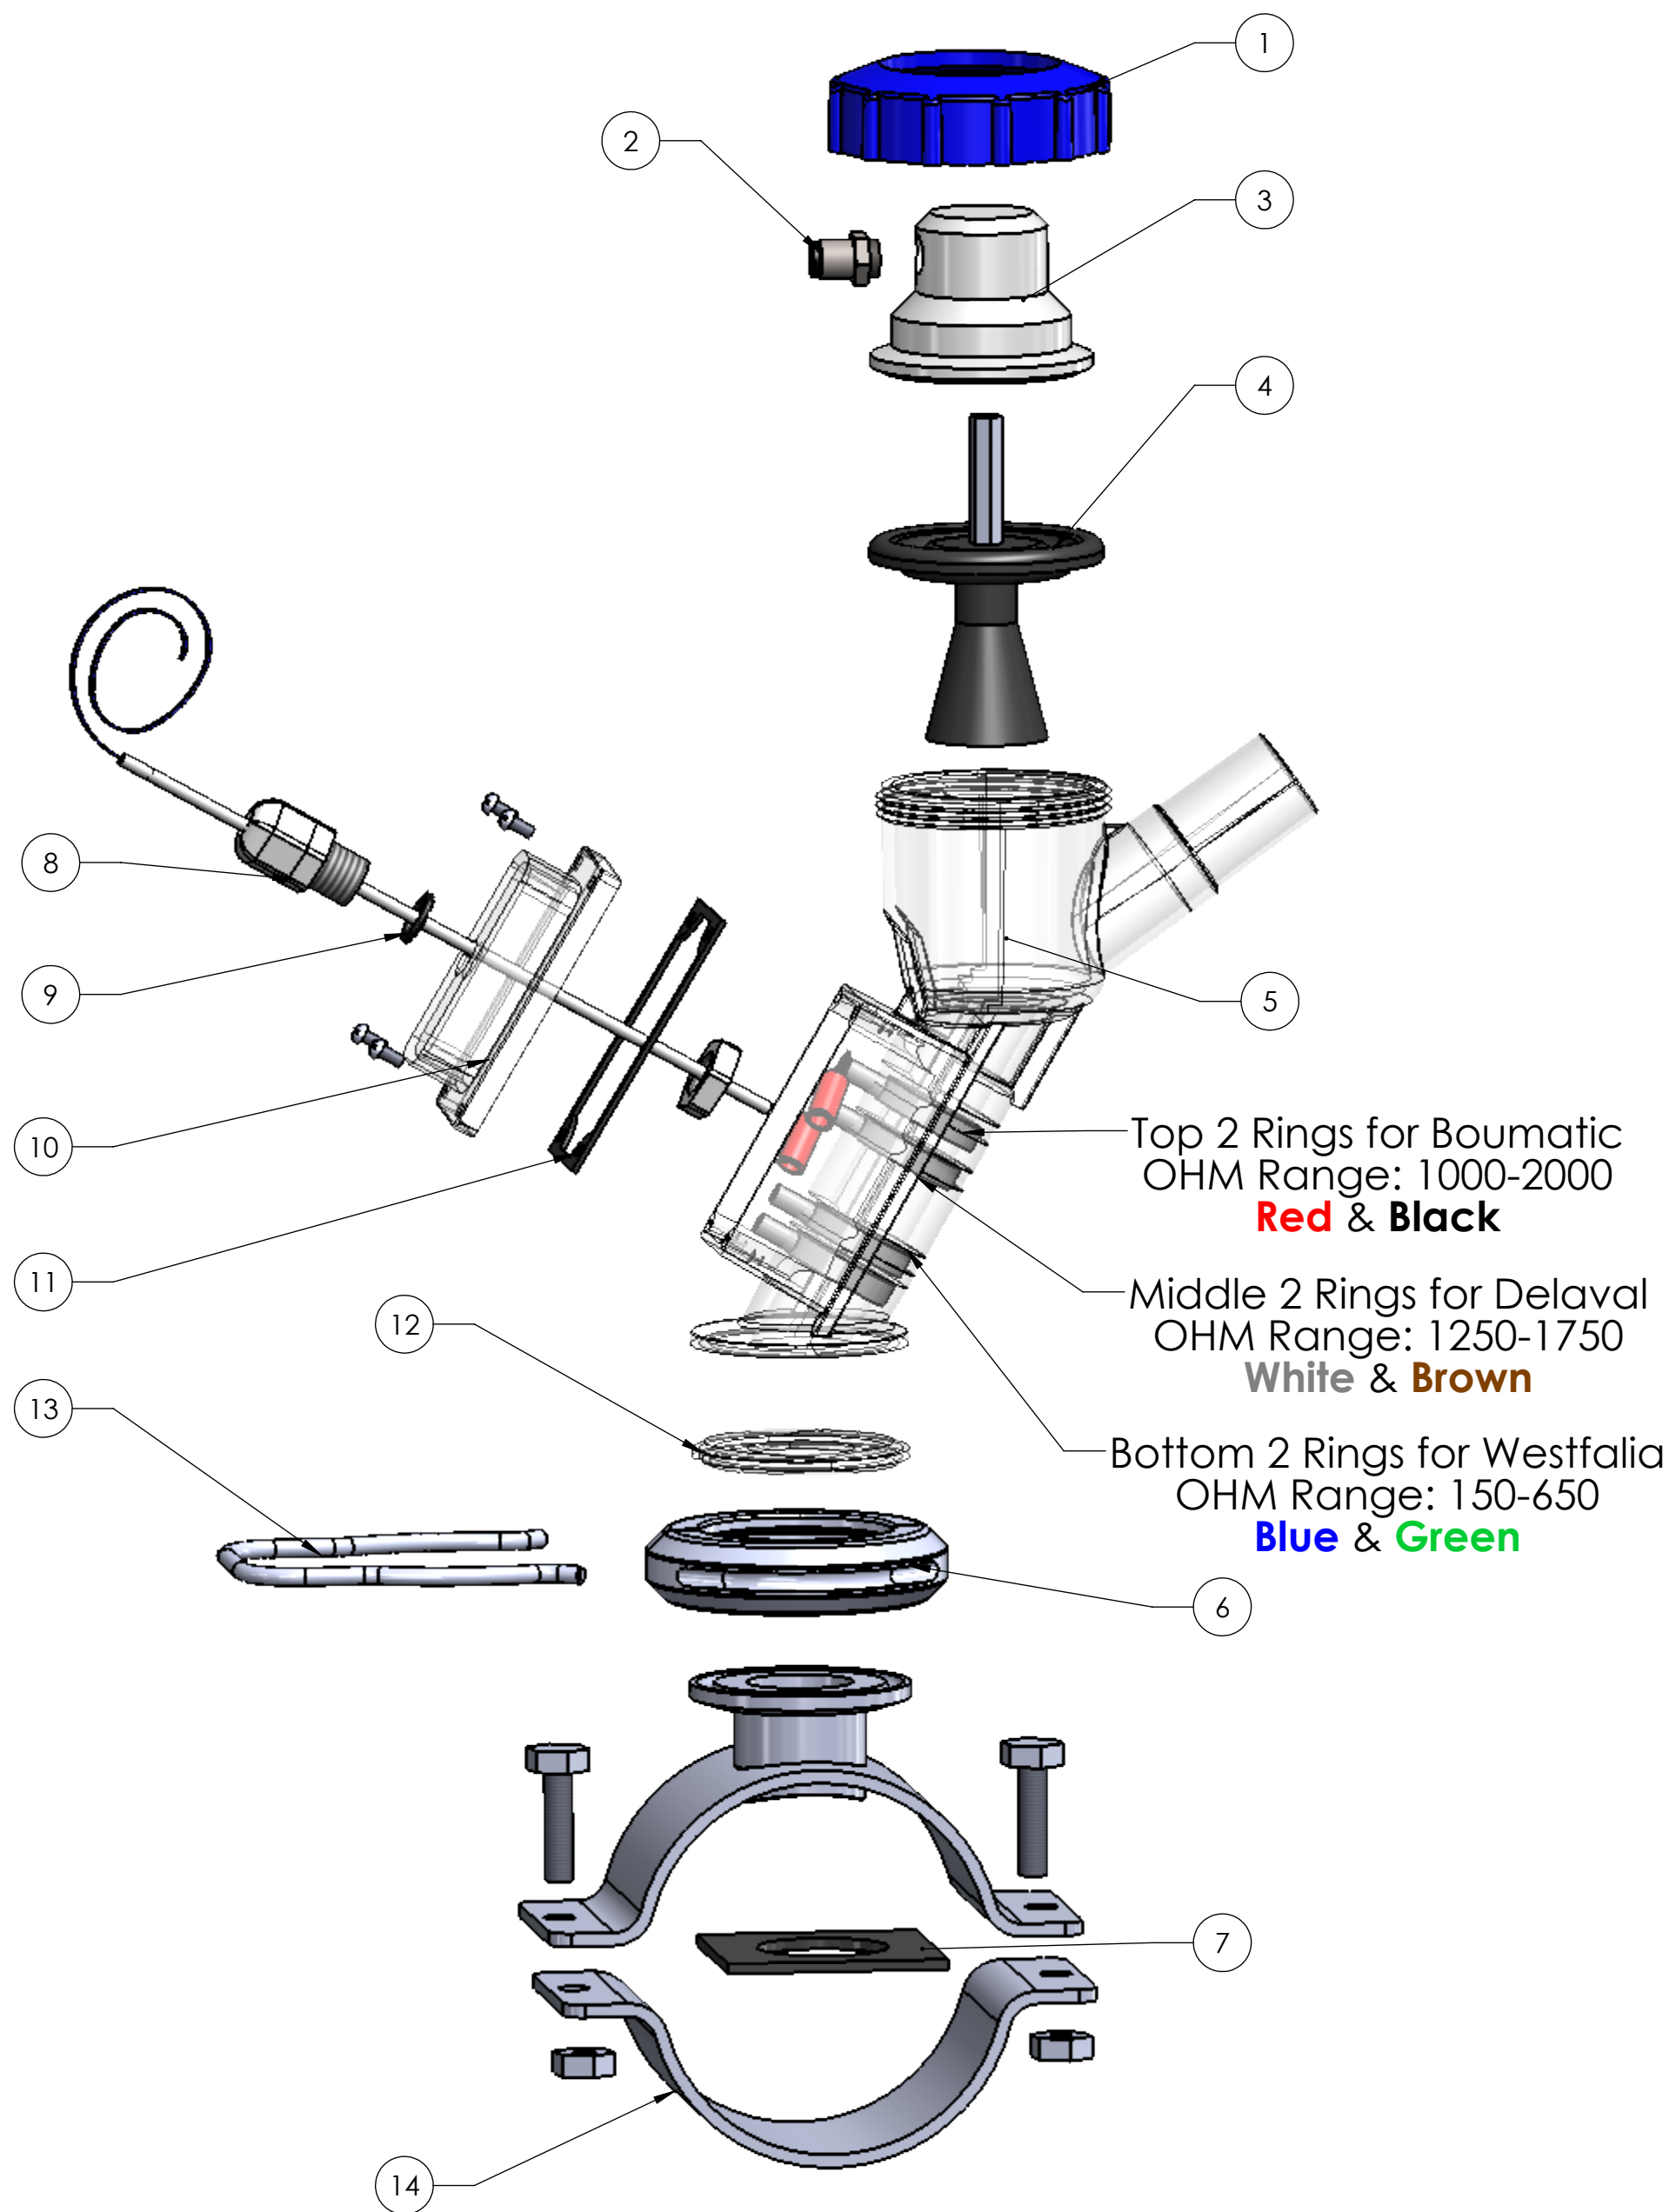

#99877  
3" Line mount Kleen-Flo Vacuum Sensor Assembly , 3/4"

ITEM	PART NUMBER	DESCRIPTION	QTY.
1	99889	Blue Nut	1
2	NS2570	5/32 X 1/8 Male connector	1
3	99883	Vacuum Top	1
4	99875	Plunger (one piece)	1
	99148	Vacuum Top Assembly (Includes #'s: 1-4)	
5	99878	Line mount Sensor Body (Includes cover)	1
6	99175	Breakaway clamp half only	2
	99180	Breakaway clamp kit for sensor/shutoff	
7	91811	Gasket for 3" stainless milk line clamp	1
8	92294	Cord Grip	1
9	NS2847	Number 7 o-ring	1
10	99879	Plastic terminal cover only	1
11	NS99880	Gasket	1
12	99185	Replacement silicone gasket	1
13	99177	Breakaway clamp spring	1
14	91810	Stainless 3" milk line clamp (Includes: #7)	1