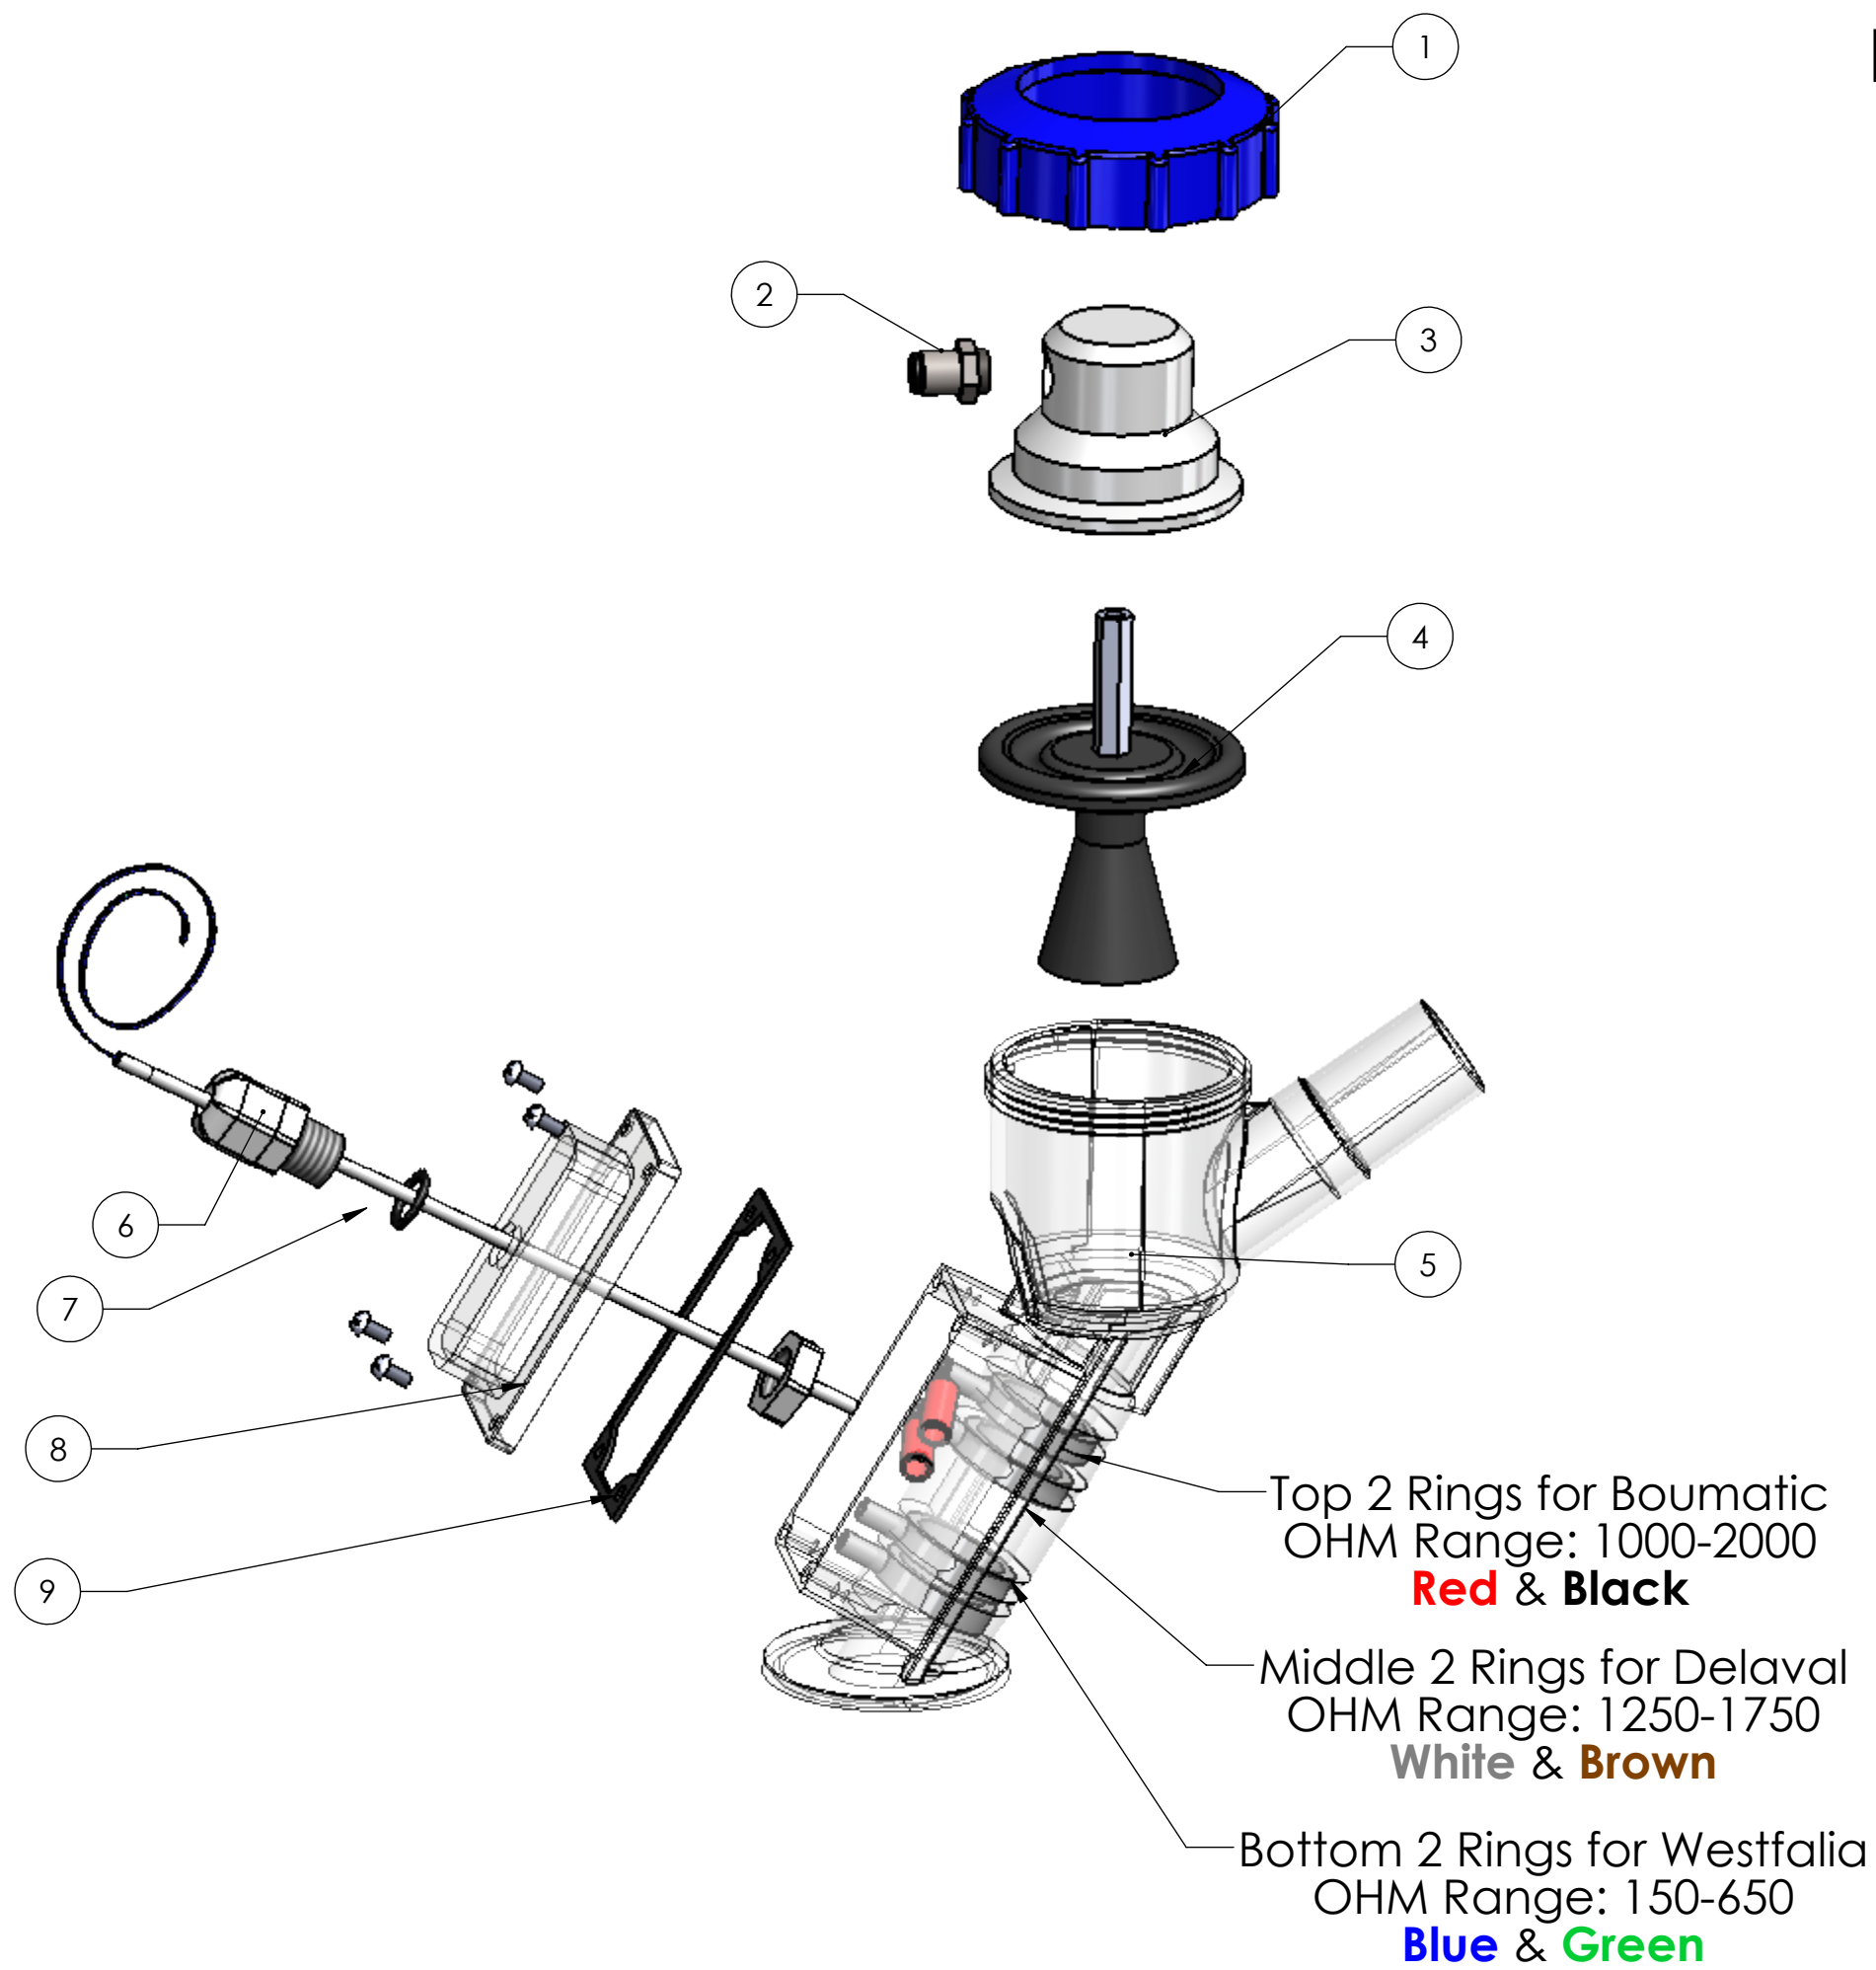

#99874  
Line mount Kleen-Flo Vacuum Sensor, less bracket, 3/4"

ITEM	PART NUMBER	DESCRIPTION	QTY.
1	99889	Blue Nut	1
2	NS2570	5/32 X 1/8 Male connector	1
3	99883	Vacuum Top	1
4	99875	Plunger (one piece)	1
	99148	Vacuum Top Assembly (Includes: 1-4)	
5	99878	Line mount Sensor Body (Includes cover)	1
6	92294	Cord Grip	1
7	NS2847	Number 7 o-ring	1
8	99879	Plastic terminal cover only	1
9	NS99880	Gasket	1