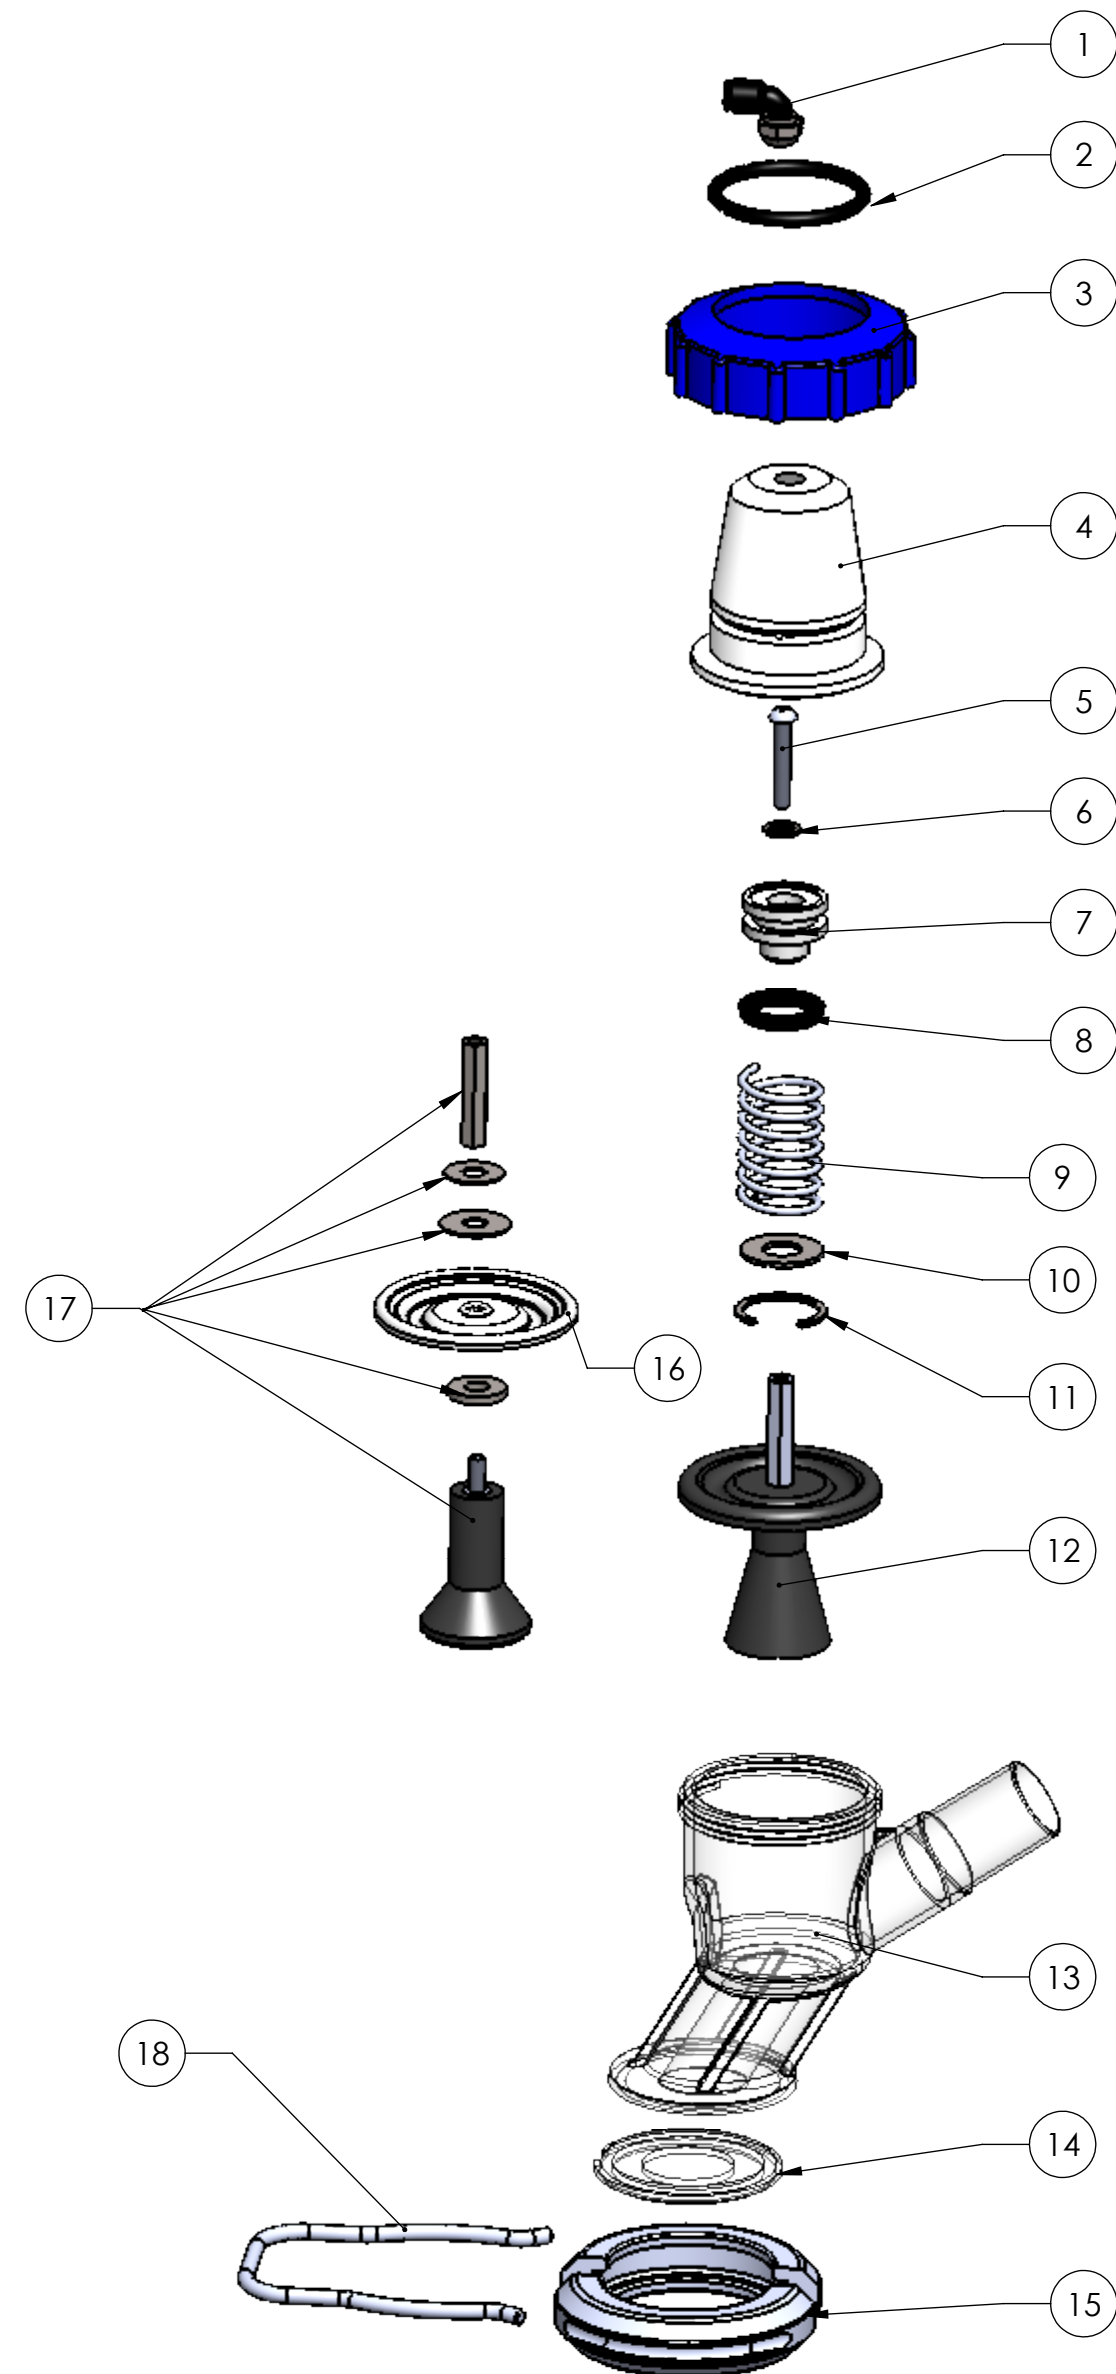

## #99160 Replacement Air Shutoff Assembly, 3/4"

ITEM	PART NUMBER	DESCRIPTION	QTY
1	NS2578	5/32 X 1/8 Male elbow	1
2	99168	O-ring	1
3	99889	Blue Nut	1
4	99162	Shutoff Top Only	1
5	99166	Top Screw	1
6	99170	Sealing Washer	1
7	99163	Insert	1
8	99169	U-cup	1
9	99167	Spring	1
10	99165	Flat Washer	1
11	99164	Snap Ring	1
12	99875	Plunger (one piece)	1
	99155	Air Top Assembly (Includes: 1-12)	
13	99146	Radel Body Only	1
14	99185	Silicone Gasket	1
15	99175	Breakaway Clamp Half Only	2
16	99751	Clear Diaphragm	1
17	99886	Plunger Less Diaphragm	1
	99885	Plunger Assembly (Includes: 16,17)	
18	99177	Breakaway Clamp Spring Only	1
	99180	Breakaway Clamp Kit For Shutoff (Includes:14,15,18)	