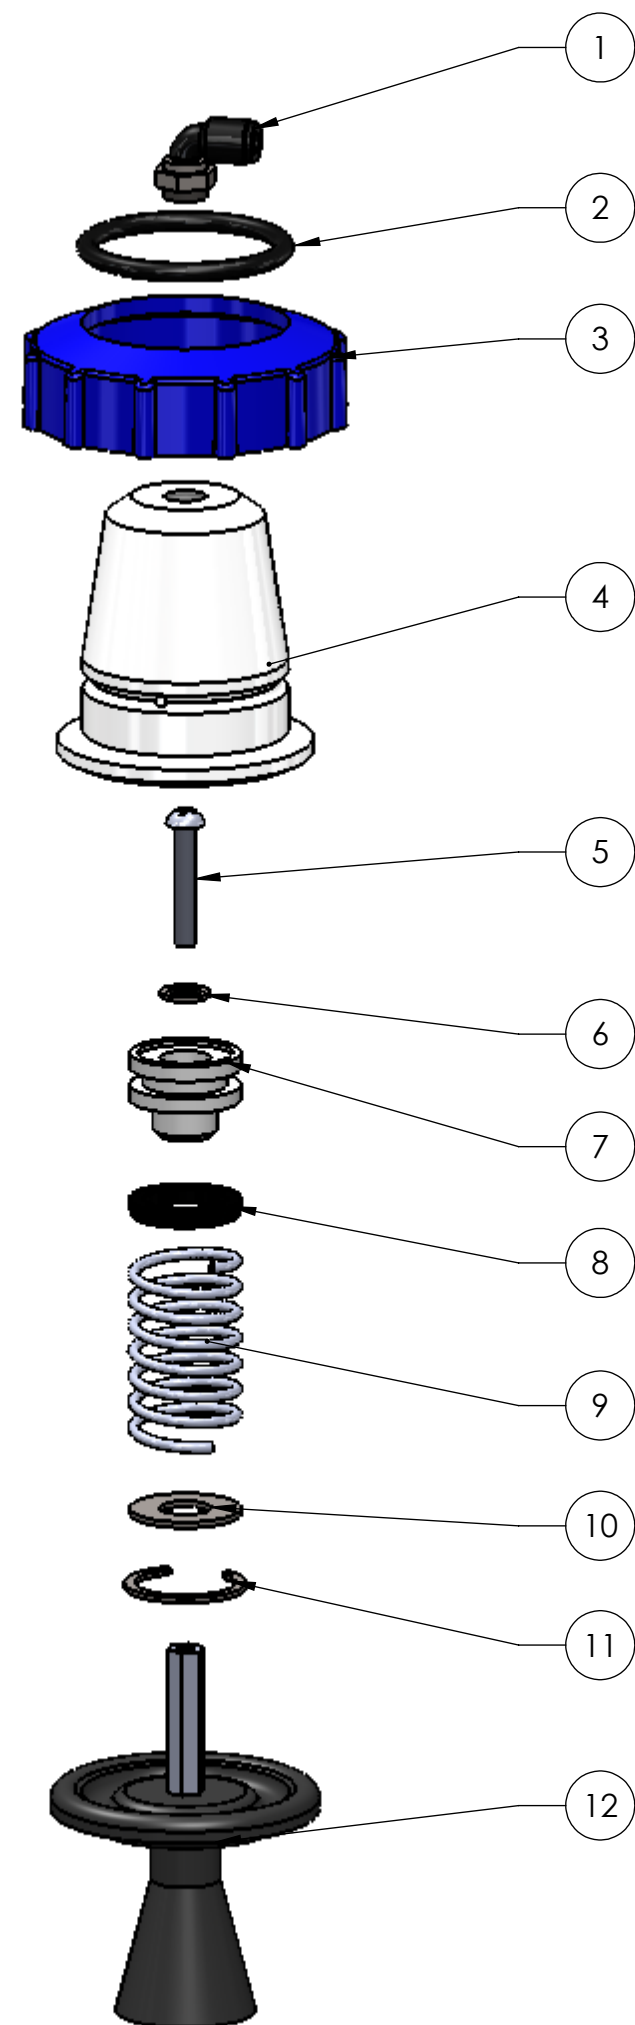

#99155 Replacement Air Top Assembly

ITEM NO.	PART NO.	DESCRIPTION	QTY.
1	NS2578	5/32 X 1/8 Male elbow	1
2	99168	O-ring	1
3	99889	Blue Nut	1
4	99162	Shutoff Top Only	1
5	99166	Top Screw	1
6	99170	Sealing Washer	1
7	99163	Insert	1
8	99169	U-cup	1
9	99167	Spring	1
10	99165	Flat Washer	1
11	99164	Snap Ring	1
12	99875	Plunger (one piece)	1