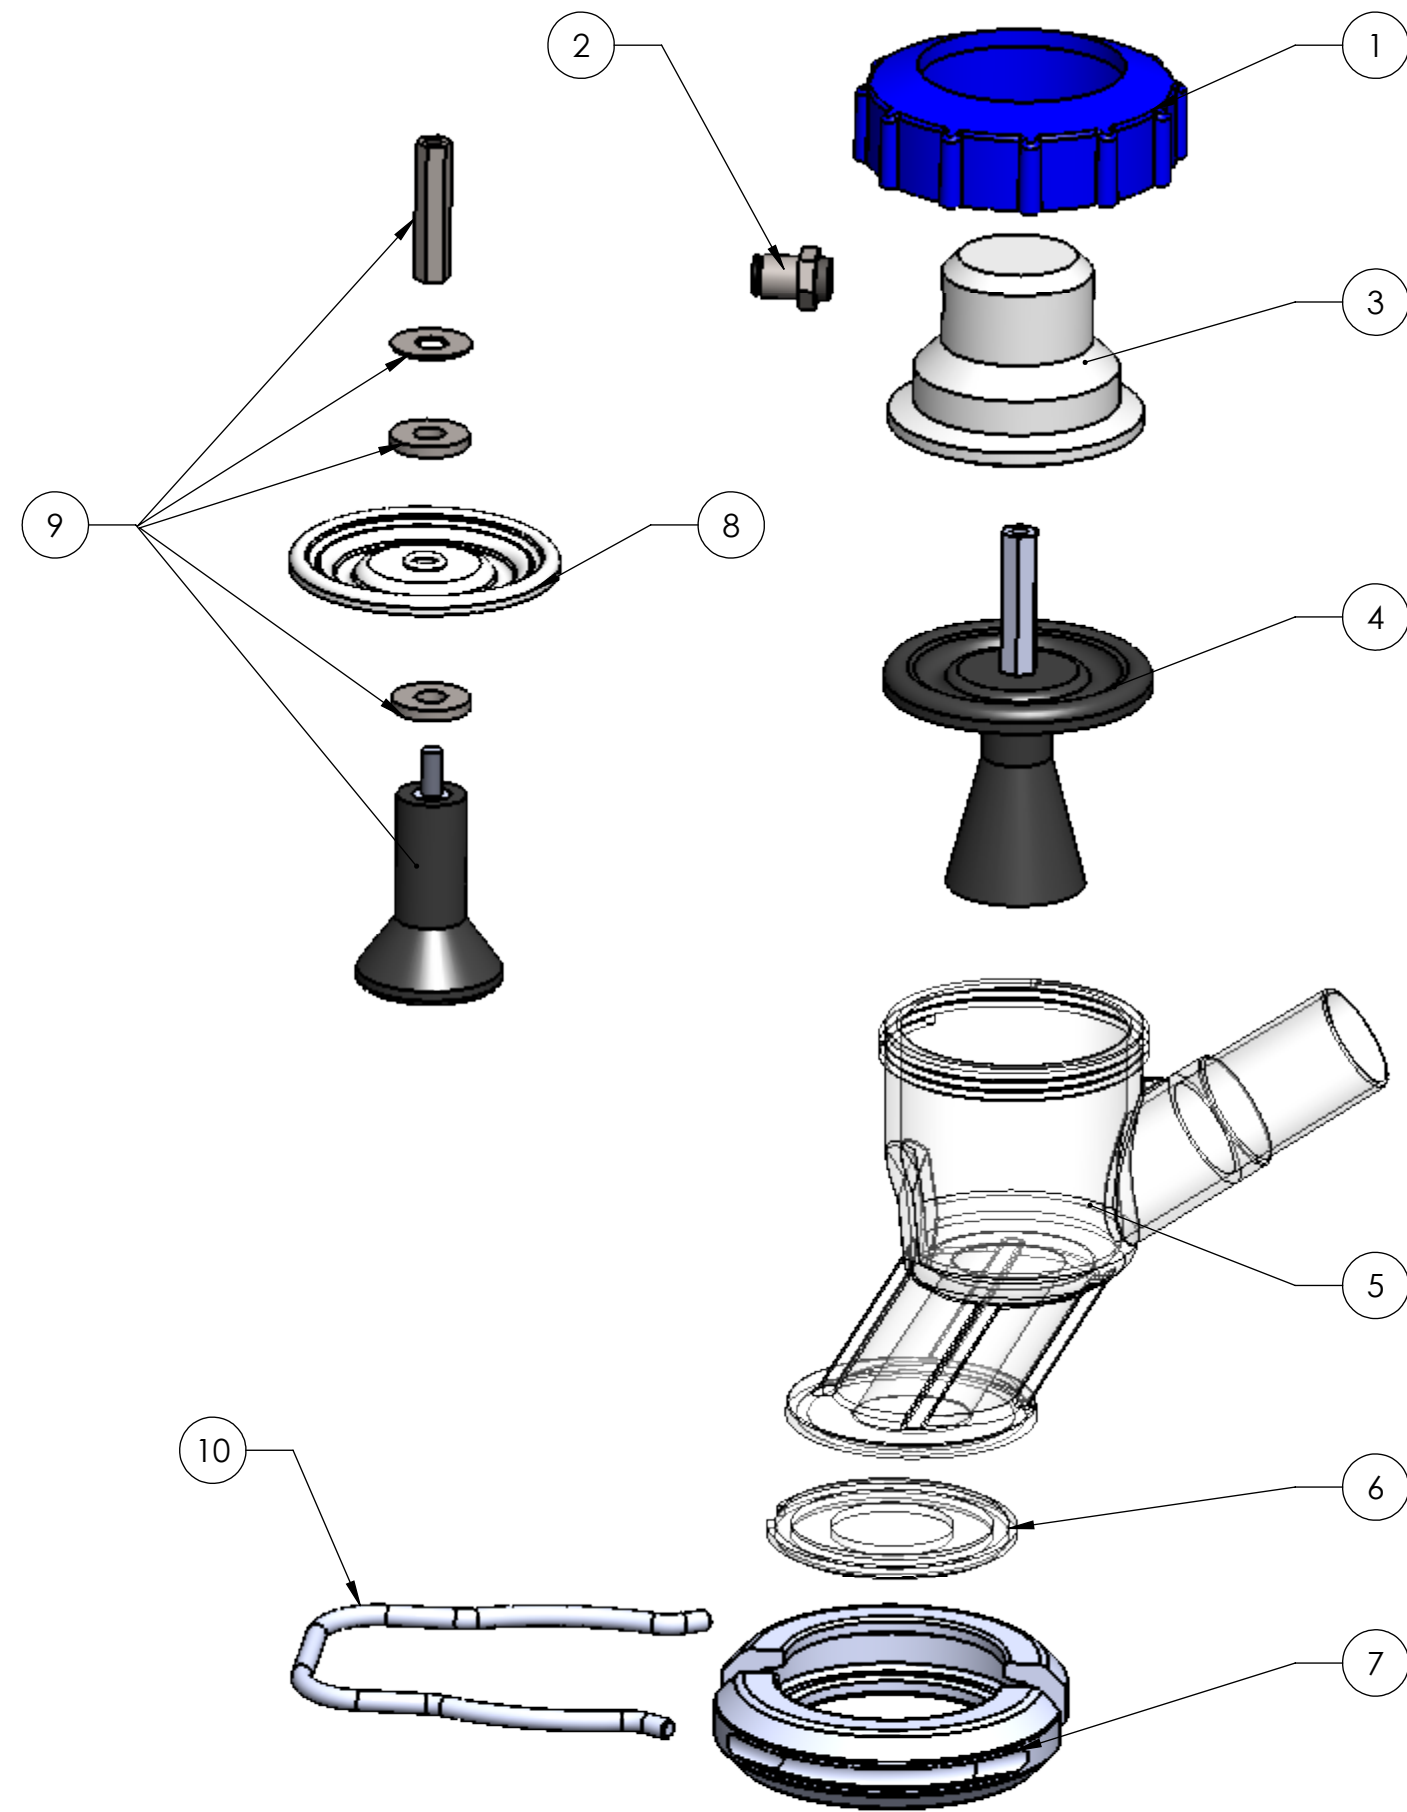

#99150
Replacement Vacuum Shutoff Assembly, 3/4"

ITEM	PART NUMBER	DESCRIPTION	QTY
1	99889	Blue Nut	1
2	NS2570	5/32 X 1/8 Male connector	1
3	99883	Vacuum Top	1
4	99875	Plunger (one piece)	1
	99148	Vacuum Top Assembly (Includes: 1-4)	
5	99146	Radel Body Only	1
6	99185	Silicone Gasket	1
7	99175	Breakaway Clamp Half Only	2
8	99751	Clear Diaphragm	1
9	99886	Plunger Less Diaphragm	1
	99885	Plunger Assembly (Includes #'s: 8,9)	
10	99177	Breakaway Clamp Spring Only	1
	99180	Breakaway Clamp Kit For Shutoff (Includes: 6,7,10)	1