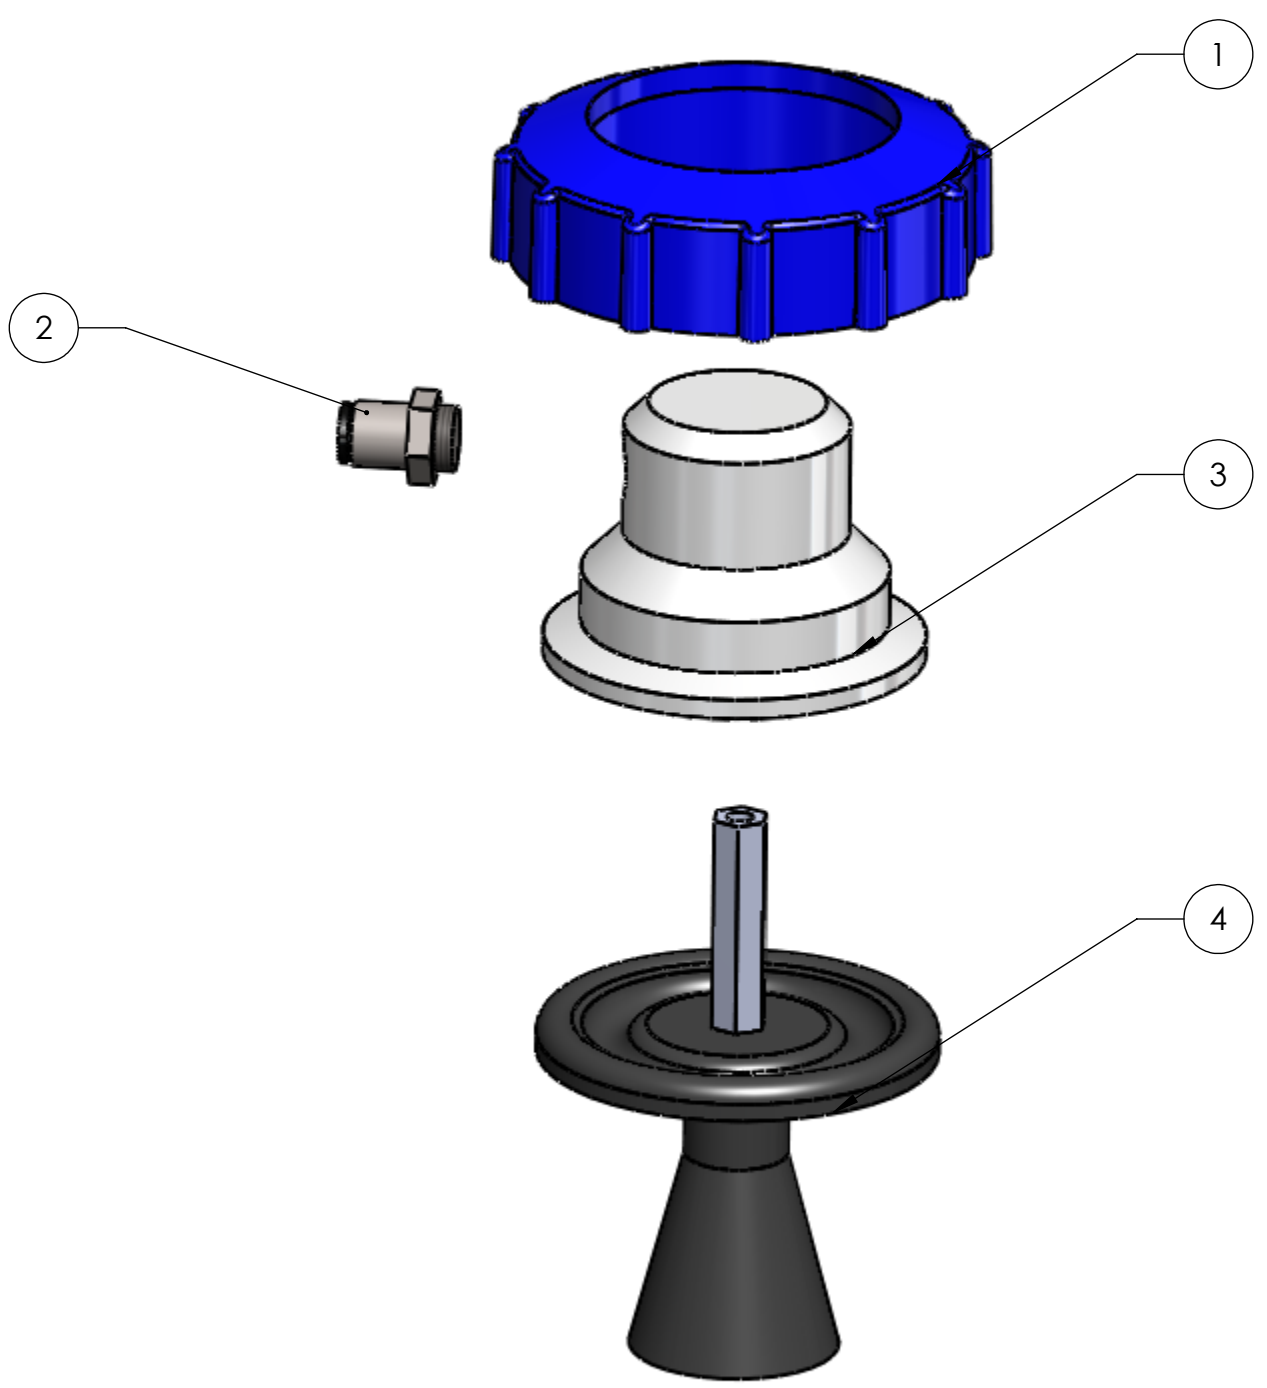

#99148
Replacement Vacuum Top Assembly

ITEM NO.	PART NO.	DESCRIPTION	QTY.
1	99889	Blue Nut	1
2	NS2570	5/32 X 1/8 Male connector	1
3	99883	Vacuum Top	1
4	99875	Plunger (one piece)	1