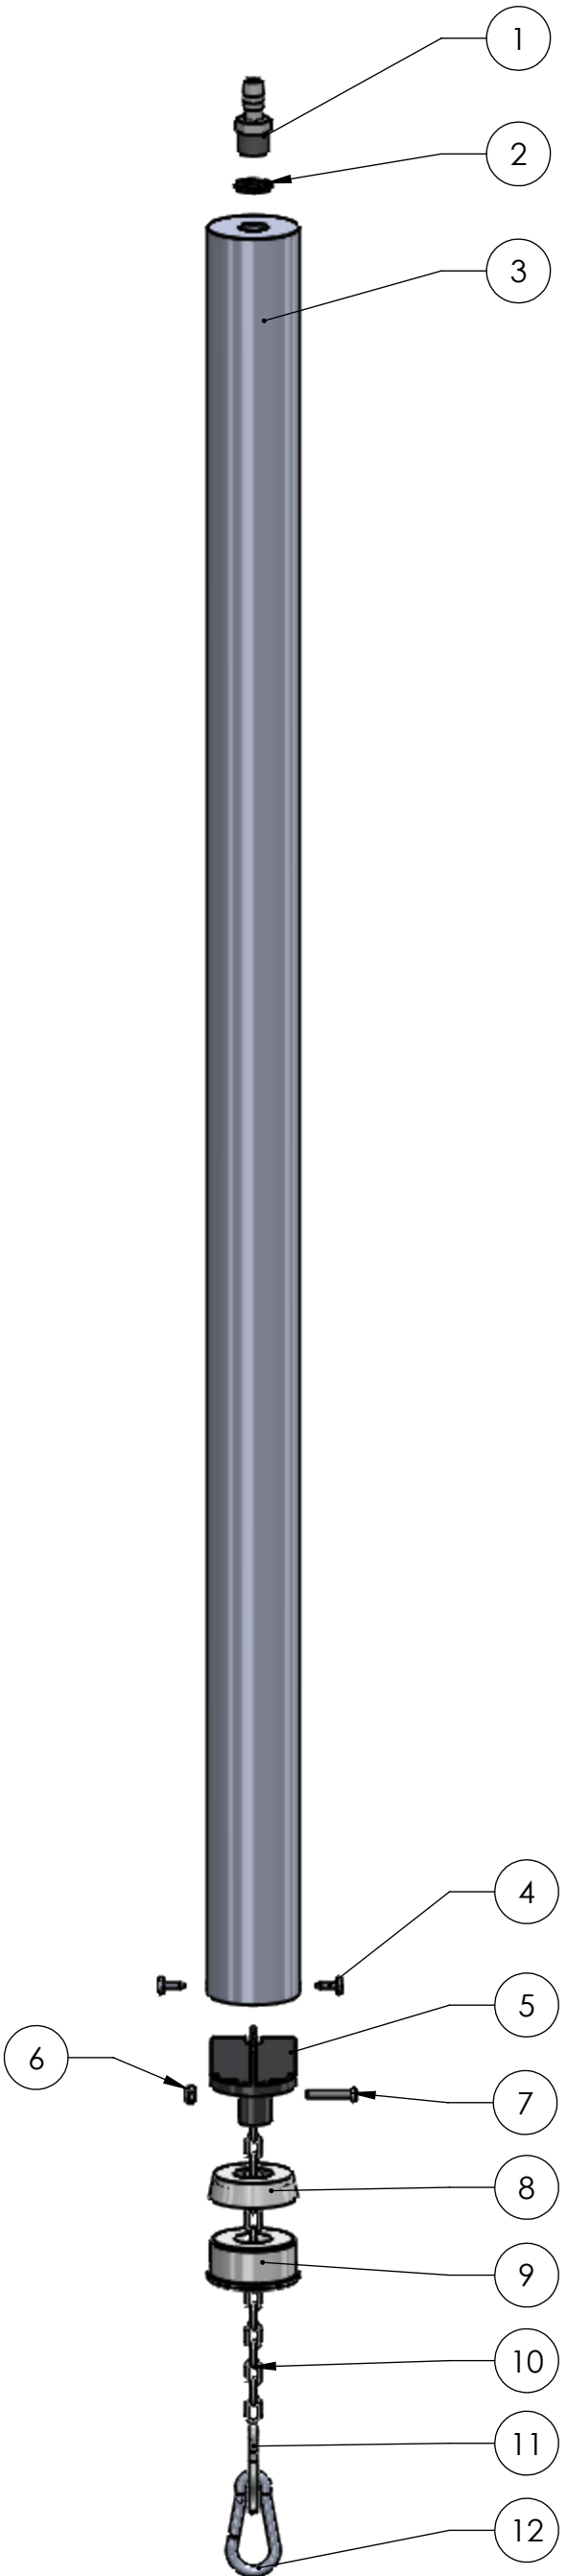

#98731  
 Replacement DL style cylinder with chain

ITEM	PART NUMBER	DESCRIPTION	QTY.
1	92825	3/8" hose x 3/8" NPT nylon male connector	1
2	NS2822	O-ring	1
3	NS98721-1	Cylinder	1
4	NS5586	Screw	2
5	98736	Piston	1
6	NS5469	Nylok nut	1
7	NS5523	Bolt for piston	1
8	98735	Seal	1
9	92239	Cylinder bottom	1
10	96030	Stainless steel chain	1
11	96087	Small stainless steel snap	1
12	96012	Stainless breakaway clip	1