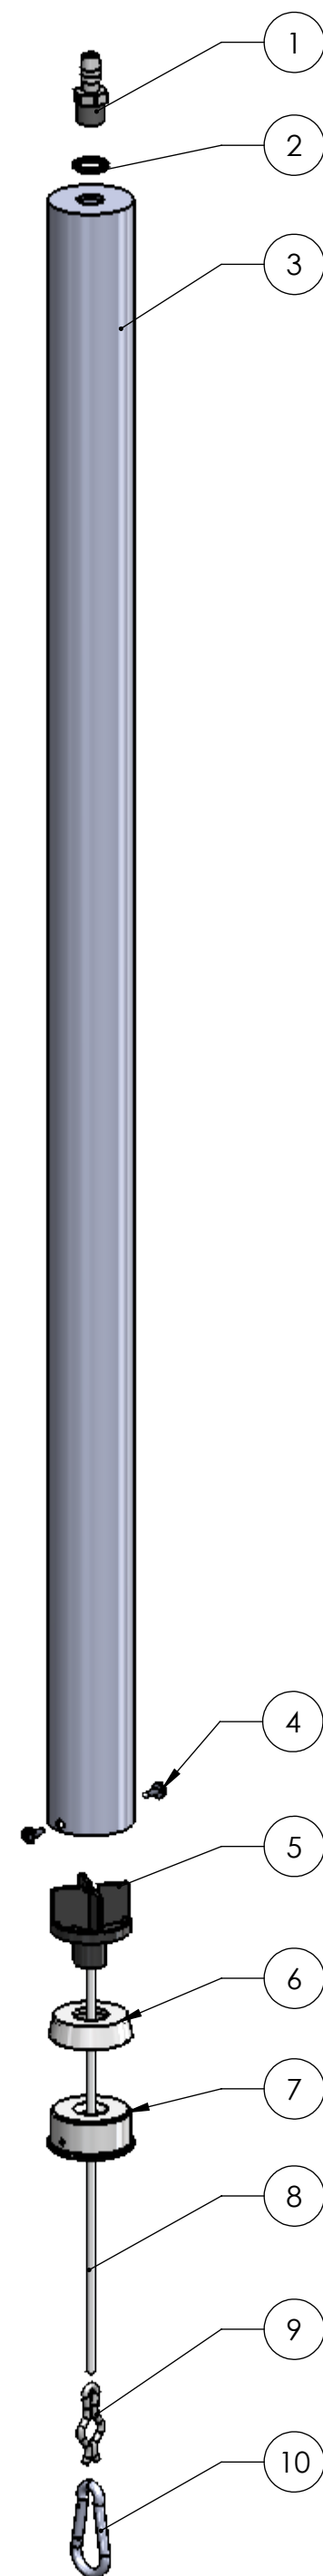

#98721
 Replacemenet DL style cylinder

PART	ITEM NUMBER	DESCRIPTION	QTY.
1	92825	3/8" hose x 3/8" NPT nylon male connector	1
2	NS2822	O-ring	1
3	NS98721-1	Cylinder	1
4	NS5586	Screw	2
5	98734	Piston	1
6	98735	Seal	1
7	92241	Bottom cap	1
8	98790	Rope	1
9	96087	Stainless breakaway clip	1
10	96012	Small Stainless steel snap	1