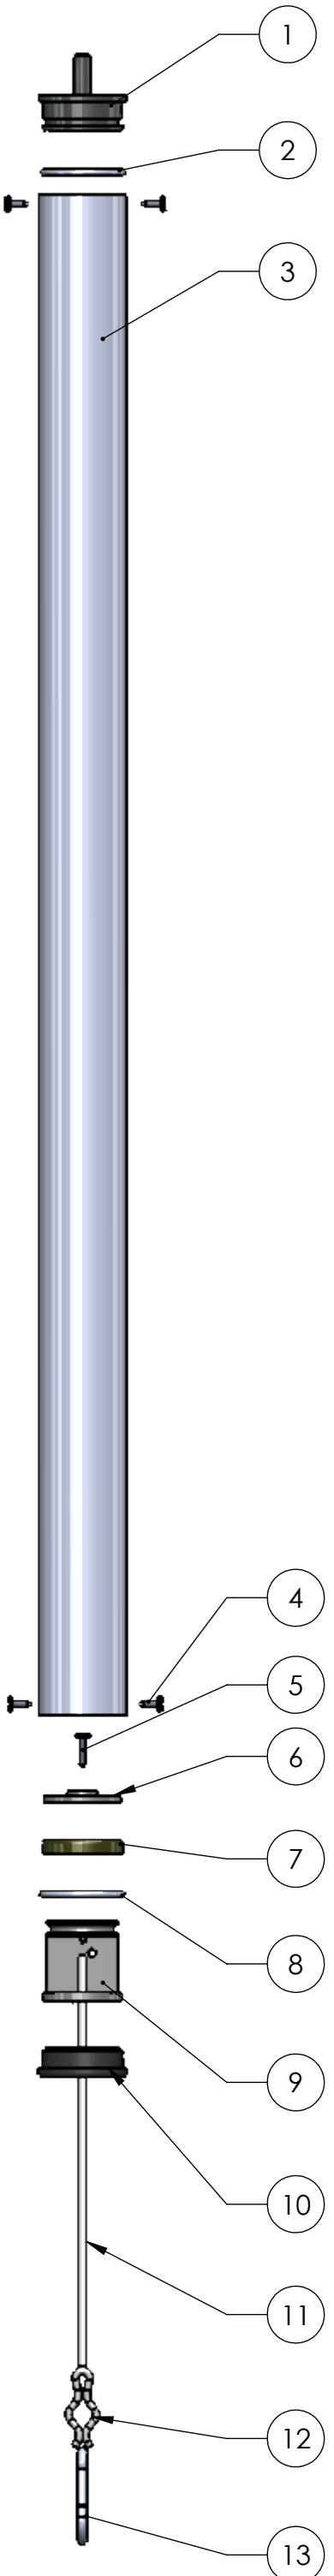

#91860
 Replacement WF style cylinder with leather sleeve

PART	ITEM NUMBER	DESCRIPTION	QTY.
1	91862	Top cap	1
2	91861	O-ring	1
3	NS91860	Cylinder	1
4	NS5586	Screw	4
5	NS5587	Screw for washer	1
6	91863	Washer for top cap	1
7	99747	Leather sleeve for top cap	1
8	91867	Spring	1
9	91865	Piston	1
10	91820	Cylinder bottom	1
11	98790	Rope	1
12	96087	Stainless breakaway clip	1
13	96012	Small Stainless steel snap	1