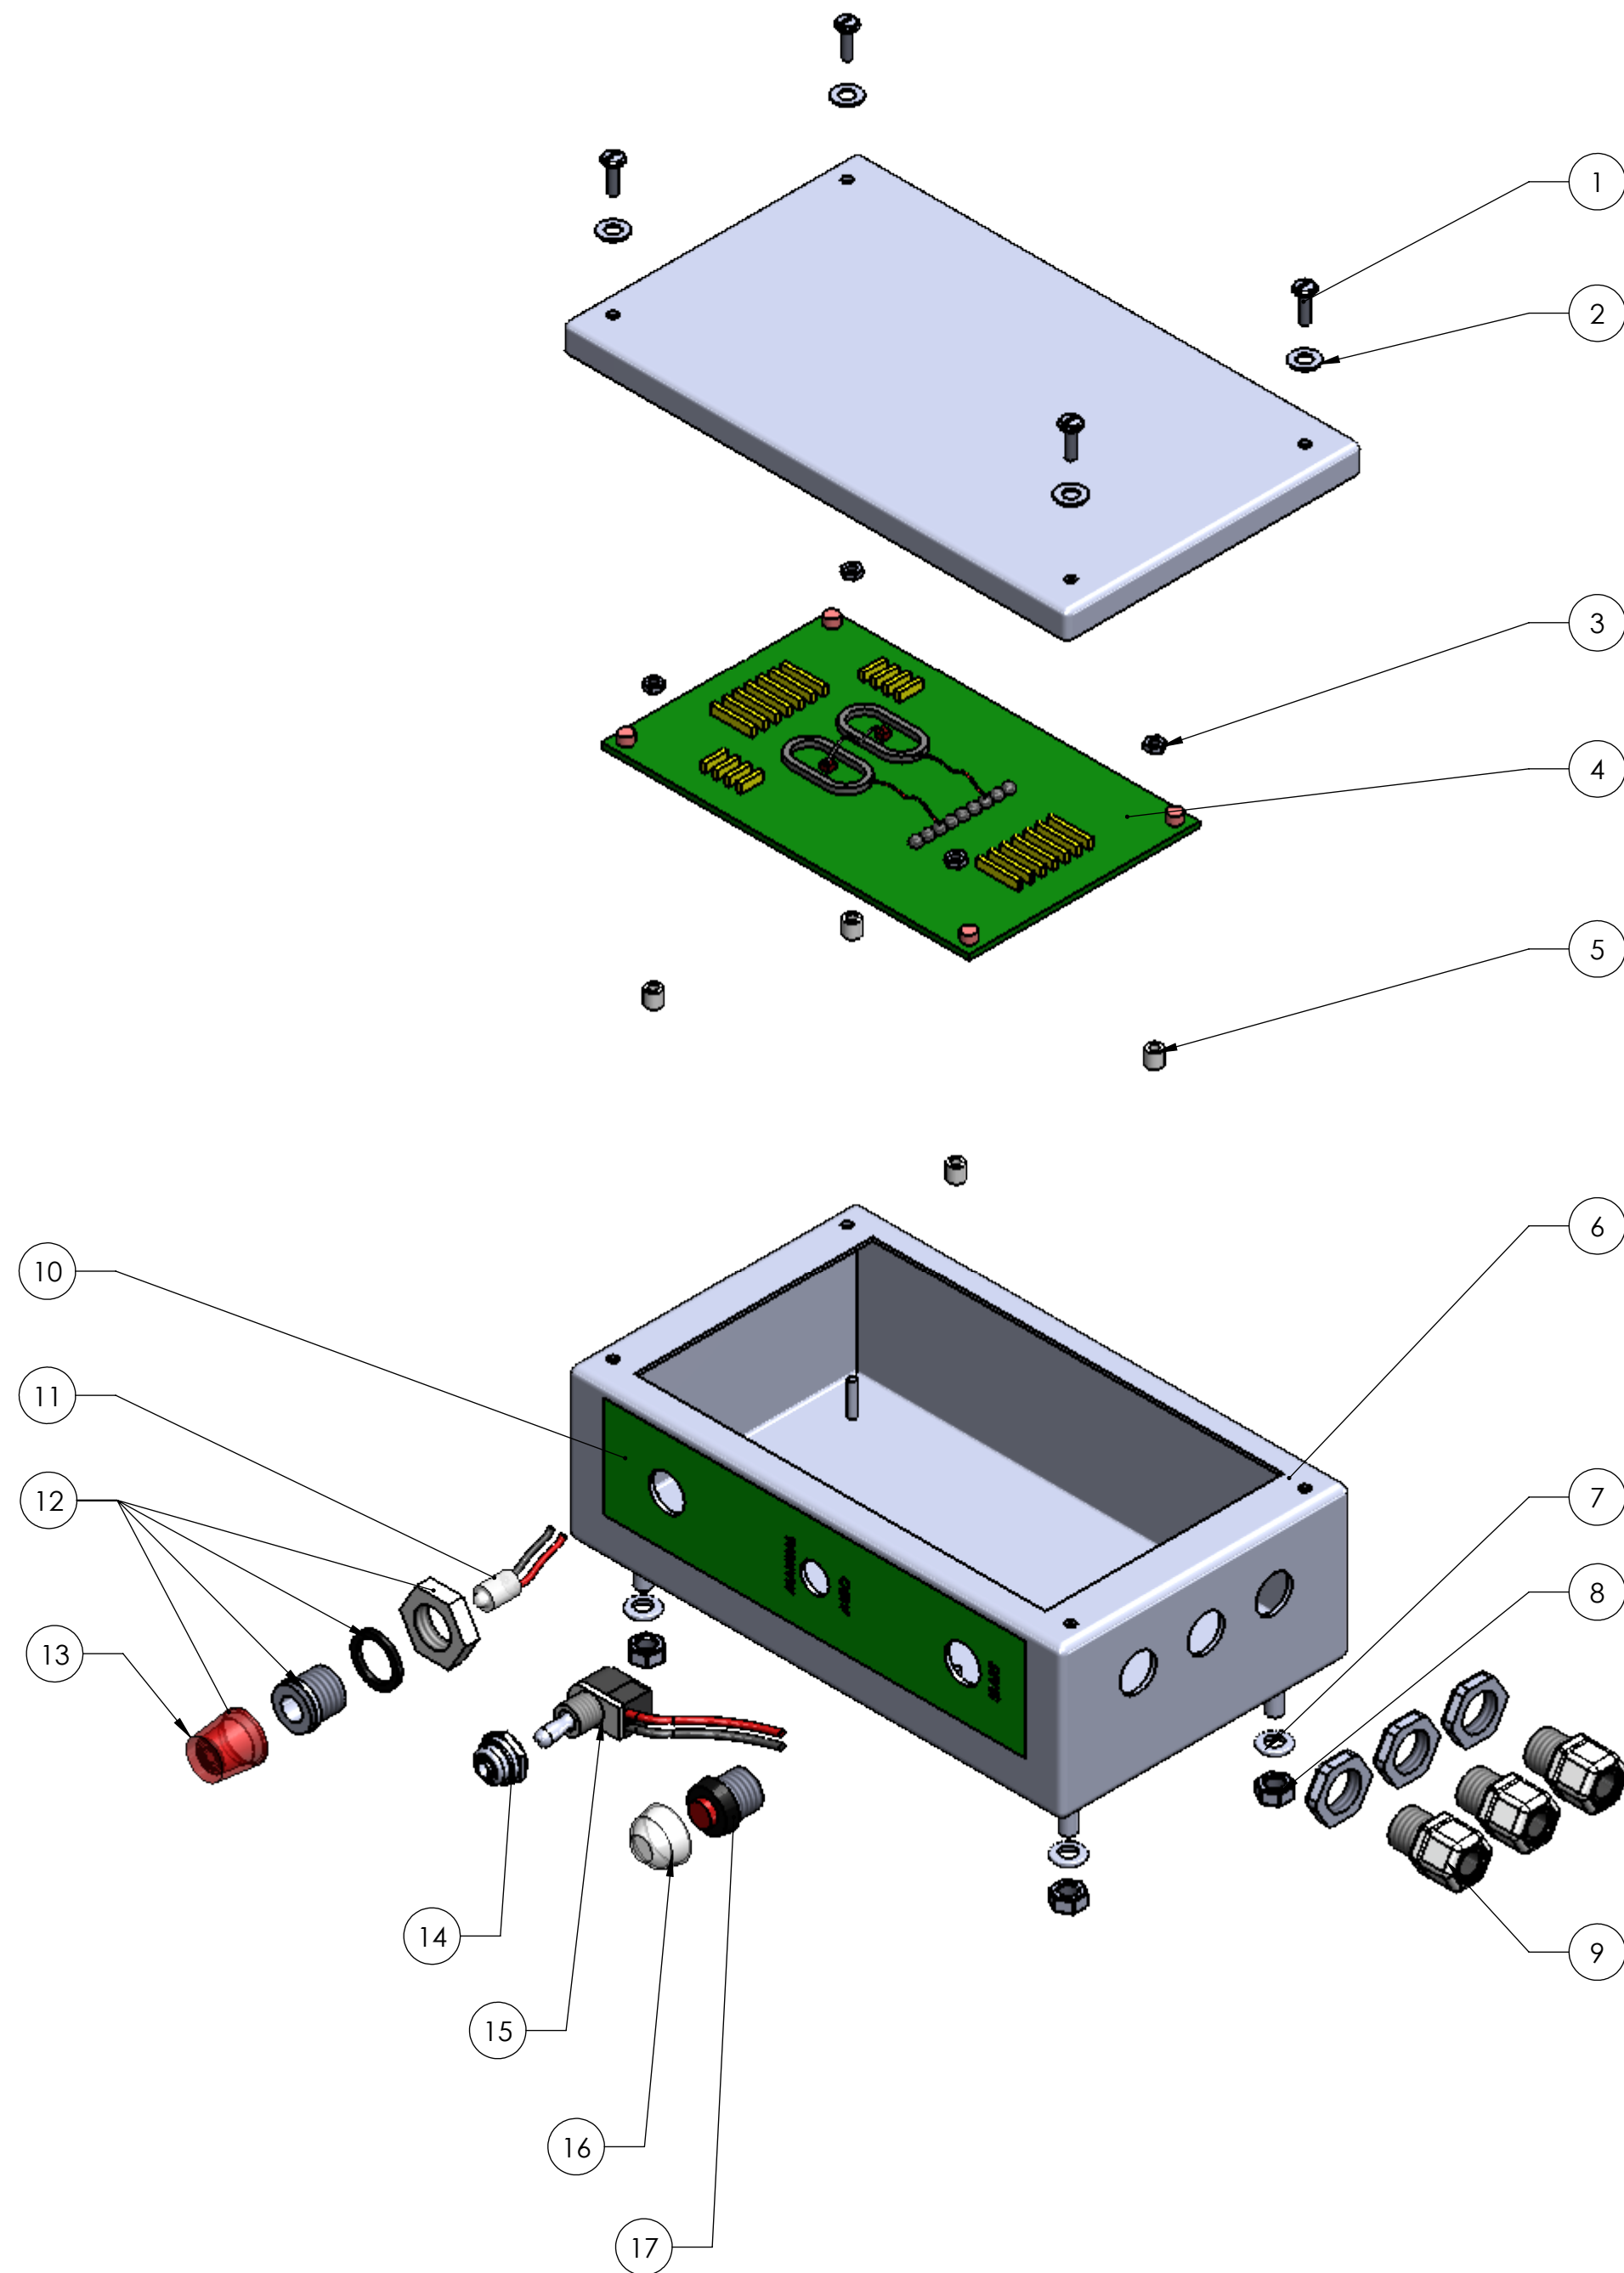

#91851
 Replacement WF style box, side switches, with #85350 board

ITEM	PART NUMBER	DESCRIPTION	QTY.
1	NS5520	Screw for lid	4
2	NS5481	Washer for lid	4
3	NS5662	Nut for board	4
4	85350	Board	1
5	NS5663	1/4"OD X 1/4"L X #6 Nylon round spacer	4
6	NS10310	Stainless steel WF style takeoff box	1
7	NS5493	Lock washer	4
8	NS5461	Nut	4
9	92561	Cord grip, PG9	3
10	91823	Label	1
11	85352	LED bulb	1
12	91840	Red lens assembly	1
13	91841	Red lens	1
14	91838	Water tight toggle switch cover	1
15	91835	Heavy duty toggle switch	1
16	91831	Push button cover	1
17	91830	Push button	1