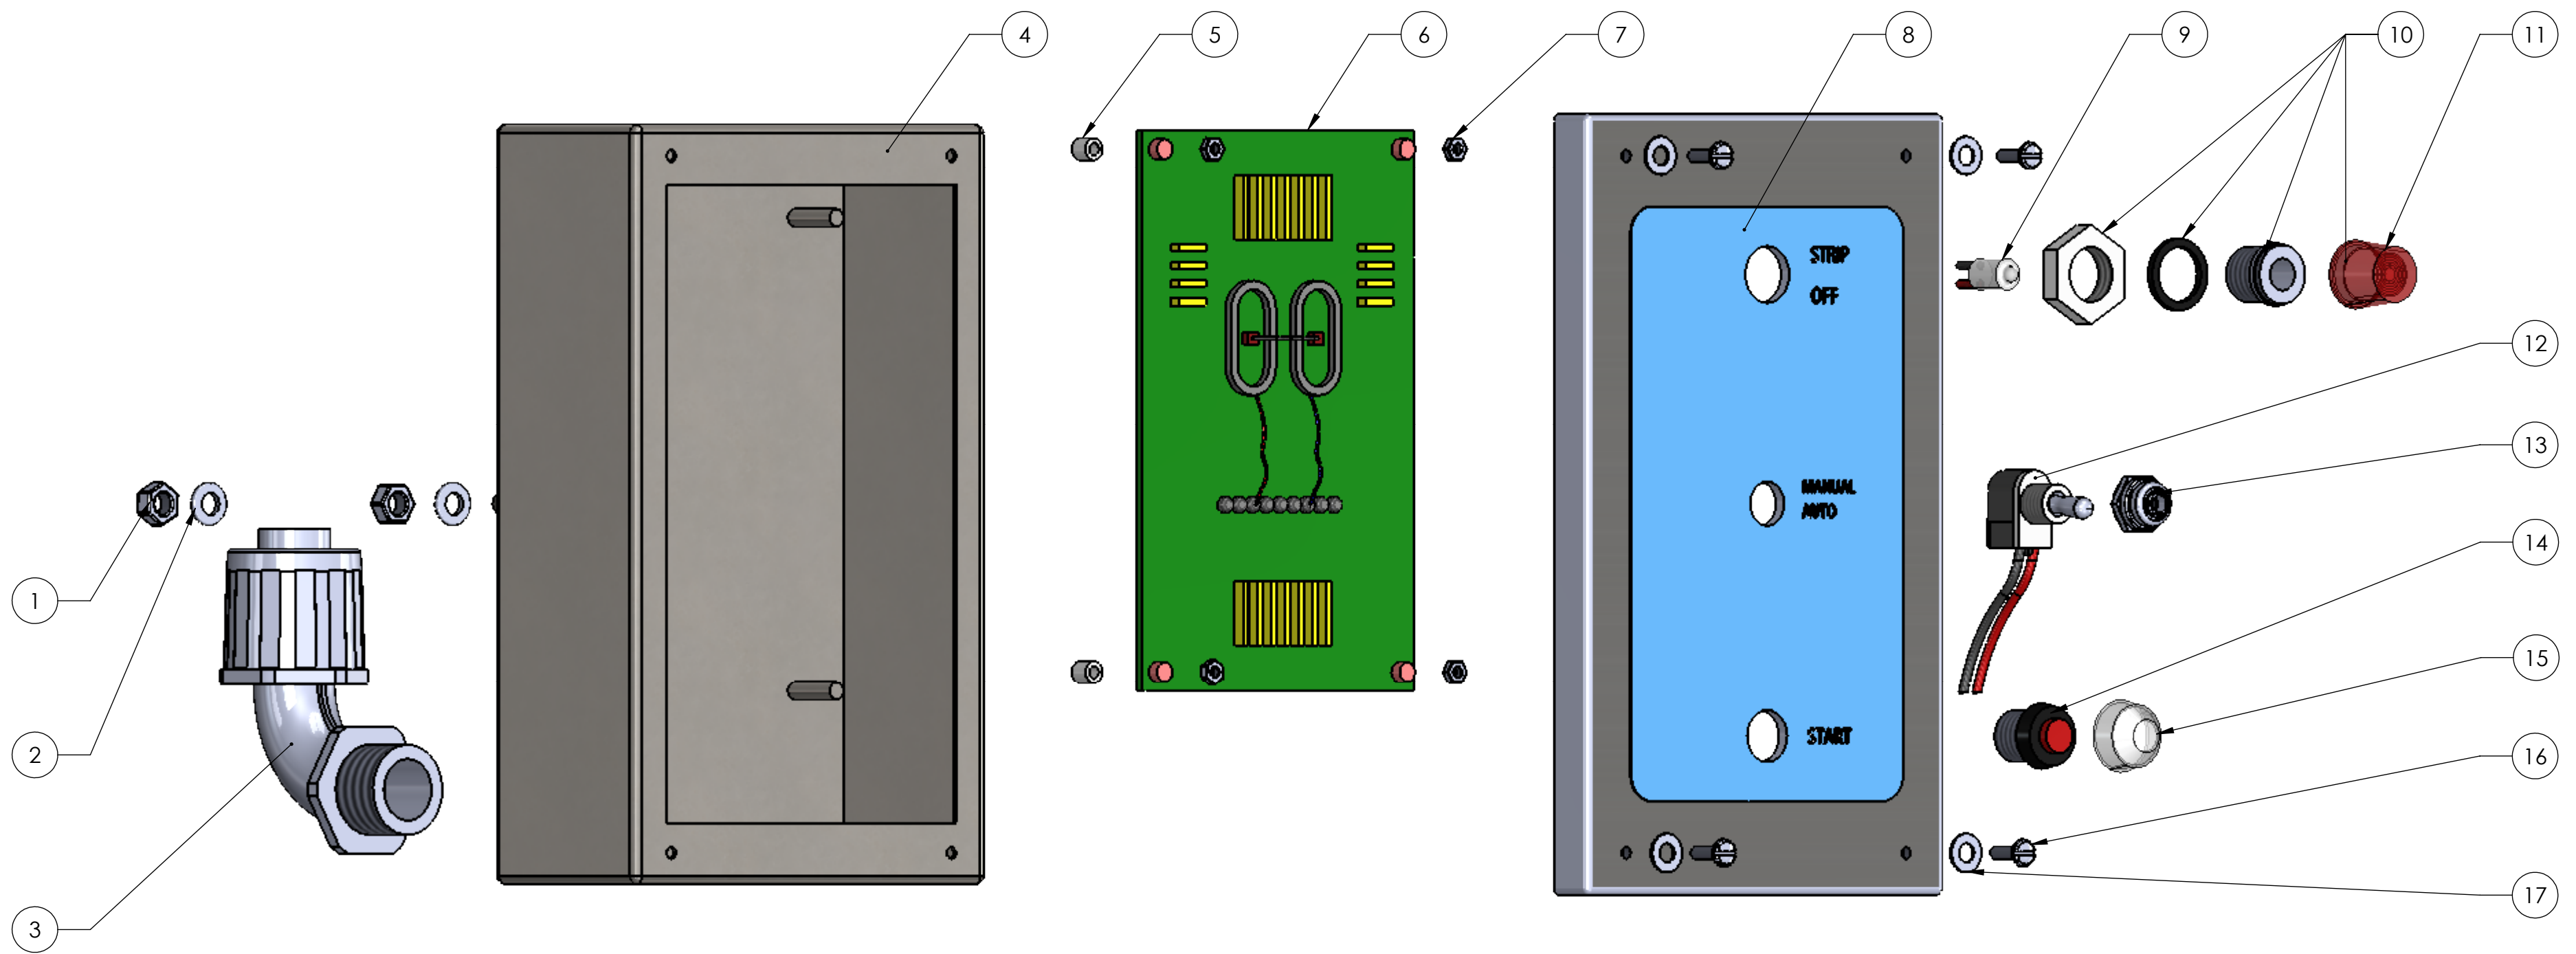

#91850
 Replacement WF style box, front switches, with #85350 board

ITEM	PART NUMBER	DESCRIPTION	QTY.
1	NS5461	Nut	4
2	NS5493	Lock washer	4
3	91887	90 degree conduit elbow	1
4	NS10480	Stainless takeoff box	1
5	NS5663	1/4"OD X 1/4"L X #6 Nylon round spacer	4
6	85350	Board	1
7	NS5662	Nut for board	4
8	91821	Blue label for front switch box	1
9	85352	LED bulb	1
10	91840	Red lens assembly	1
11	91841	Red lens	1
12	91835	Heavy duty toggle switch	1
13	91838	Water tight toggle switch cover	1
14	91830	Push button	1
15	91831	Push button cover	1
16	NS5520	Screw for cover	4
17	NS5481	Washer	4