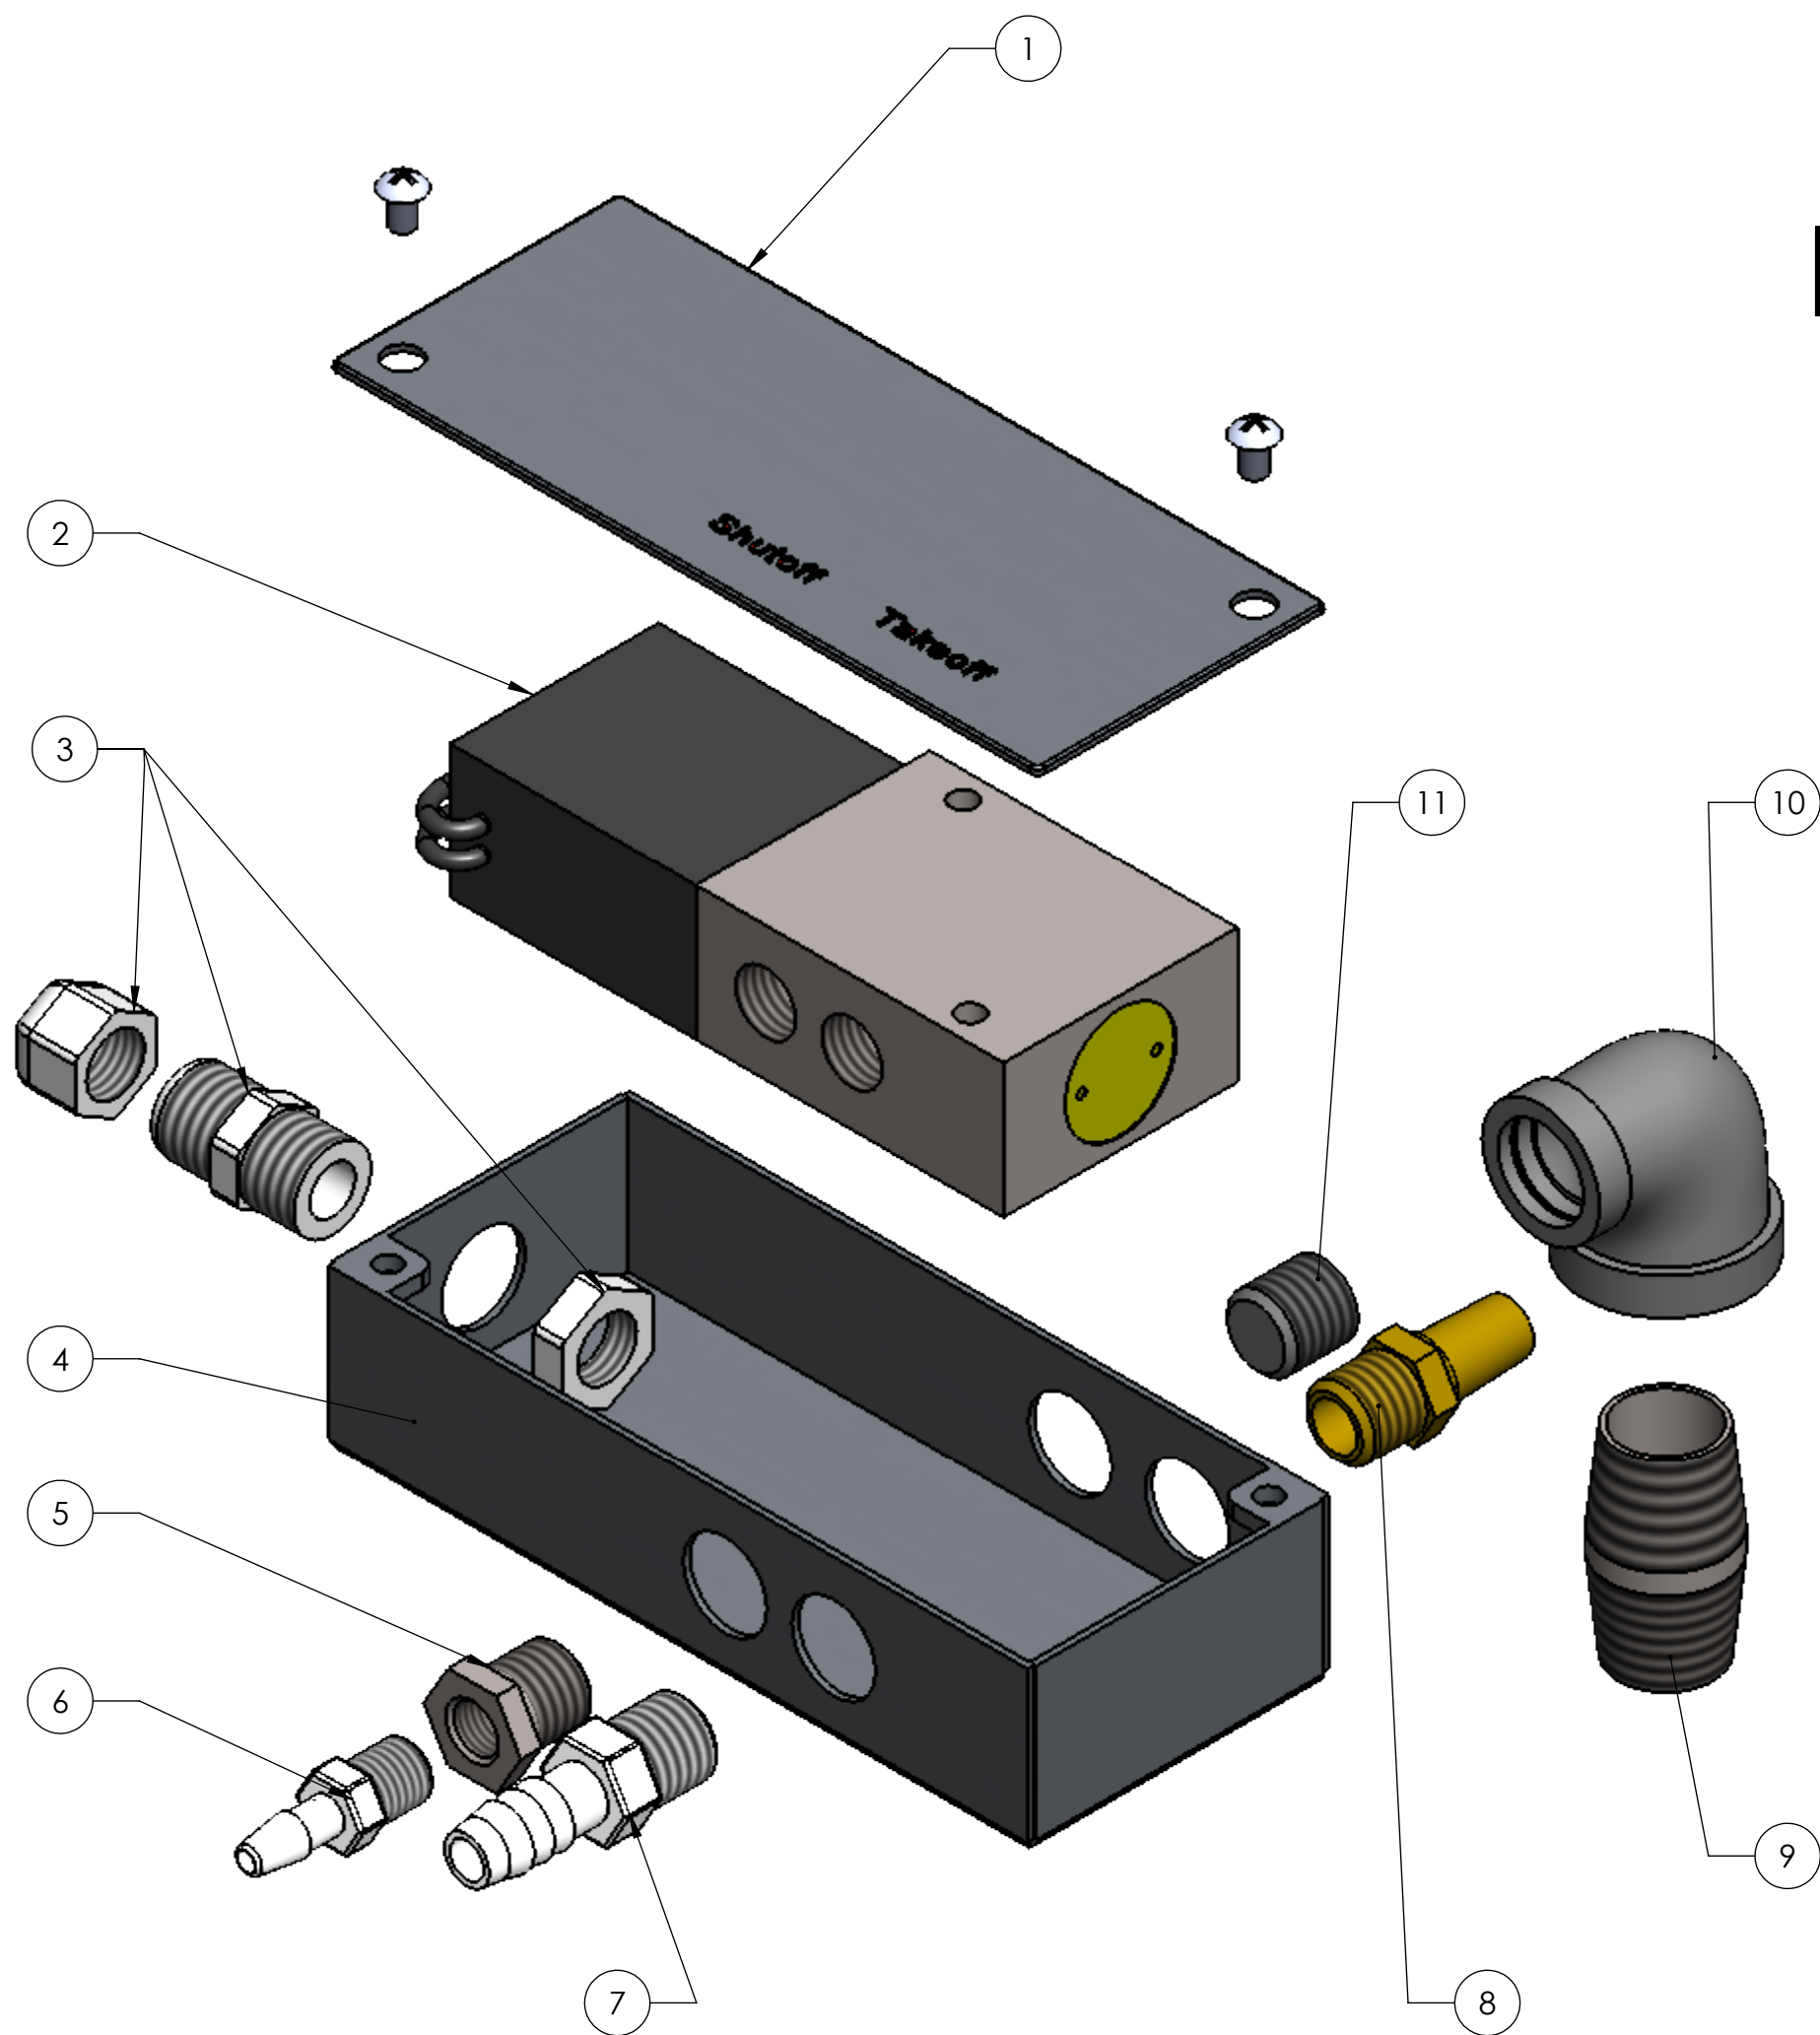

#91785

Replacement reversing valve with stainless enclosure

ITEM	PART NUMBER	DESCRIPTION	QTY
1	91796	Stainless lid	1
	91790	Stainless box with lid (Includes: #1&4)	1
2	99777	Solenoid	1
3	92561	Cord grip, PG9	1
4	91795	Stainless box	1
5	65800	1/4" x 1/8" hex bushing	1
6	92806	3/16" hose x 1/8" NPT nylon barbed male connector	1
7	92828	3/8" hose x 1/4" NPT nylon male connector	1
8	99719	Metal filter muffler	1
9	65561	1/2" x 1 1/2" galvanized nipple	1
10	NS2939	1/2" X 1/4" elbow	1
11	65520	1/4" x close galvanized nipple	1