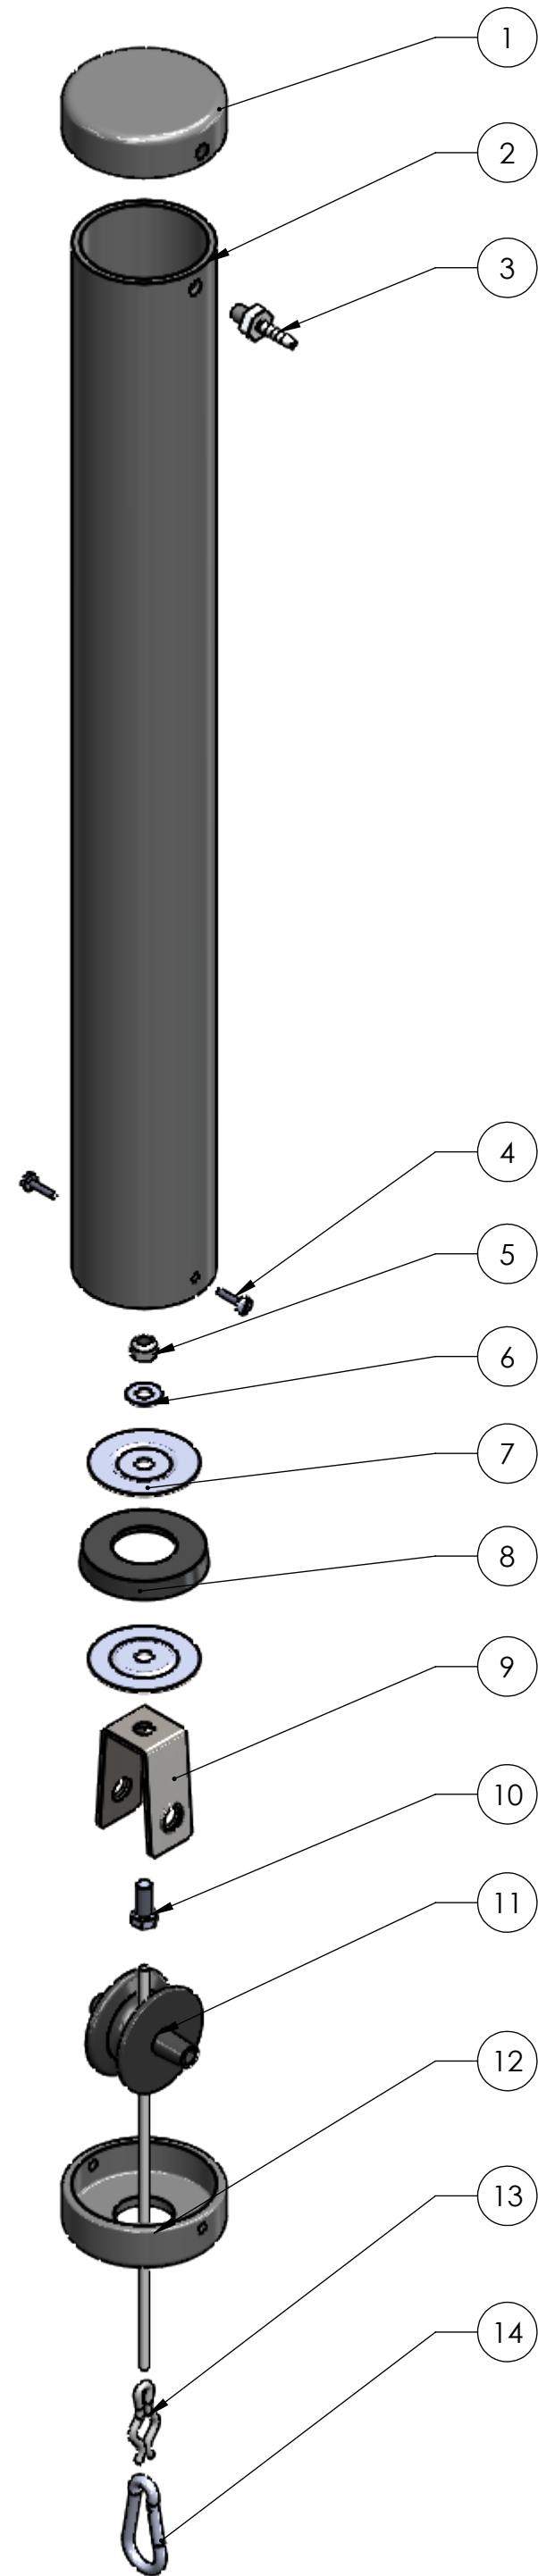

#91662
Replacement PVC cylinder for Stimopulse MA

ITEM	PART NUMBER	DESCRIPTION	QTY.
1	NS91660-2	Top cap	1
2	NS91660-3	Plastic cylinder	1
3	92806	3/16" hose x 1/8" NPT nylon barbed fitting	1
4	NS5587	Screw	2
5	NS5474	Lock nut	1
6	NS5485	Flat washer	1
7	NS99160-7	Piston Seal Plate	2
8	91235	Seal	1
9	NS91660-8	Piston Bracket	1
10	NS5174	Bolt	1
11	NS91660-6	Pulley	1
12	NS91660-1	Bottom cap	1
13	96087	Stainless Breakaway Clip	1
14	96012	Stainless steel snap , small	1