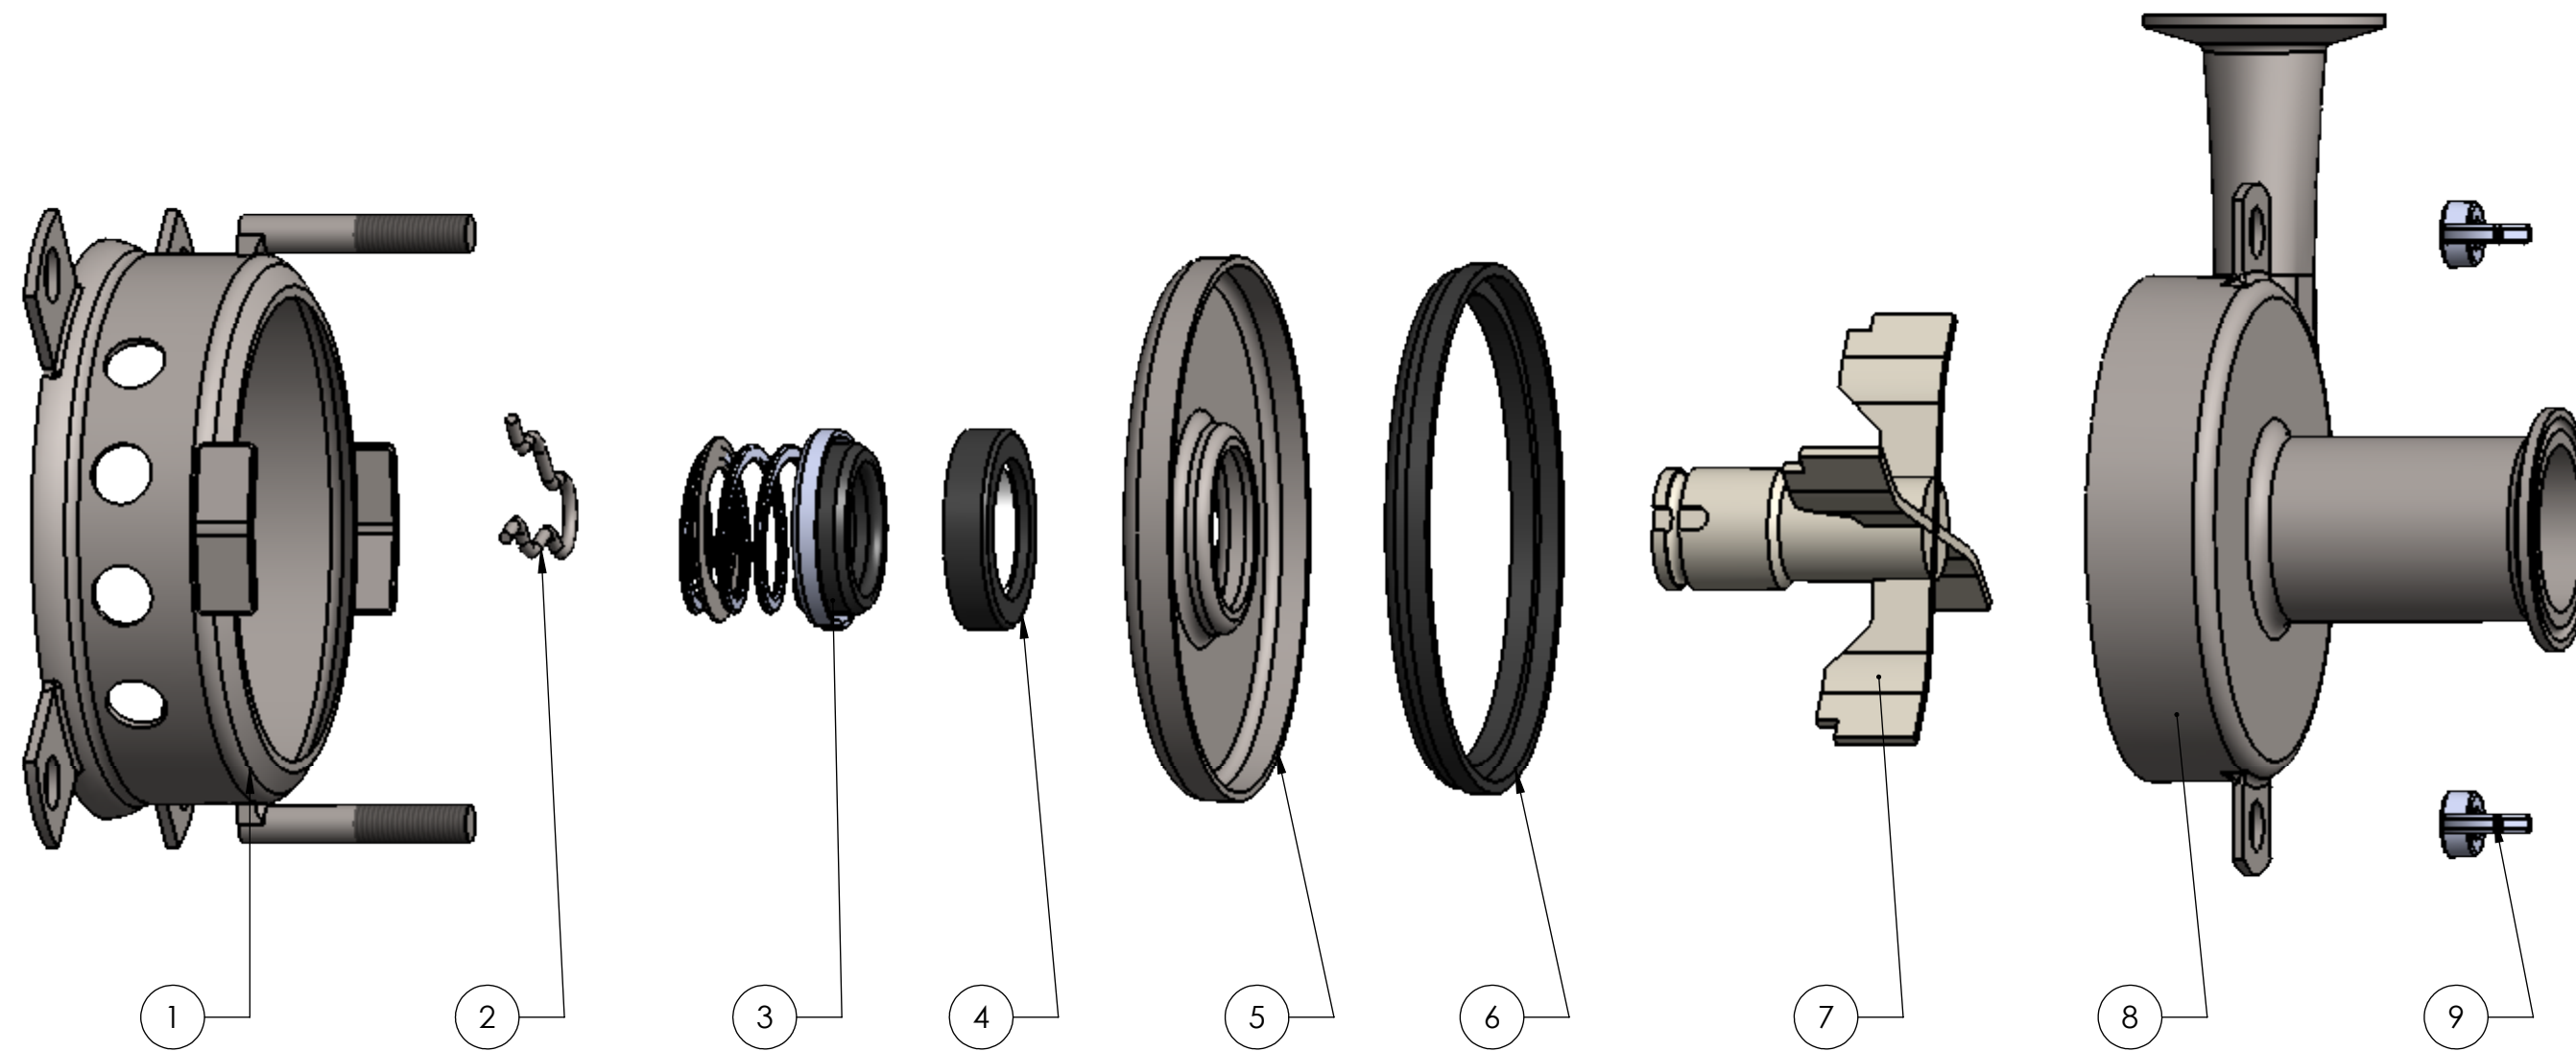

#59910

Ben Anderson milk pump w/4 blade impeller 1.5x 1.5

ITEM	PART NUMBER	DESCRIPTION	QTY
1	59911	Replacement adaptor	1
2	14758	Cotter pin clip for 1 HP	1
3	14770	Rotating head assembly	1
4	14757	Ceramic and rubber seal	1
5	59913	Replacement backplate	1
6	14766	New style body gasket	1
7	59912	Replacement impellor	1
8	59915	Replacement housing	1
9	59917	Wingnut	2
10	14768	Repair kit for new style Anderson pump (Includes: 3,4,& 6)	