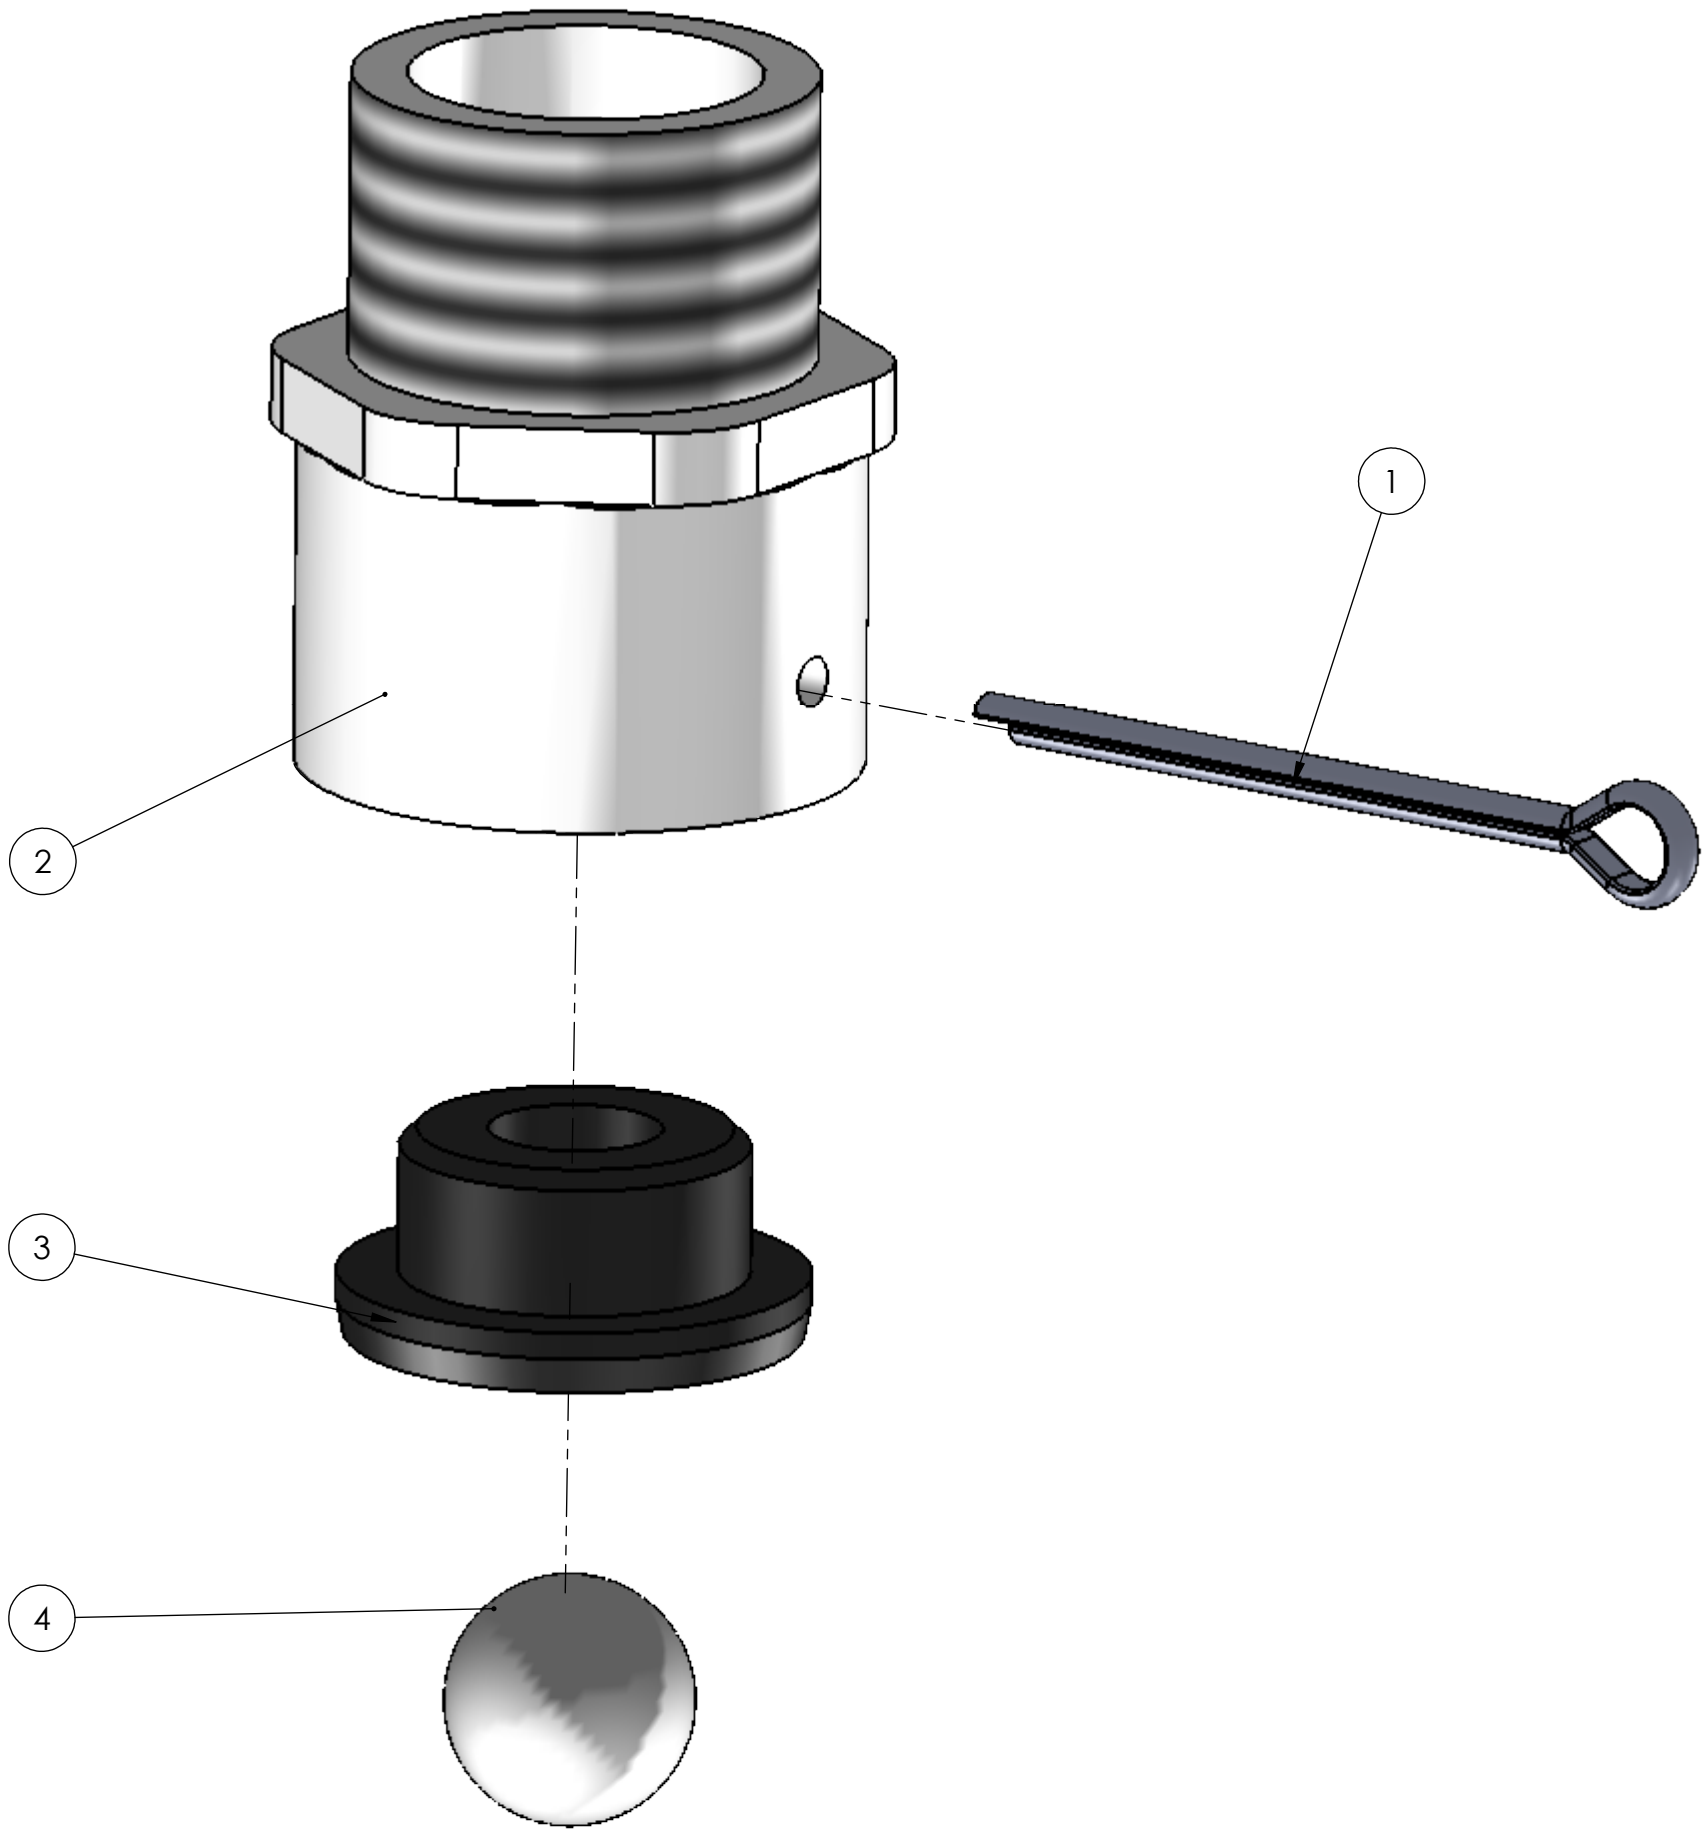

#59450
 PVC Line drain, rubber
 grommet style, 1 1/4" I.D.

ITEM	PART NUMBER	DESCRIPTION	QTY.
1	59457	Cotter pin for new style PVC Line drain	1
2	59458	PVC housing for new style PVC Line drain	1
3	59455	Rubber grommet only for new style PVC Line drain	1
4	59452	Ball only for new style PVC Line drain	1