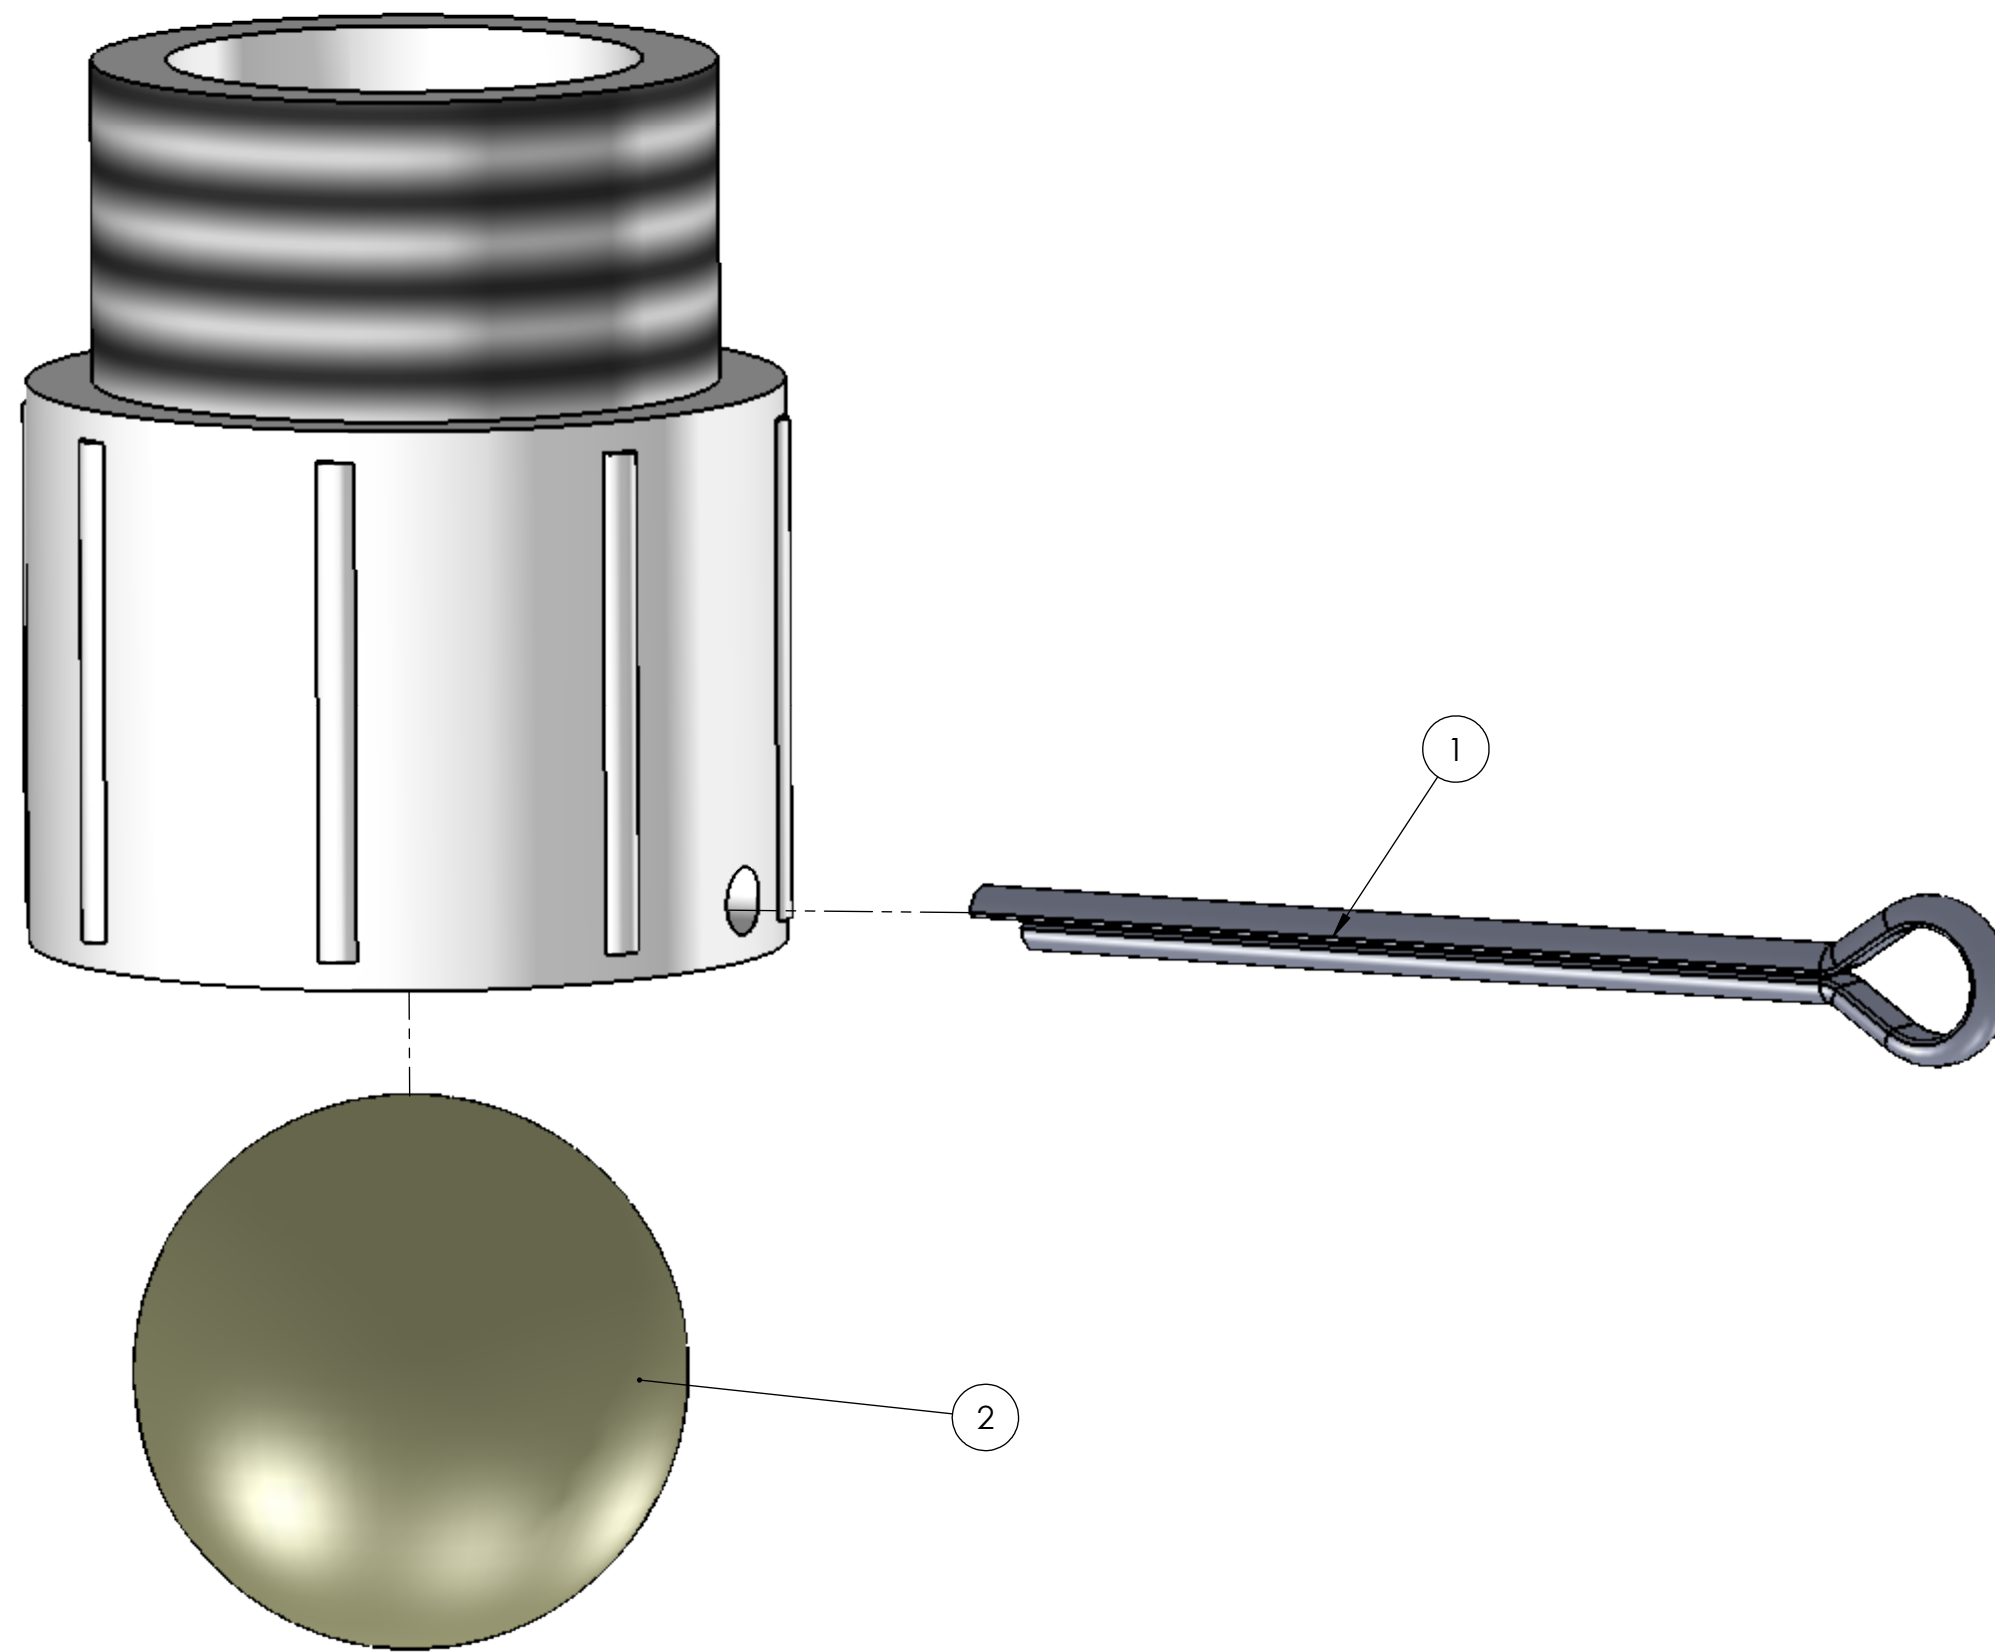

#59435  
PVC line drain with ball,  
no chain, 1 1/4" I.D.

ITEM	PART NUMBER	DESCRIPTION	QTY.
1	59457	Cotter pin for new style PVC Line drain	1
2	59437	Ball only for PVC drain	1