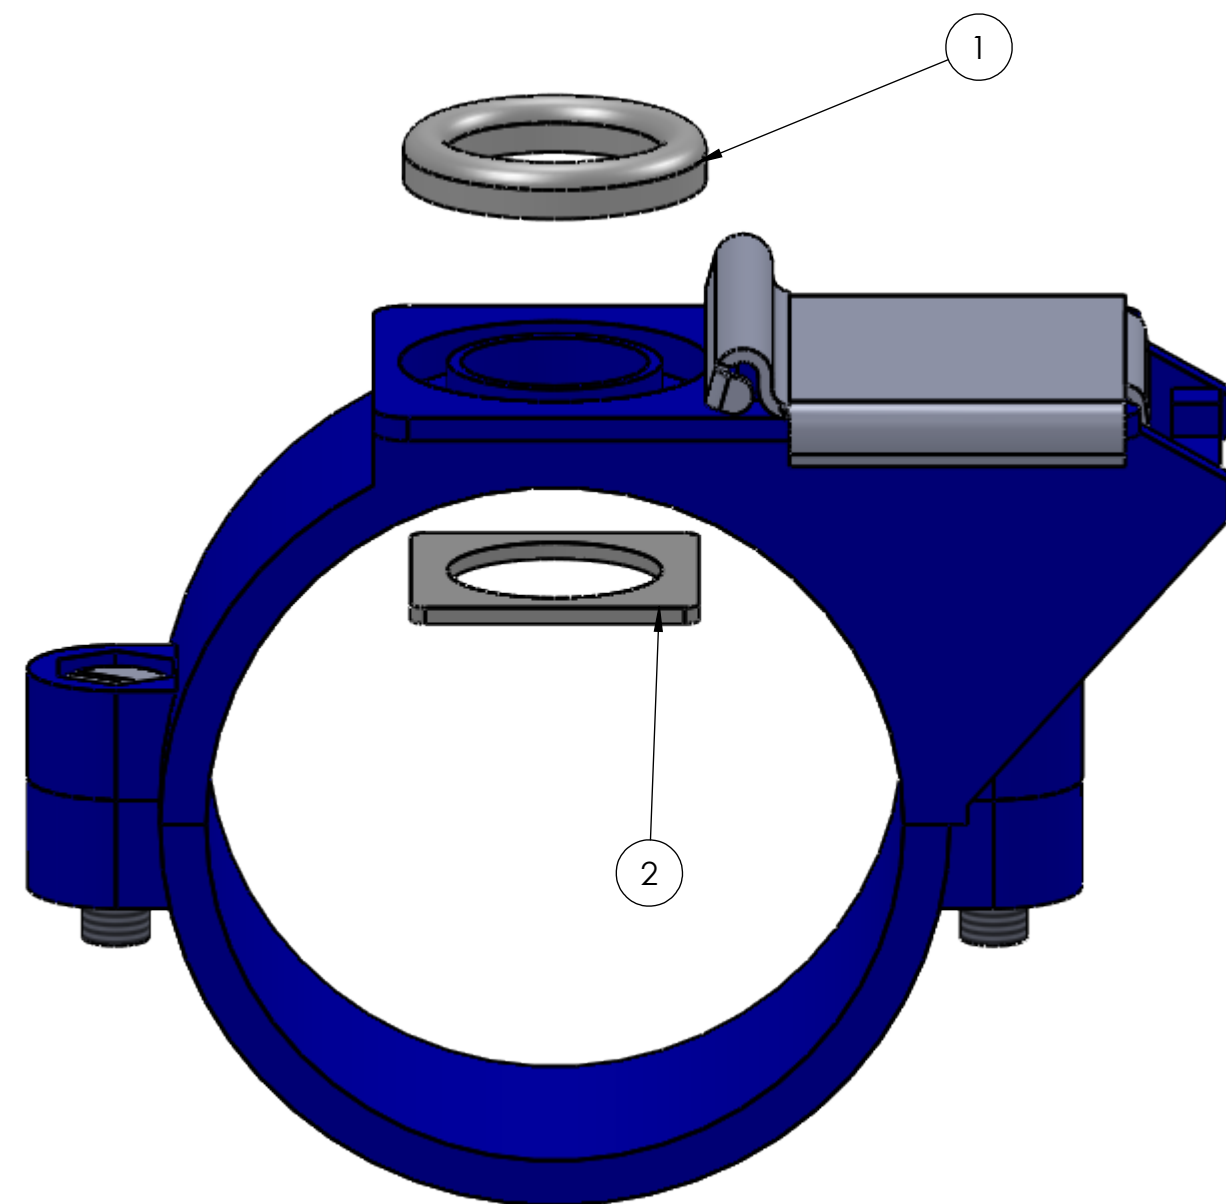

#56421 - 1 1/2" Blue Plastic Milk Valves

#56422 - 2" Blue Plastic Milk Valves

#56423 - 2 1/2" Blue Plastic Milk Valves

#56424 - 3" Blue Plastic Milk Valves

ITEM	PART NUMBER	DESCRIPTION	QTY
1	56325	Replacement gray seal	1
2	56327	Replacement flat gasket	1

#56319  
Copy 5/8" Reversed  
Goose Neck

Uses either  
gooseneck

#56320  
Copy 5/8" Standard  
Goose Neck