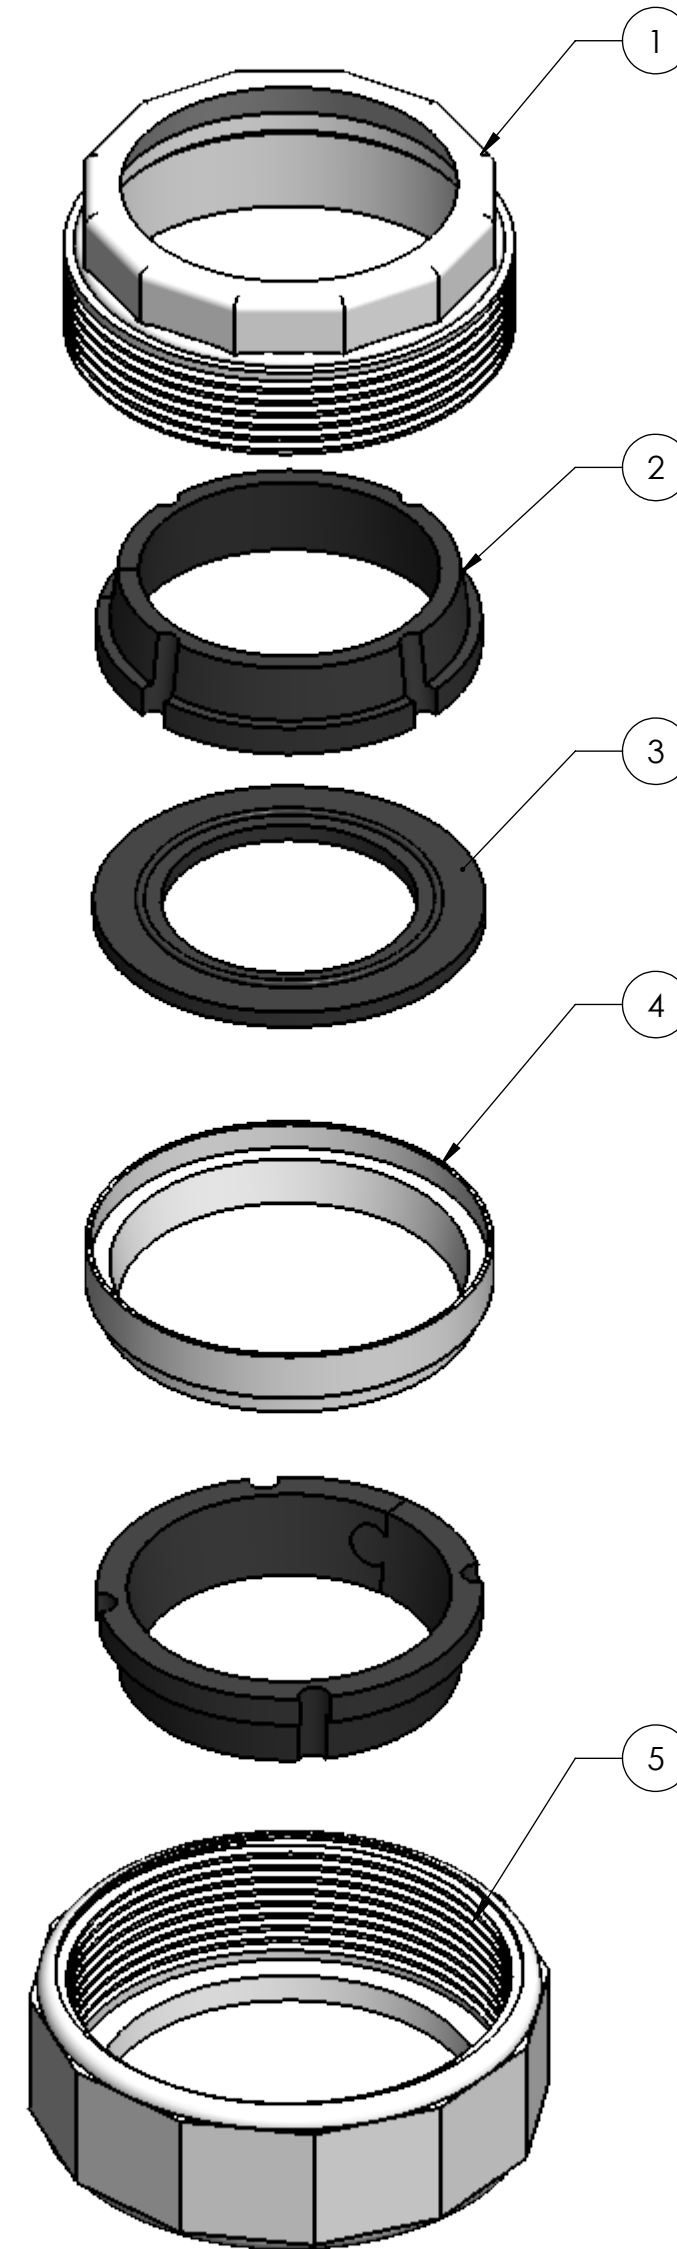

#54102

Plastic coupling assembly for 2" glass fitting White coupler (new style)

ITEM	PART NUMBER	DESCRIPTION	QTY.
1	NS54102-2	Male fitting	1
2	NS54102-3	Rubber grommet	2
3	54319	2" gasket for glass line	1
4	NS54102-4	Grommet holder	1
5	NS54102-1	Female fitting	1