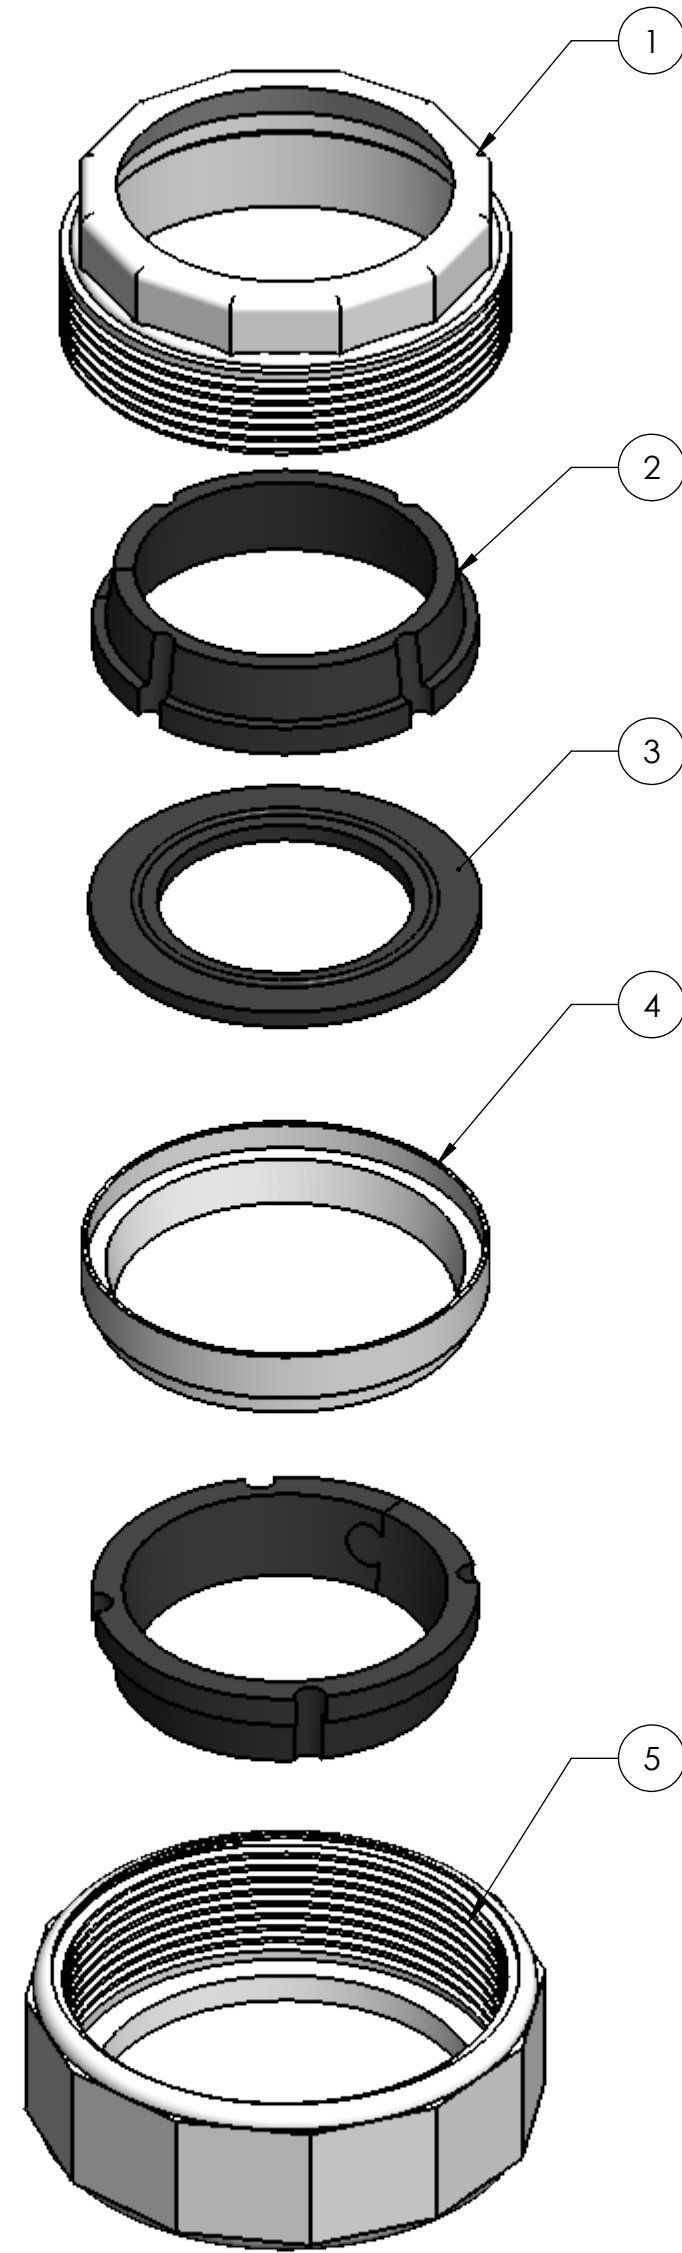

#54100
 Plastic coupling assembly for 1.5" glass fitting

ITEM	PART NUMBER	DESCRIPTION	QTY.
1	NS54100-2	Male fitting	1
2	NS54100-3	Rubber grommet	2
3	54318	1.5" gasket for glass line	1
4	NS54100-4	Grommet holder	1
5	NS54100-1	Female fitting	1