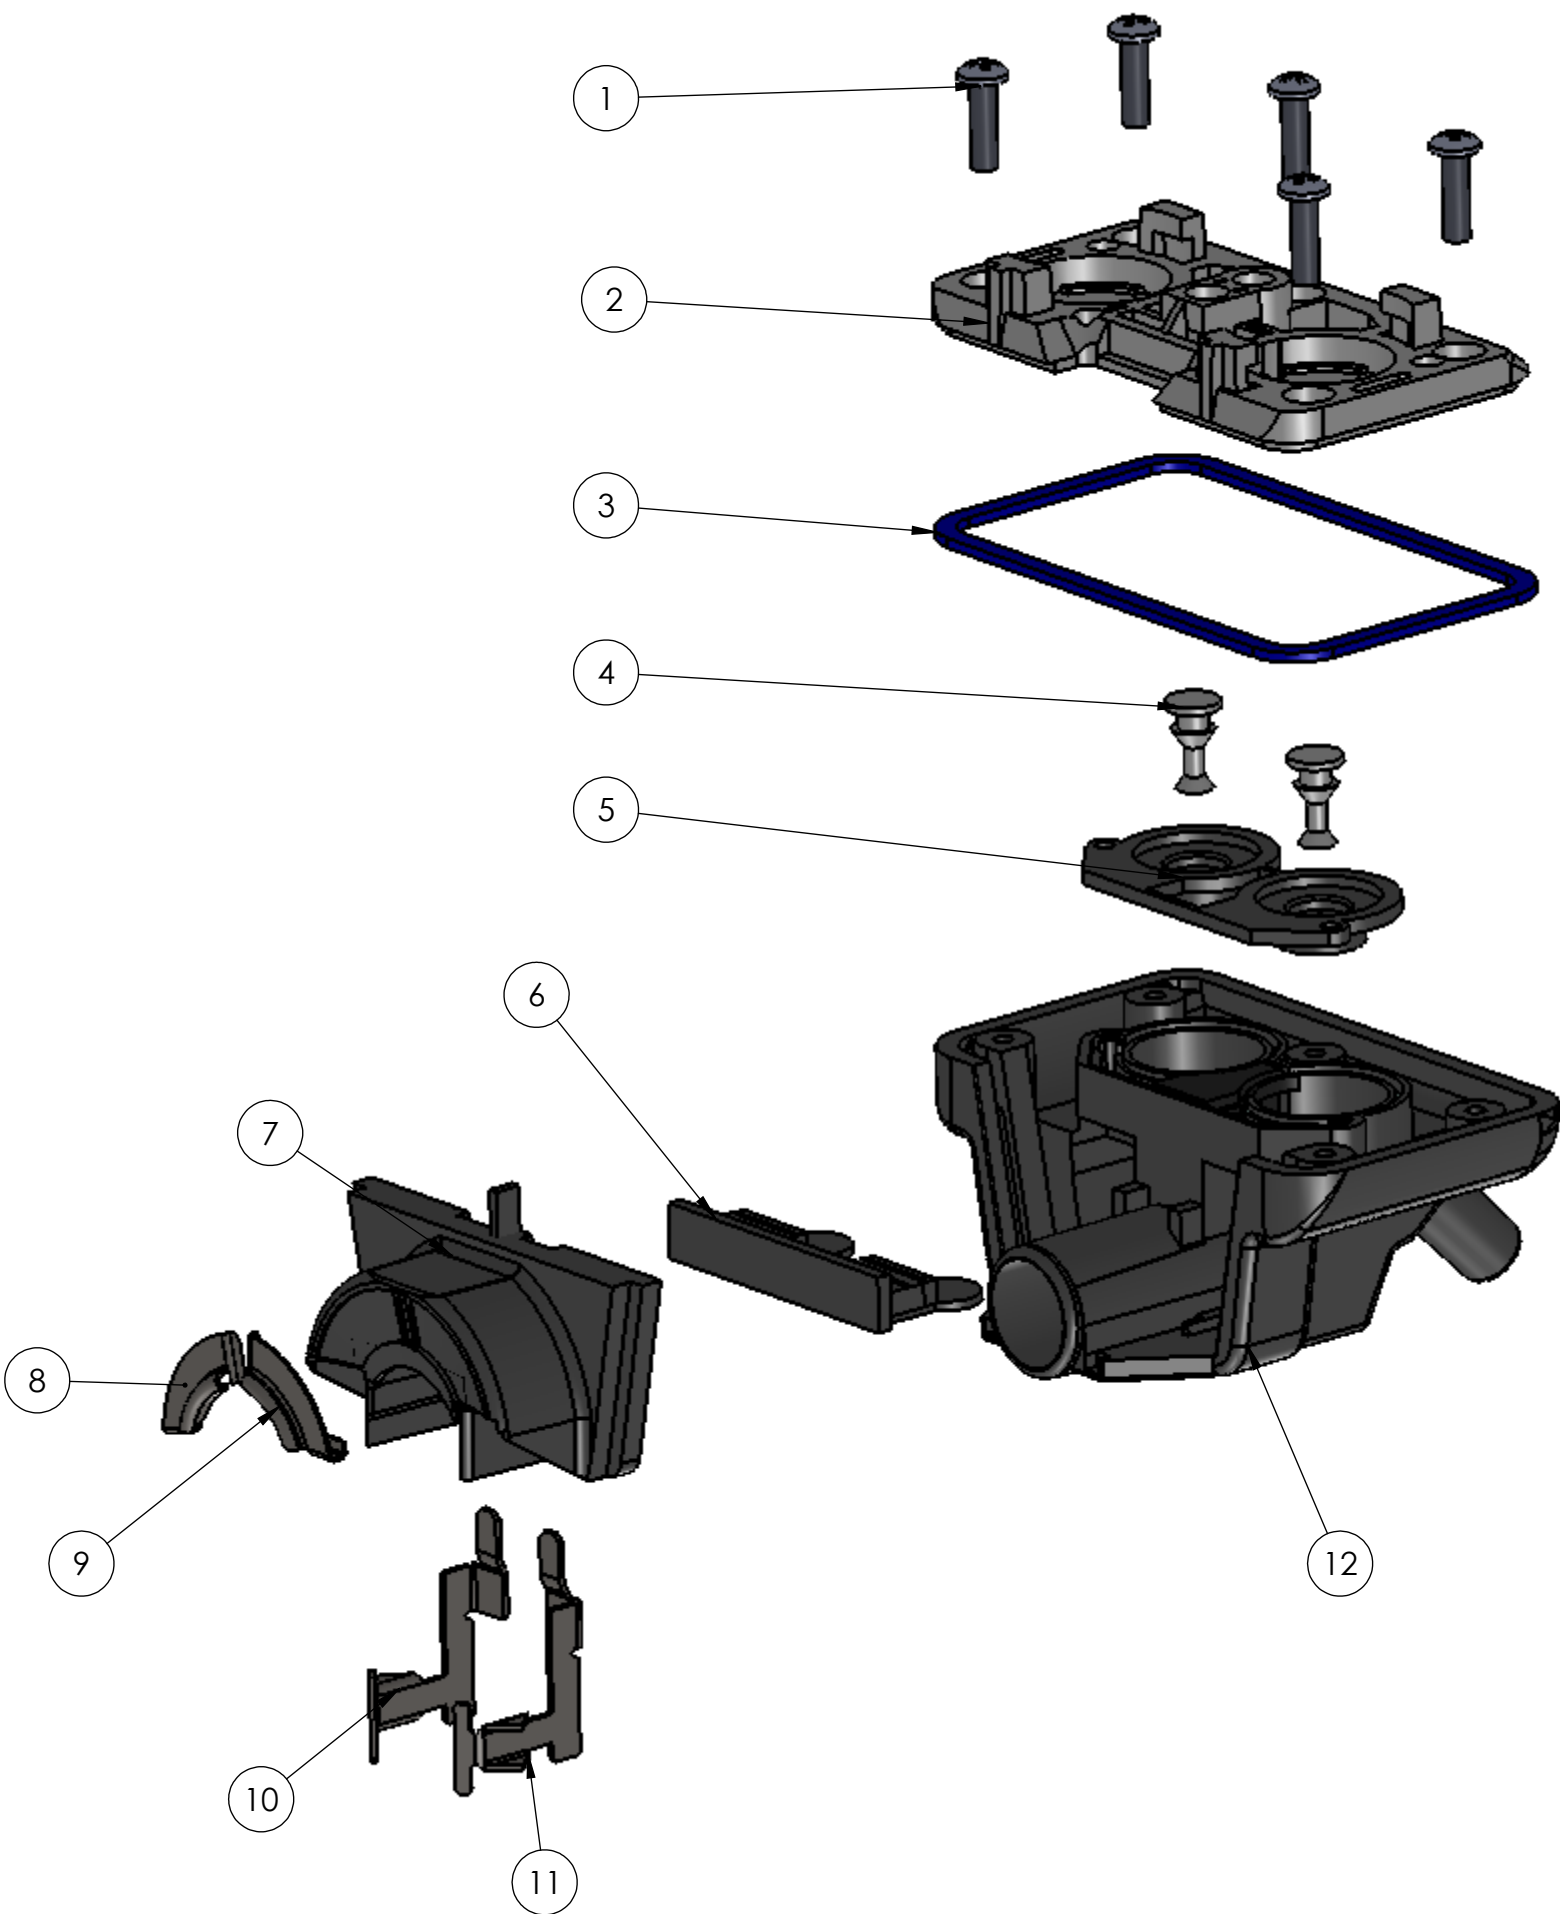

#43322 Replacement base kit for stallcock Dellatron pulsator

ITEM	PART NUMBER	DESCRIPTION	QTY.
1	98971	Replacement screw for white base plate	5
2	43305	Replacement white base plate	1
3	98951	Replacement blue gasket	1
4	98941	Replacement white axle for diaphragm	2
5	98946	Replacement top diaphragm for New Style Dellatron	1
6	98947	Replacement bottom diaphragm for New Style Dellatron	1
7	43324	Replacement base slide for stallcock mount (Includes: 8-11)	1
8	43332	Replacement left hand guard	1
9	43331	Replacement right hand guard	1
10	43328	Replacement left hand contact pin	1
11	43327	Replacement right hand contact pin	1
12	43320	Replacement stallcock base only	1
	98968	Replacement 2 piece rebuild kit for new style Dellatron (Includes: 5-6)	