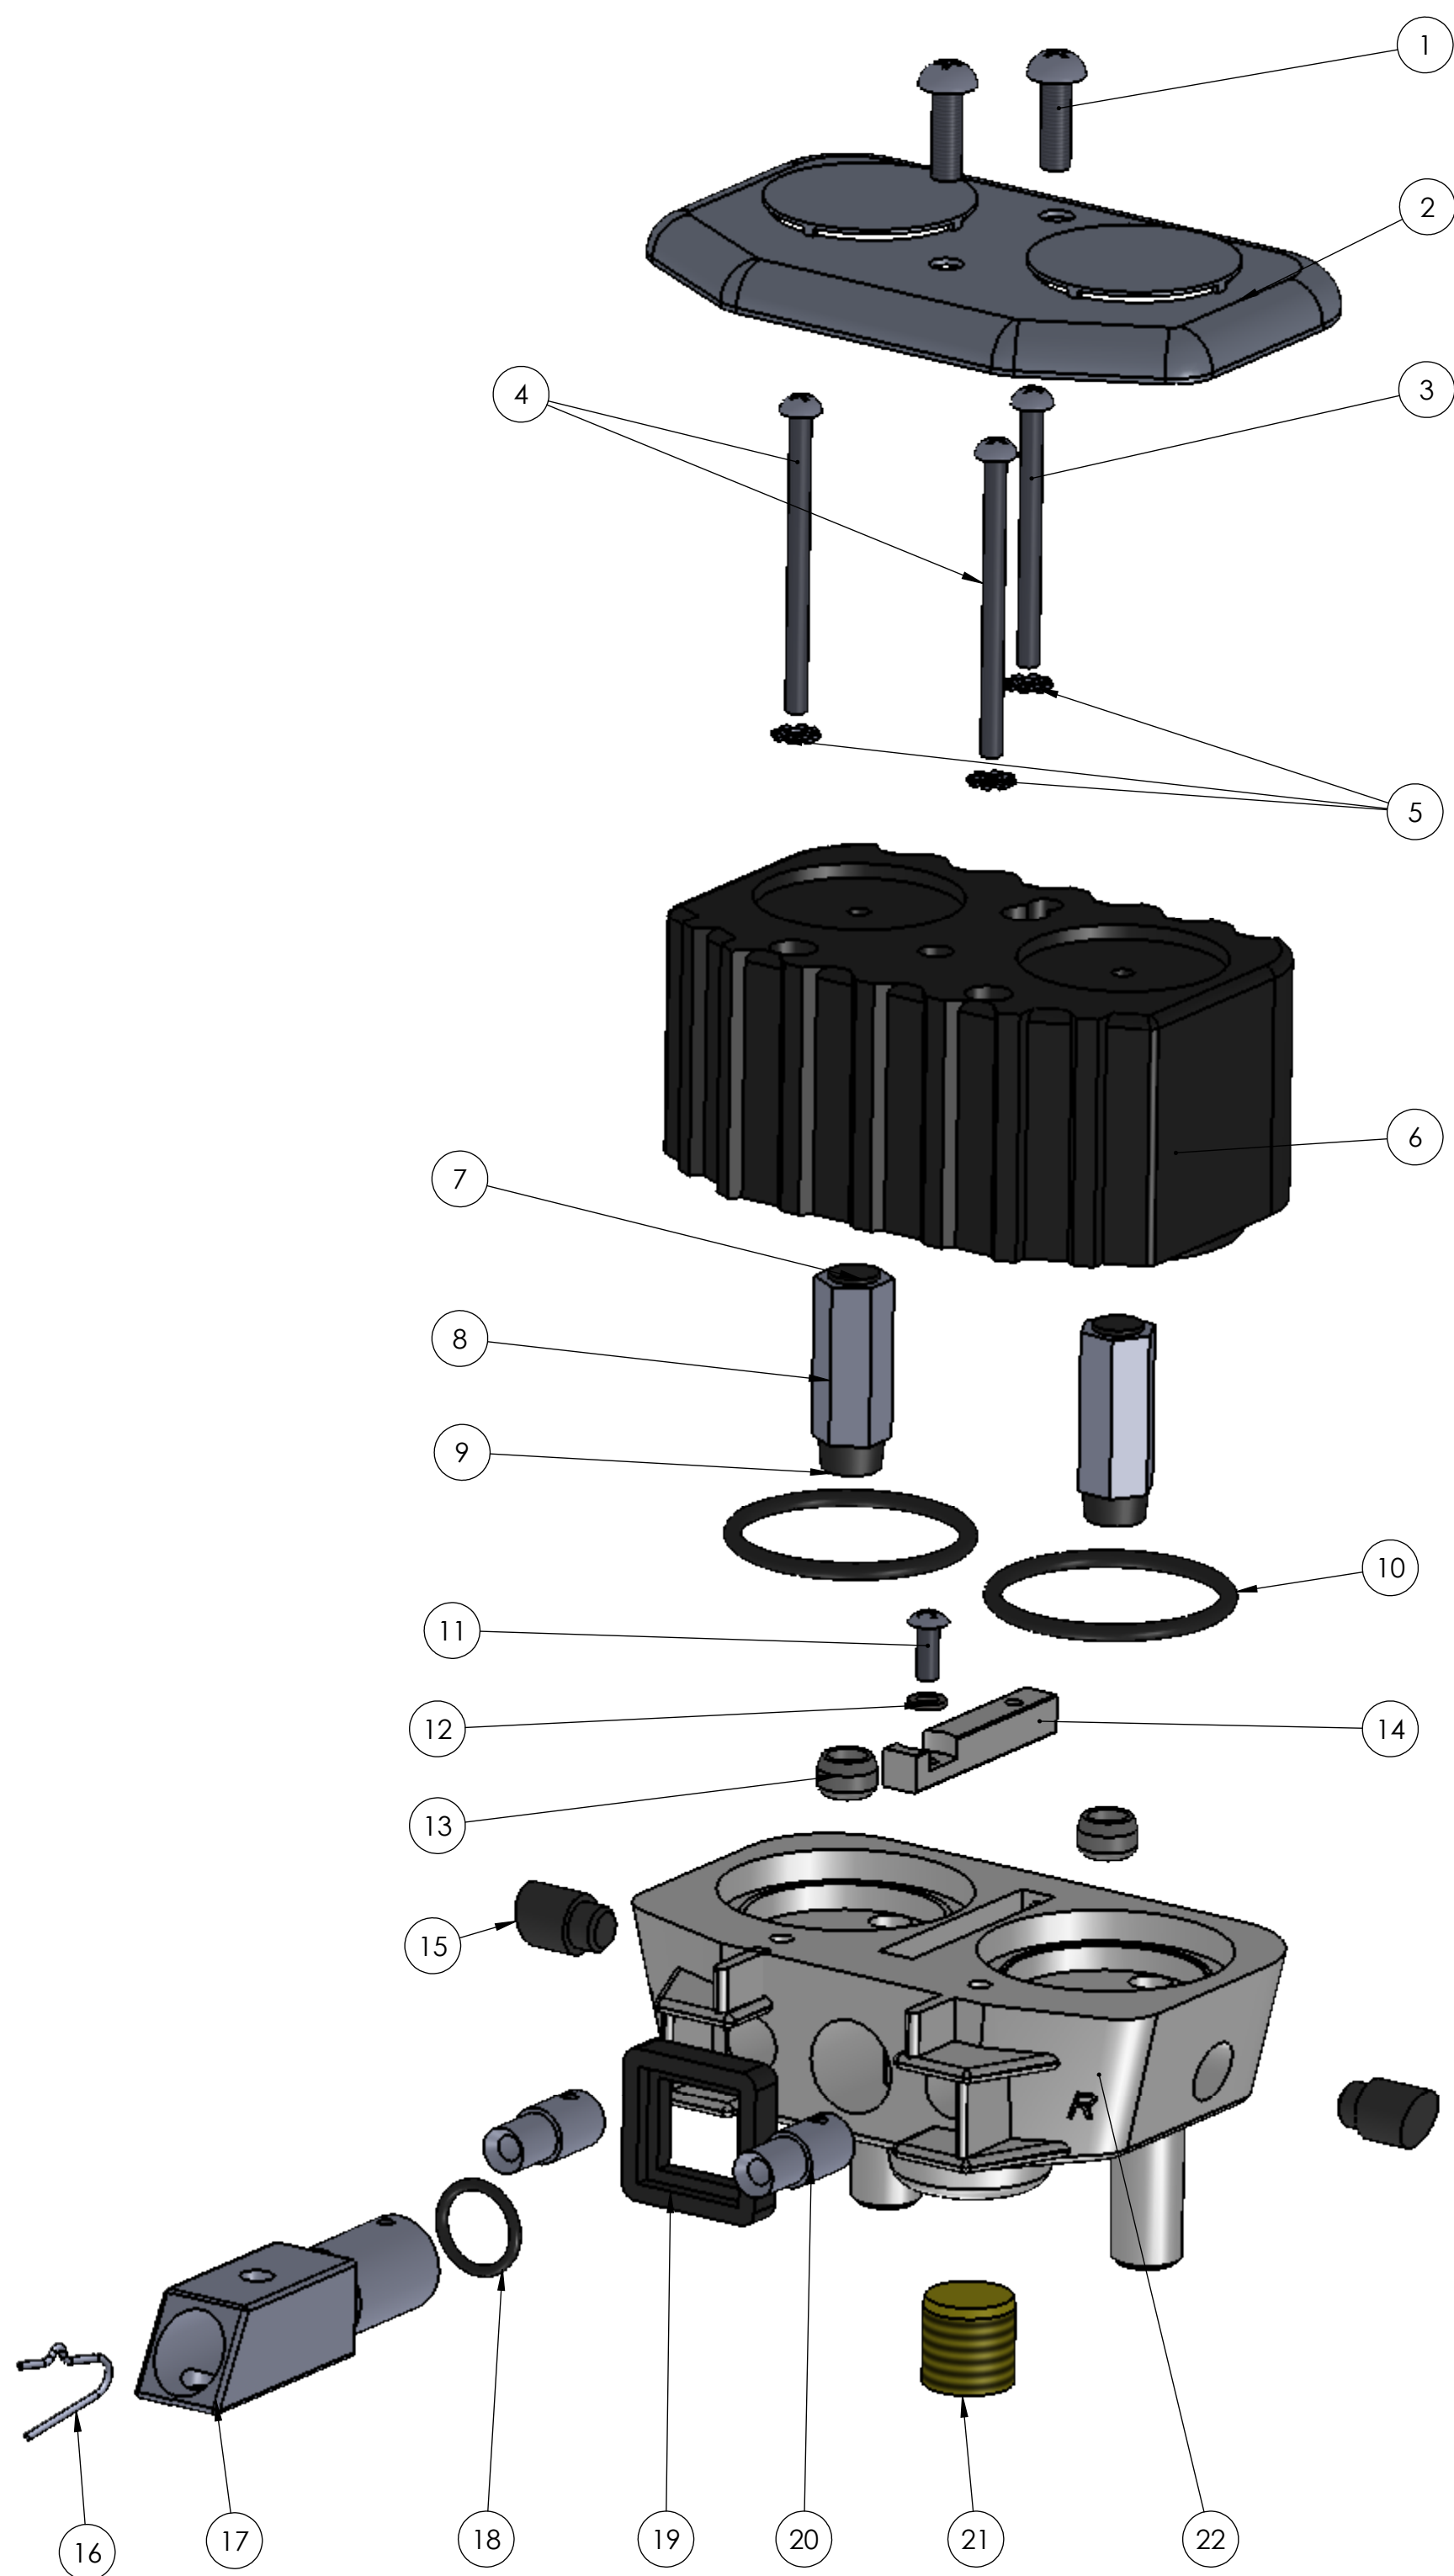

# #43160 Replacment Square Nipple Pulsator for Surge ,Standard Cover

ITEM	PART NUMBER	DESCRIPTION	QTY
1	43118	Cover Screw	2
2	43137	Standard Cover	1
3	43253	Short Screw	1
4	43252	Long Screw	2
5	NS5492	Lock Washer	3
6	43115	Black Coil	1
7	43108	Top Plug	2
8	43104	Piston (Includes #'s: 7-9)	2
9	43107	Bottom Cap	2
10	43102	O-ring	2
11	NS5510	Screw for Bridge	1
12	NS5492	Lock Washer	1
13	NS43150-2	S/S Piston Seat	2
14	NS43150-3	Connector Bridge	1
15	43171	Rubber Side Plug	2
16	43151	Spring	1
17	NS43134	Center Contact Pin	1
18	NS43150-7	O-ring for Square Pin	1
19	43175	Square Gasket	1
20	43135	Side Contact Pin	2
21	43173	Plug	1
22	43162	Square Nipple Base Kit (Includes #'s: 11-22)	1
	43105	Repair Kit (Includes #'s: 7-10)	