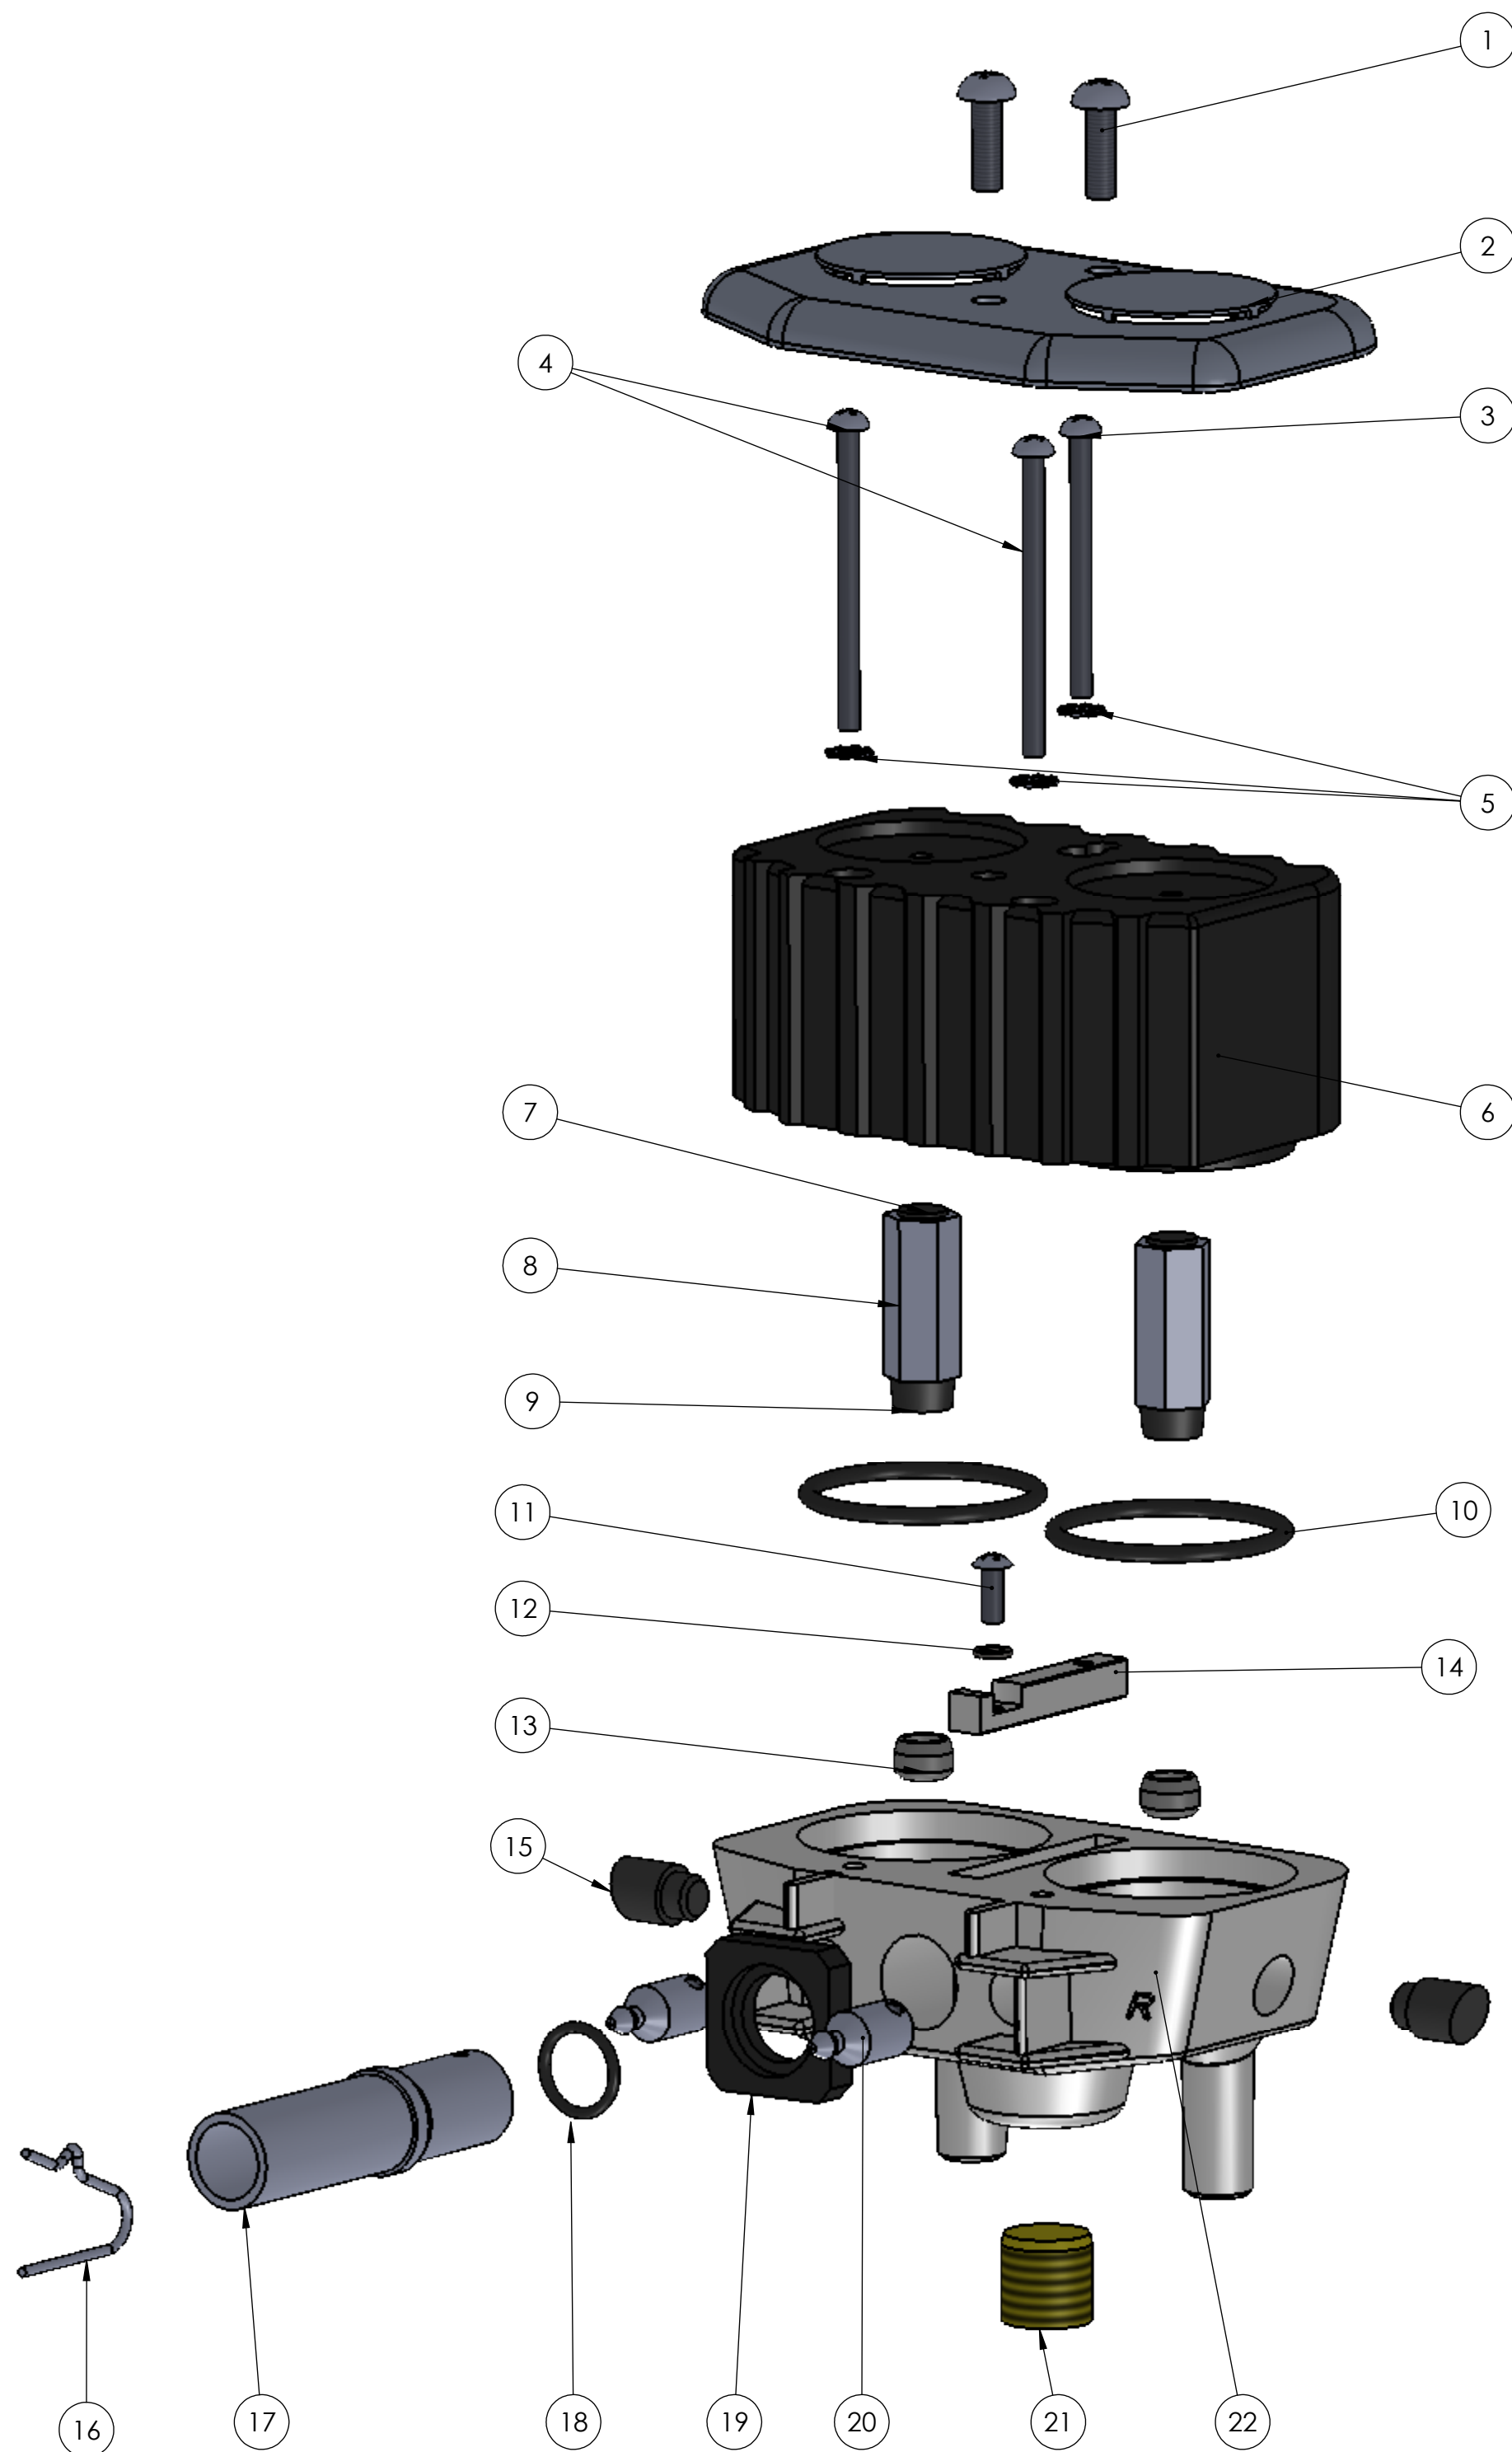

#43165 Replacement Round Nipple Pulsator for Surge , Standard Cover

| ITEM | PART NUMBER | DESCRIPTION | QTY |
|------|-------------|---|-----|
| 1 | 43118 | Cover Screw | 2 |
| 2 | 43137 | Standard Cover | 1 |
| 3 | 43253 | Short Screw | 1 |
| 4 | 43252 | Long Screw | 2 |
| 5 | NS5492 | Lock Washer | 3 |
| 6 | 43115 | Black Coil | 1 |
| 7 | 43108 | Top Plug | 2 |
| 8 | 43104 | Piston (Includes #'s: 7-9) | 2 |
| 9 | 43107 | Bottom Cap | 2 |
| 10 | 43105 | O-ring | 2 |
| 11 | NS5510 | Screw for Bridge | 1 |
| 12 | NS5492 | Lock Washer | 1 |
| 13 | NS43150-2 | S/S Piston Seat | 2 |
| 14 | NS43150-3 | Connector Bridge | 1 |
| 15 | 43171 | Rubber Side Plug | 2 |
| 16 | 43151 | Spring | 1 |
| 17 | NS43144 | Round Contact Pin | 1 |
| 18 | NS43150-7 | O-ring for Round Pin | 1 |
| 19 | 43178 | Round Gasket | 1 |
| 20 | 43145 | Side Contact Pin | 1 |
| 21 | 43173 | Plug | 1 |
| 22 | 43162 | Round Nipple Base Kit (Includes #'s: 11-22) | 1 |
| | 43105 | Repair Kit (Includes #'s: 7-10) | |