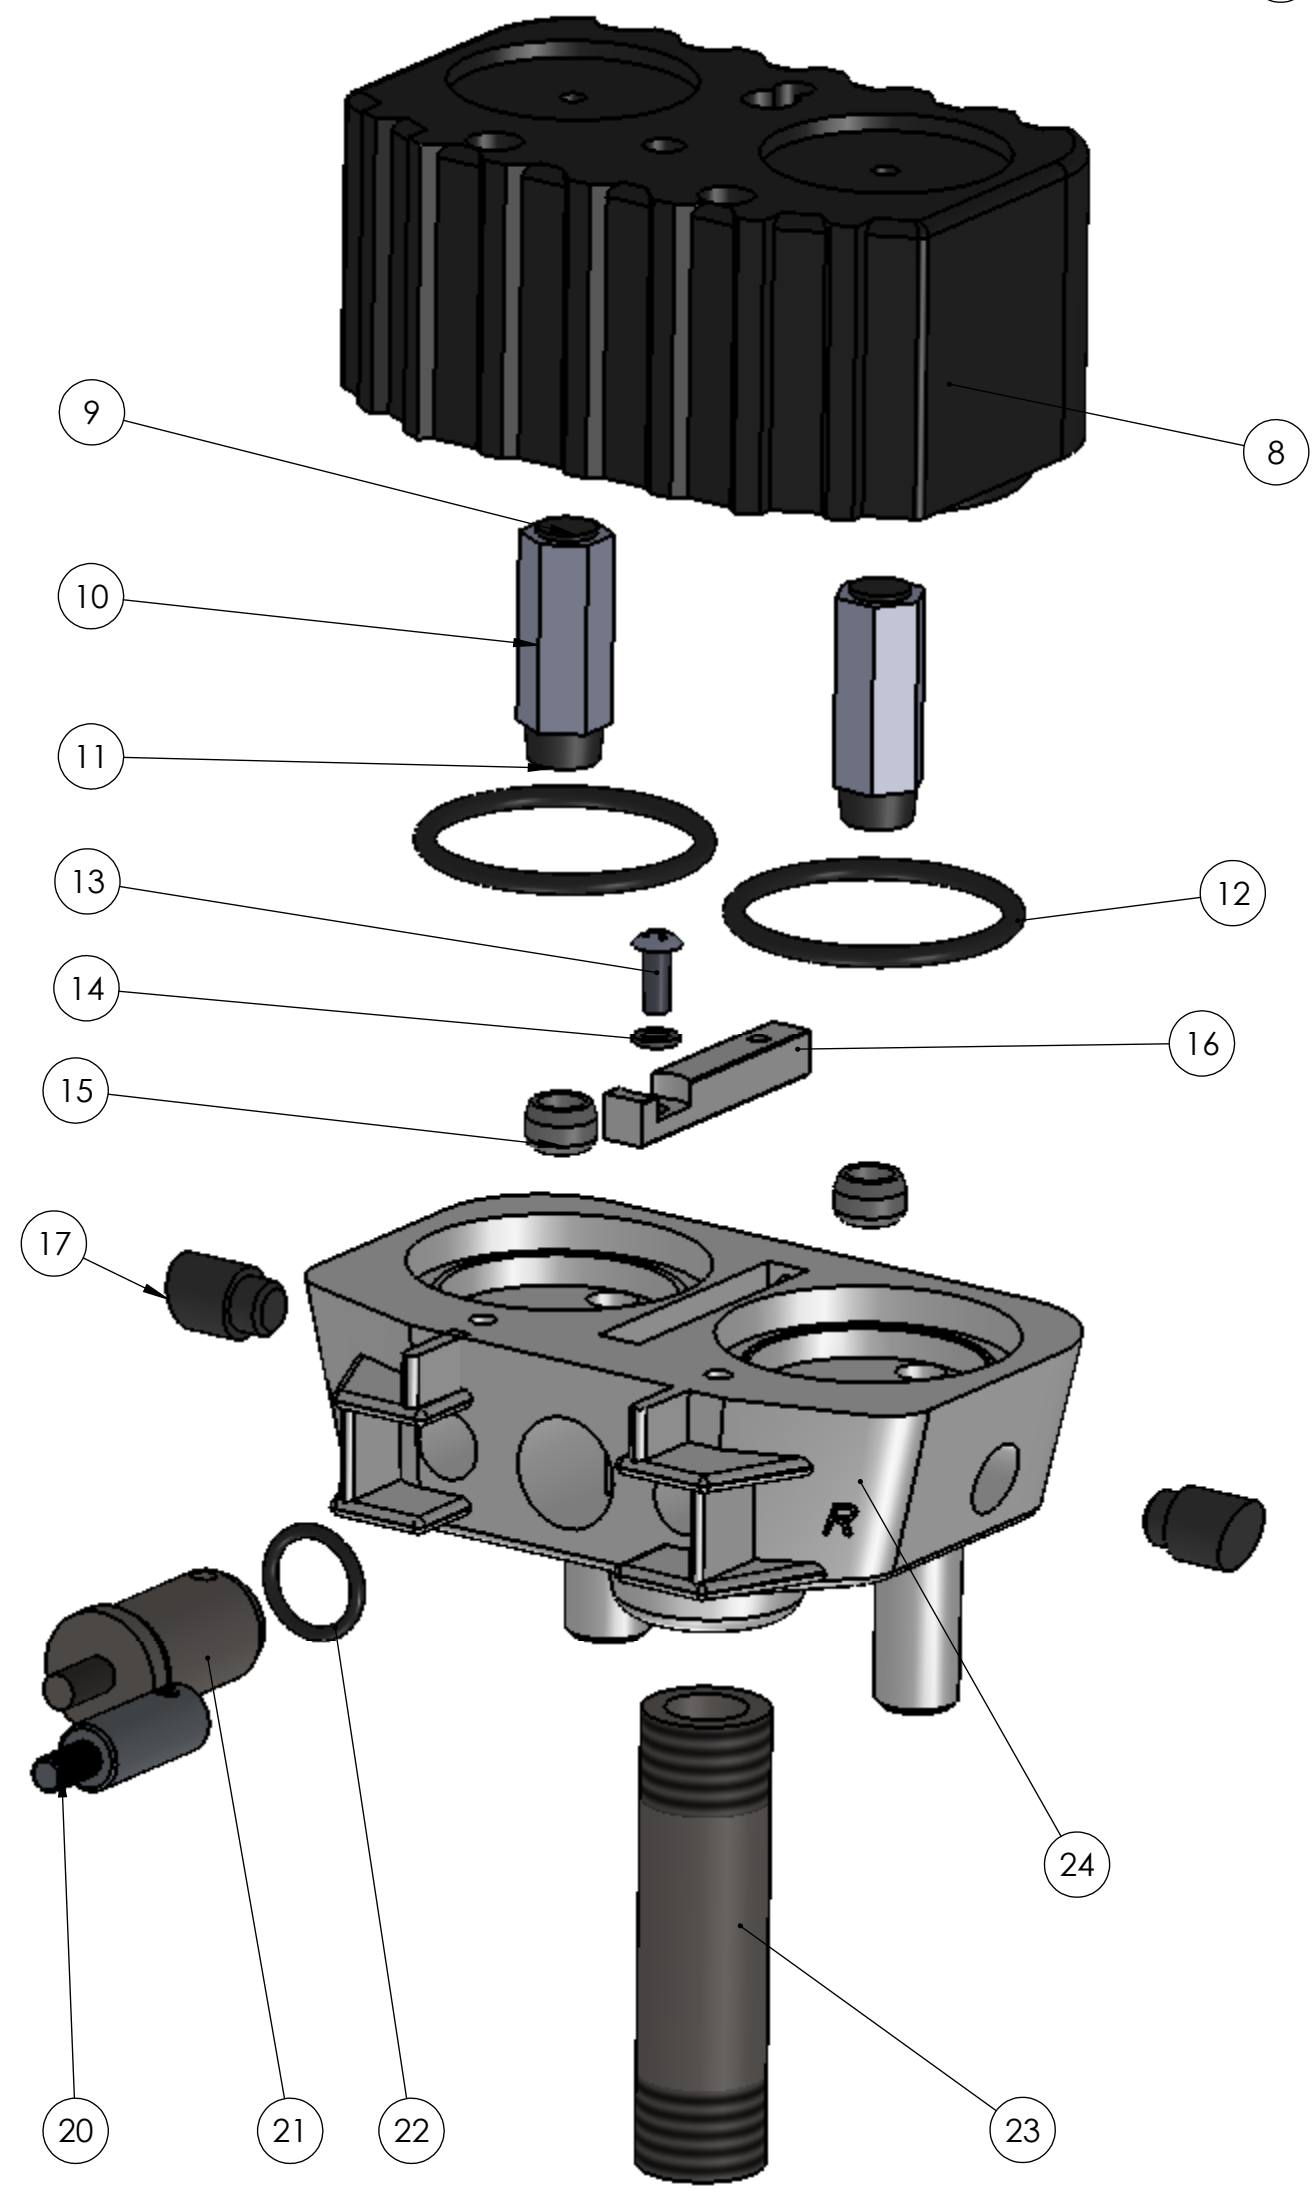

#43155 Replacement Parlor Style Pulsator for Surge , Standard Cover

#43156 Replacement Parlor Style Pulsator for Surge , Fresh Air Cover

ITEM	PART NUMBER	DESCRIPTION	Qty.
1	43118	Replacement cover screw	2
2	43137	Replacement standard cover	1
3	10600	Replacement fresh air cover	1
4	43252	Replacement long screw	2
5	43253	Replacement short screw	1
6	10601	Replacement o-ring for fresh air cover	2
7	NS5492	Replacement lock washer	3
8	43115	Replacement black coil	1
9	43108	Replacement top plug	2
10	43104	Replacement piston (Includes #'s: 9-11)	2
11	43107	Replacement bottom cap	2
12	43102	Replacement o-ring	2
13	NS5510	Replacement screw for bridge	1
14	NS5492	Replacement lock washer	1
15	NS43150-2	Replacement S/S piston seat	2
16	NS43150-3	Replacement connector bridge	1
17	43171	Replacement rubber side plug	2
18	43149	Replacement knob	3
19	NS5481	Replacement washer	6
20	43125	Replacement side contact pin	2
21	NS43124	Replacement center contact pin	1
22	NS43150-7	Replacement center o-ring	1
23	43181	3/8" x 2.5" galvanized nipple	1
24	43157	Replacement Parlor Style Base Kit (Includes #'s: 13-24)	1
	43105	Replacement Repair Kit (Includes #'s: 9-12)	