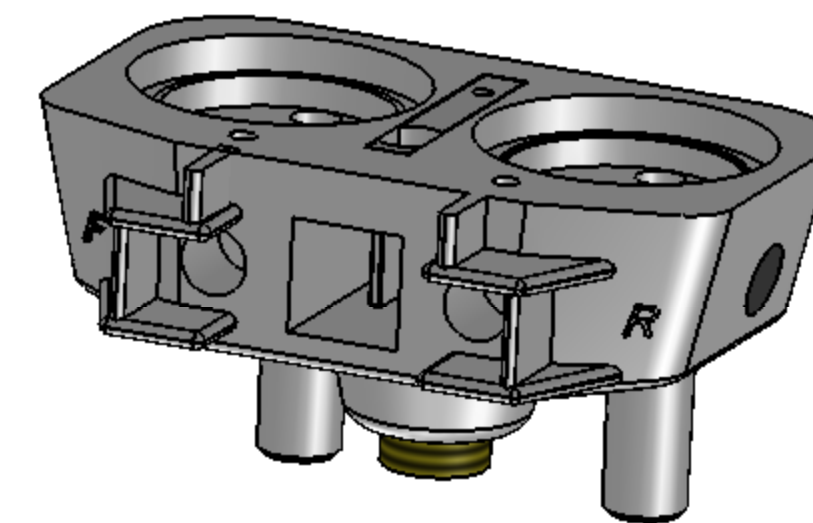

43132

Round or Square nipple to parlor conversion kit for Surge, Short Version

43130

Round nipple to parlor conversion kit for Surge, Long Version

43120

Square nipple to parlor conversion kit for Surge, Long Version

43122

Square nipple to parlor conversion kit for Surge, Short Version

E-Zee Copy & N/S Round Nipple

O/S Round Nipple

O/S Square Nipple

N/S Square Nipple