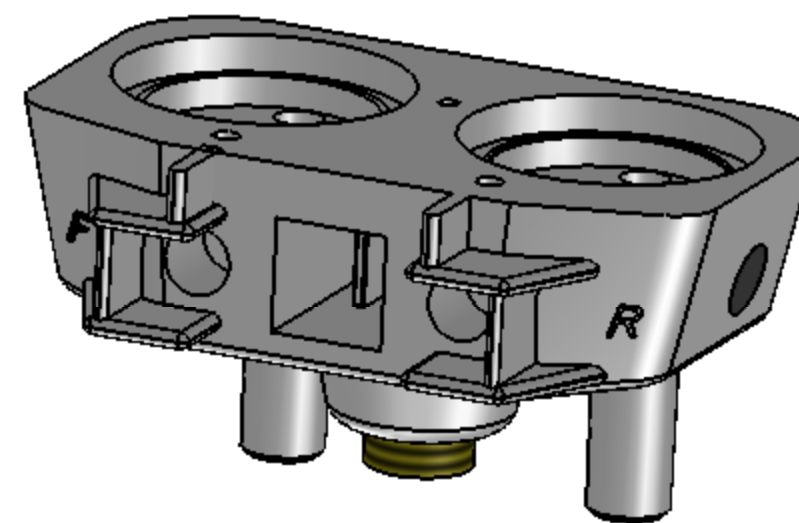

43132

Round or Square nipple to parlor conversion kit for Surge, Short Version

43130

Round nipple to parlor conversion kit for Surge, Long Version

43120

Square nipple to parlor conversion kit for Surge, Long Version

43122

Square nipple to parlor conversion kit for Surge, Short Version

E-Zee Copy & N/S Round Nipple

O/S Round Nipple

O/S Square Nipple

N/S Square Nipple