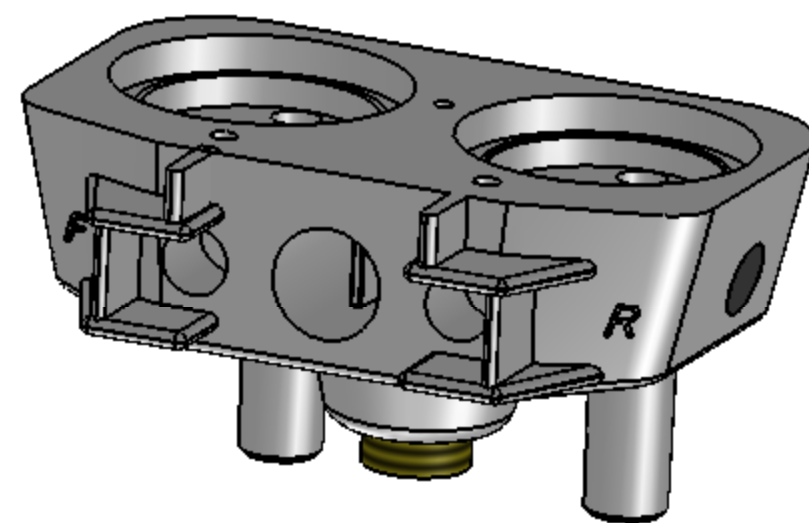

43132

Round or Square nipple to parlor conversion kit for Surge, Short Version

43130

Round nipple to parlor conversion kit for Surge, Long Version

43120

Square nipple to parlor conversion kit for Surge, Long Version

43122

Square nipple to parlor conversion kit for Surge, Short Version

E-Zee Copy & N/S Round Nipple

O/S Round Nipple

O/S Square Nipple

N/S Square Nipple