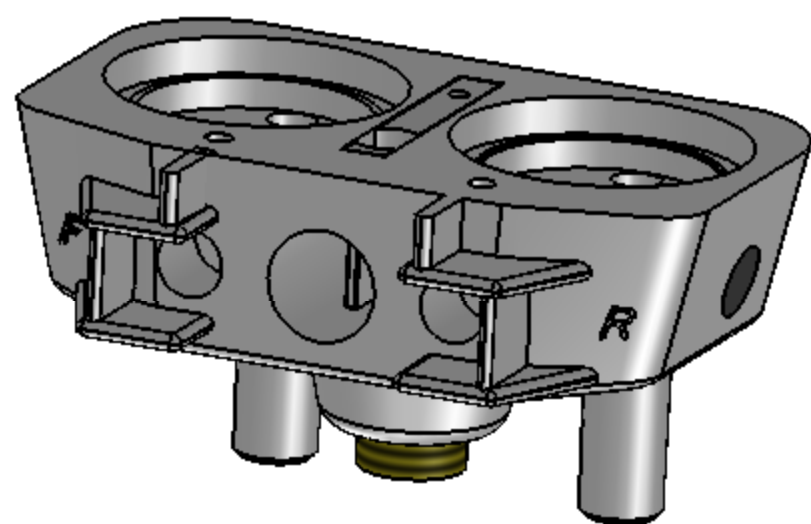

43132

Round or Square nipple to parlor conversion kit for Surge, Short Version

43130

Round nipple to parlor conversion kit for Surge, Long Version

43120

Square nipple to parlor conversion kit for Surge, Long Version

43122

Square nipple to parlor conversion kit for Surge, Short Version

E-Zee Copy & N/S Round Nipple

O/S Round Nipple

O/S Square Nipple

N/S Square Nipple