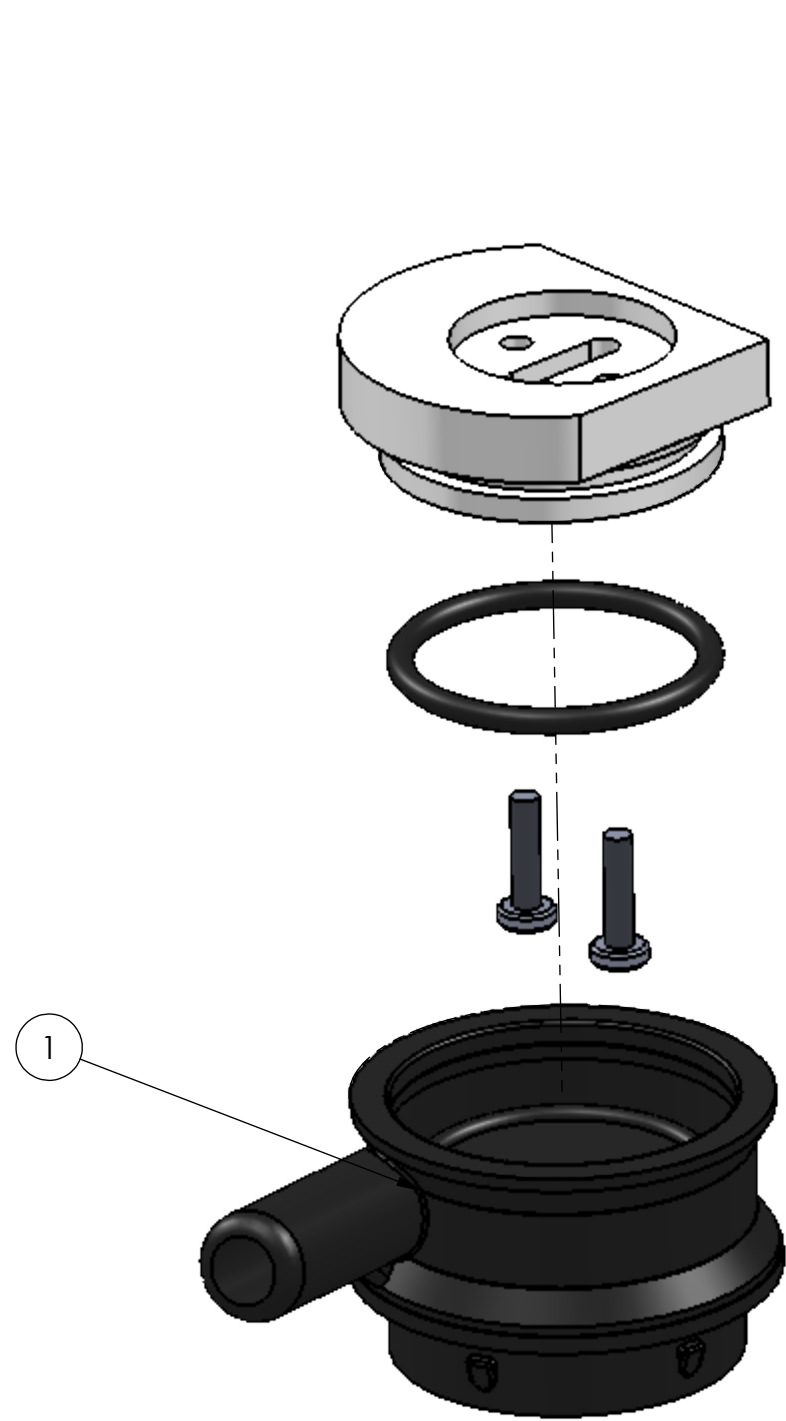

#43087
 Replacment white adapter
 kit for OHTA to HP chamber

#43090
 Black adaptor kit for OHTA
 to D#95 adaptor

#43095
 Gray adaptor kit for OHTA
 to D#95 chamber

ITEM	PART NUMBER	DESCRIPTION	QTY
1	23026	Complete chamber for HP lid, for OHTA Pulsator	1

ITEM	PART NUMBER	DESCRIPTION	QTY
1	23031	Complete adaptor for D#95 to DL lid	1

ITEM	PART NUMBER	DESCRIPTION	QTY
1	23055	Chamber w/check vlave & gasket for D#95 to DL lid	1