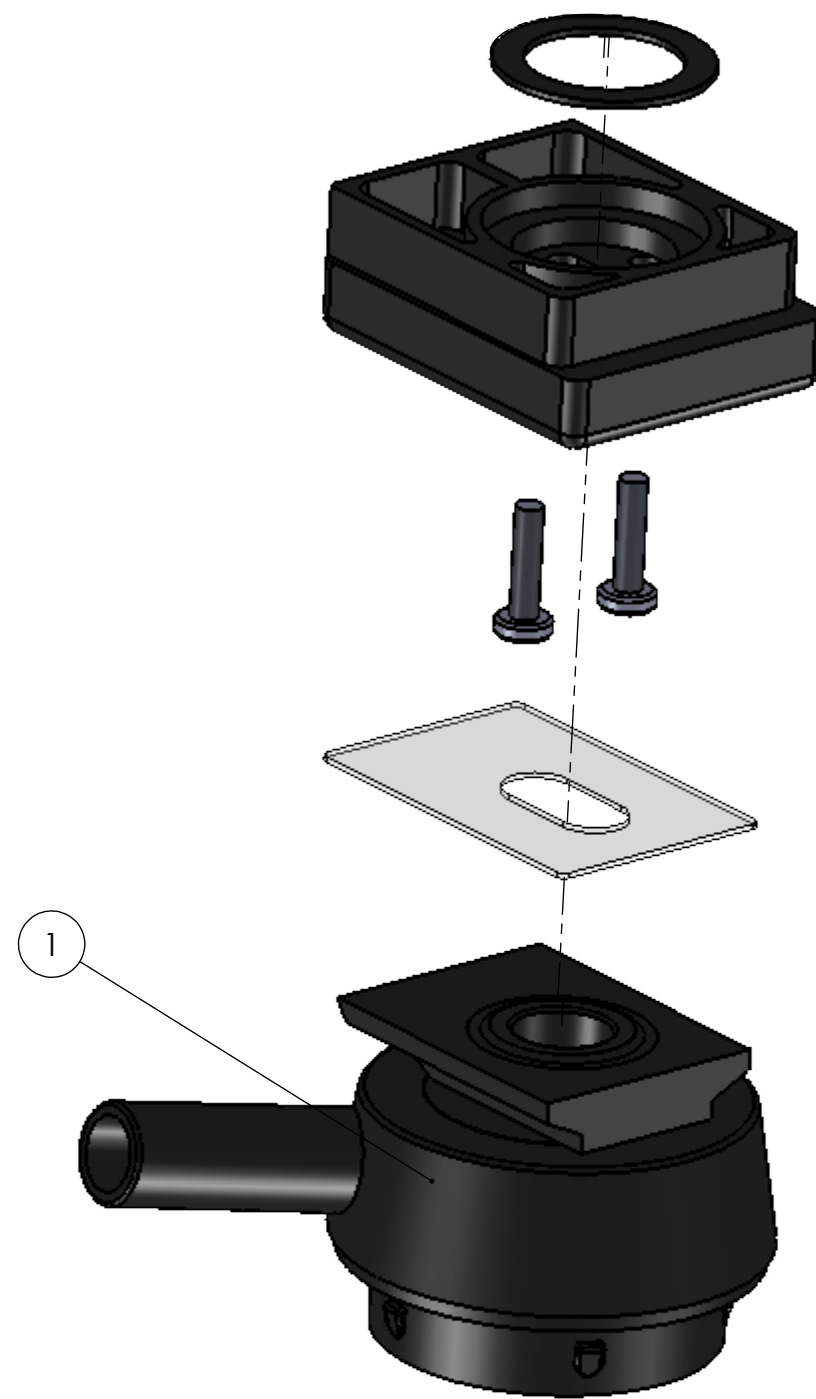

#43087
 Replacment white adapter
 kit for OHTA to HP chamber

#43090
 Black adaptor kit for OHTA
 to D#95 adaptor

#43095
 Gray adaptor kit for OHTA
 to D#95 chamber

ITEM	PART NUMBER	DESCRIPTION	QTY
1	23026	Complete chamber for HP lid, for OHTA Pulsator	1

ITEM	PART NUMBER	DESCRIPTION	QTY
1	23031	Complete adaptor for D#95 to DL lid	1

ITEM	PART NUMBER	DESCRIPTION	QTY
1	23055	Chamber w/check vlave & gasket for D#95 to DL lid	1