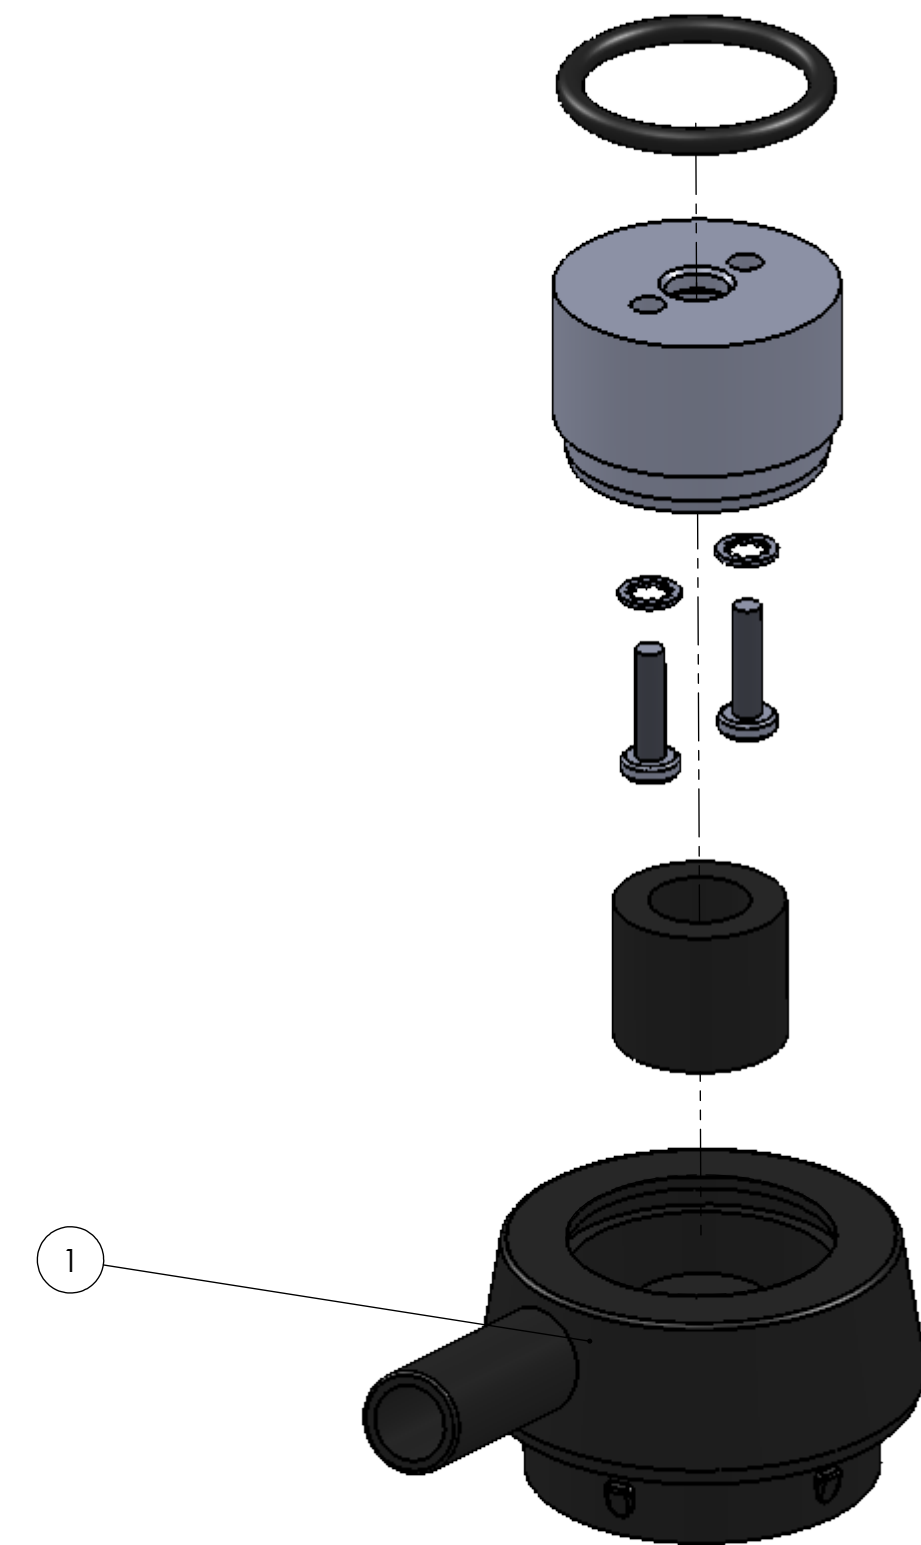

#43087
 Replacment white adapter
 kit for OHTA to HP chamber

#43090
 Black adaptor kit for OHTA
 to D#95 adaptor

#43095
 Gray adaptor kit for OHTA
 to D#95 chamber

ITEM	PART NUMBER	DESCRIPTION	QTY
1	23026	Complete chamber for HP lid, for OHTA Pulsator	1

ITEM	PART NUMBER	DESCRIPTION	QTY
1	23031	Complete adaptor for D#95 to DL lid	1

ITEM	PART NUMBER	DESCRIPTION	QTY
1	23055	Chamber w/check vlave & gasket for D#95 to DL lid	1