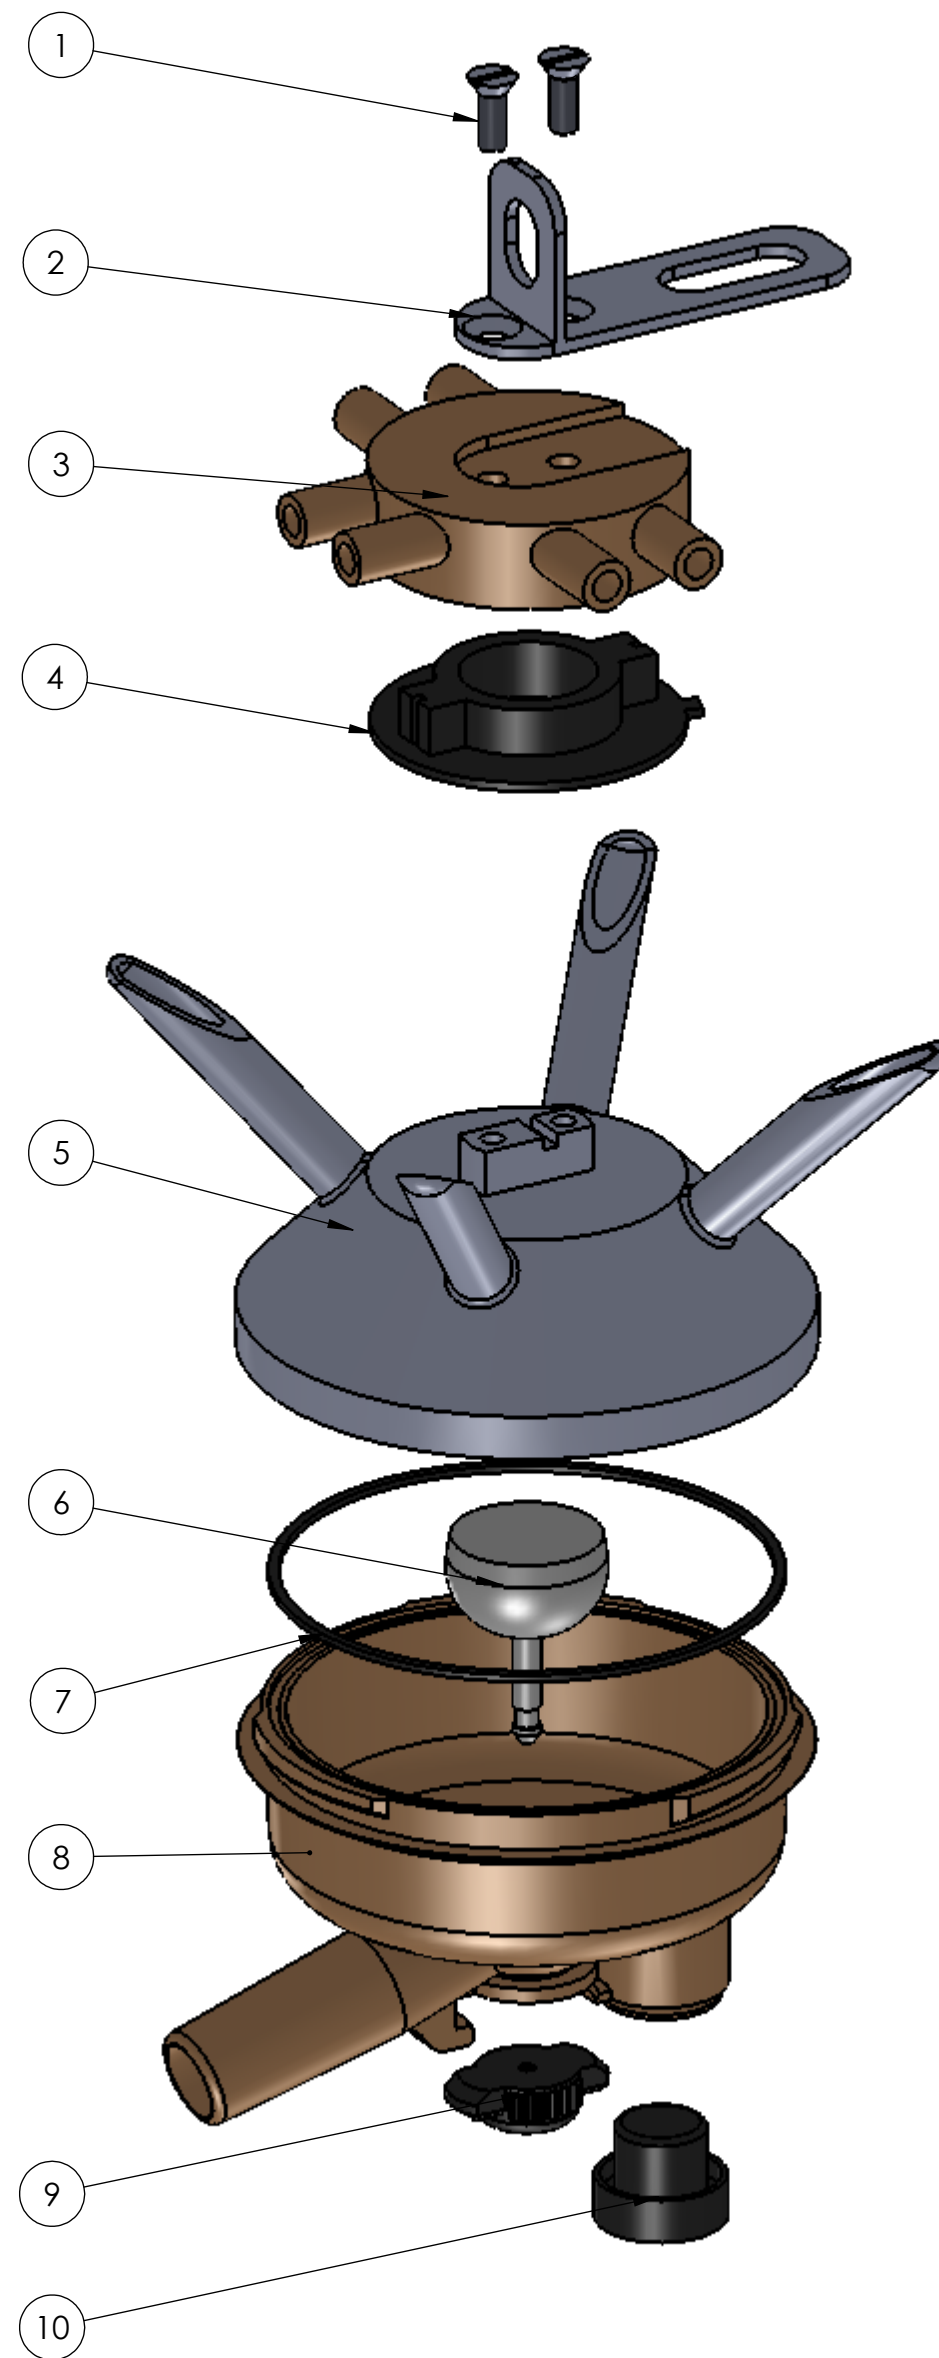

#10875
 Replacement Super Lite claw
 WITHOUT valve, with USED original top

#10876
 Replacement Super Lite claw
 WITH valve, with USED original top

ITEM	PART NUMBER	DESCRIPTION	QTY.
1	10883	Replacement screw	2
2	10885	Replacement top stainless hanger with loop	1
3	10884	Replacement air chamber	1
4	10899	Replacement gasket for air chamber	1
5	112070	Used Original stainless top	1
6	10862	Replacement white shutoff	1
7	10873	Replacement bowl gasket	1
8	10895	Replacement Super bowl with valve hole	1
	10894	Replacement Super bowl without valve hole	
9	10864	Replacement shutoff clip	1
10	10881	Replacement bumper	1
11	10897	Replacement bowl kit for Super claw WITH valve (Includes: 6-10)	1
12	10896	Replacement bowl kit for Super claw WITHOUT valve (Includes: 7, 8a, 10)	1