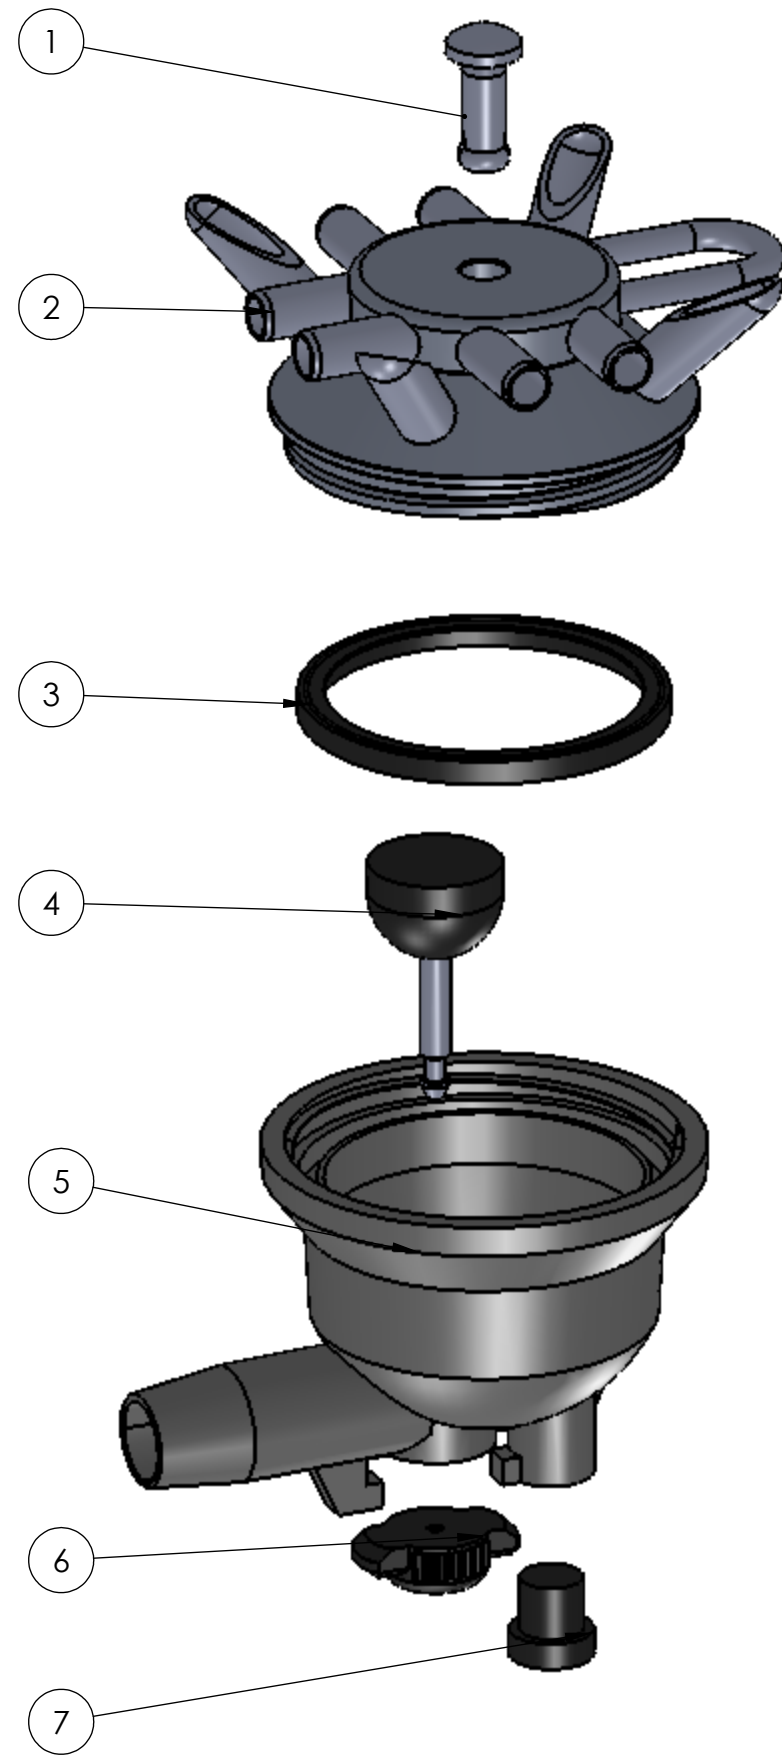

#10867 Complete replacement alternating Flow-view claw

ITEM	PART NUMBER	DESCRIPTION	QTY.
1	10882	Replacement vent	1
2	10869	Replacement alternating stainless top	1
3	10865	Replacement bowl gasket	1
4	10861	Replacement shutoff	1
5	10860	Replacement full-view bowl, 180cc	1
6	10864	Replacement shutoff clip	1
7	10870	Replacement bumper	1