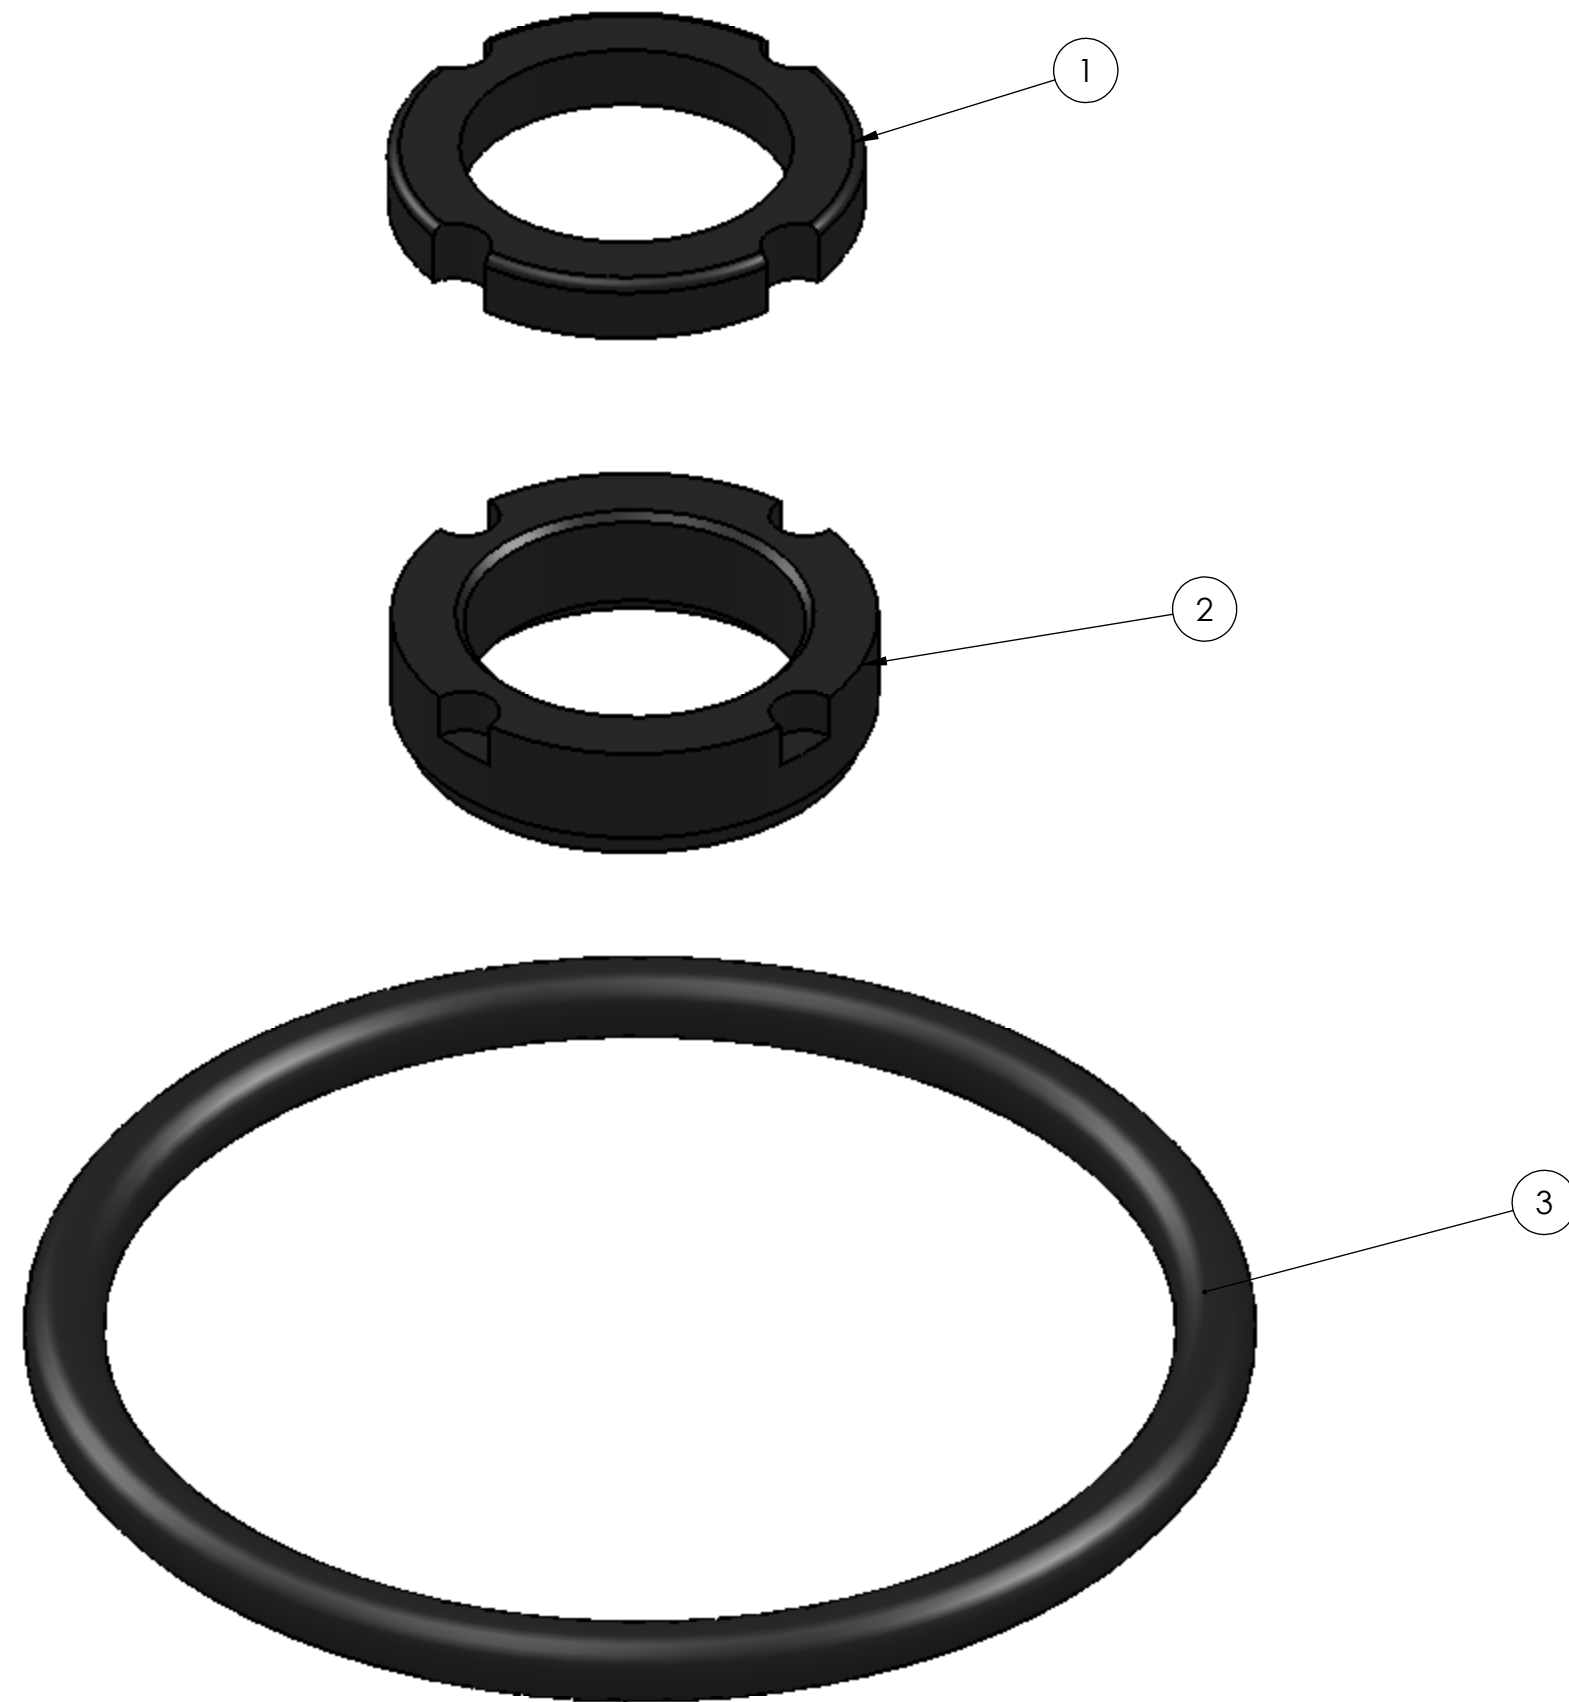

#10395
Kit for Kleen-Flo D-Style milk pump, 3 piece

ITEM NO.	PART NO.	DESCRIPTION	QTY.
1	10428	Replacement rubber seal for D-Style Milk Pump	1
2	10426	Carbon seal for D-Style Milk Pump	1
3	10427	Replacement 4" O-ring for D-Style Milk Pump	1