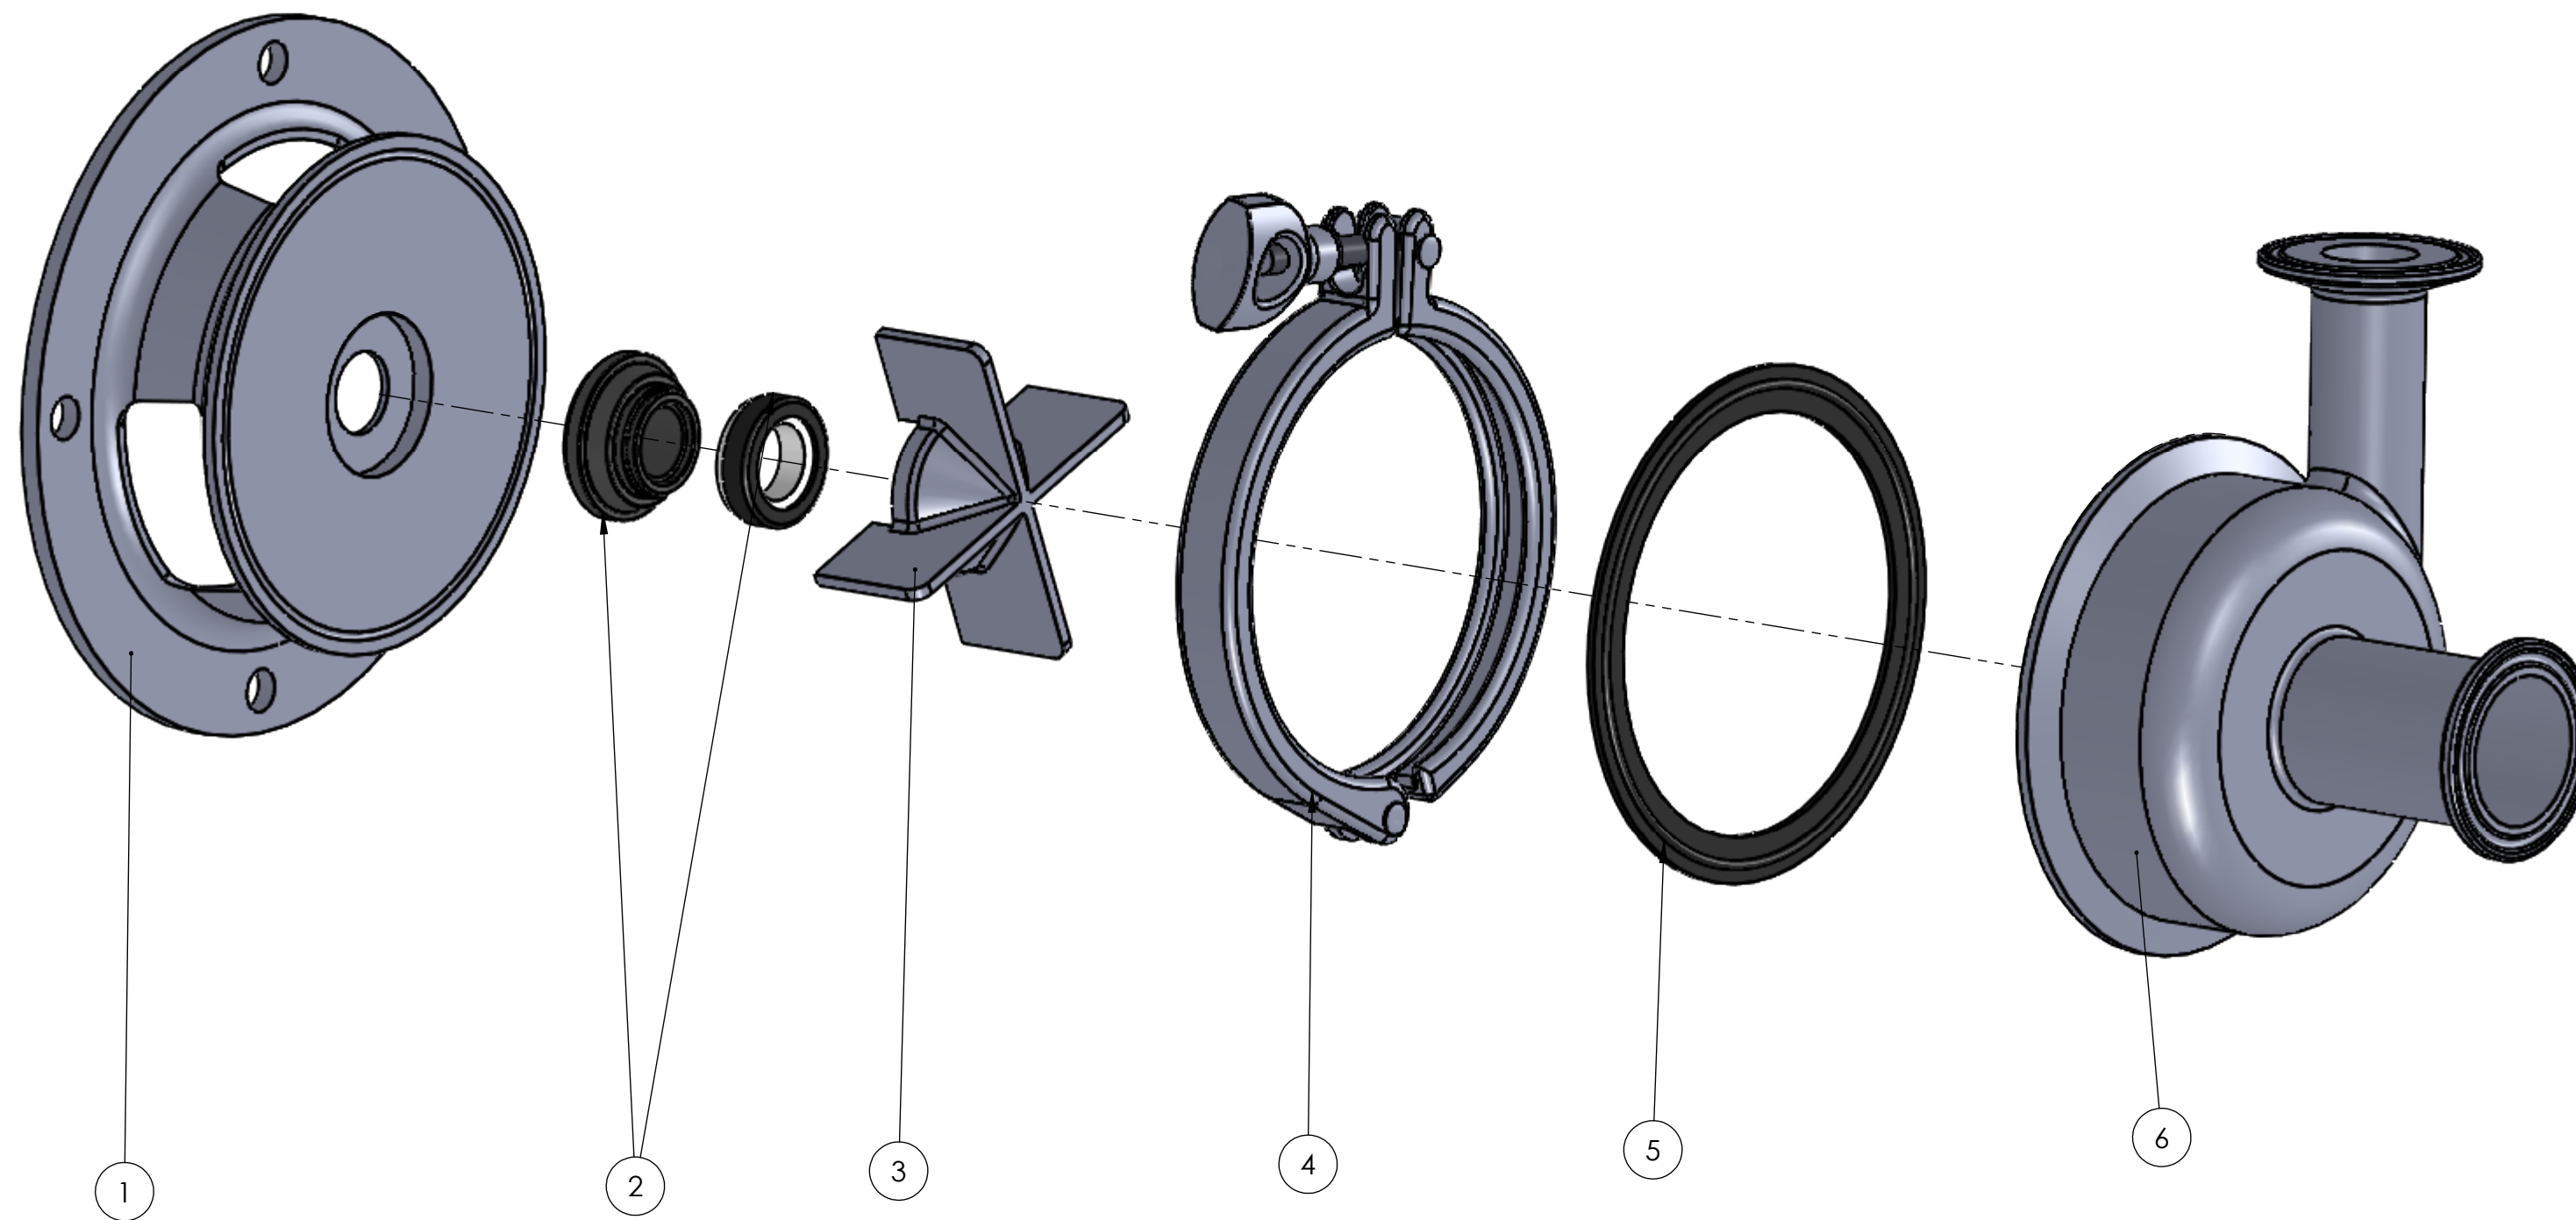

#10184- Replacement 4" milk pump assembly,less motor

#10185- 4" Milk pump with 1 HP Magnetek 1 phase

#10186-4" Milk pump with 1HP Sterling Stainless Steel motor, 1 phase

#10187-4" Milk pump with 1HP Sterling Stainless steel motor, 3 phase

ITEM	PART NUMBER	DESCRIPTION	QTY
1	10460	Flange	1
2	10190	Milk pump seal kit	1
3	10510	Impeller	1
4	17232	4" Heavy duty clamp	1
5	54325	4" Tri clover pipeline gasket	1
6	10180	4" Head	1