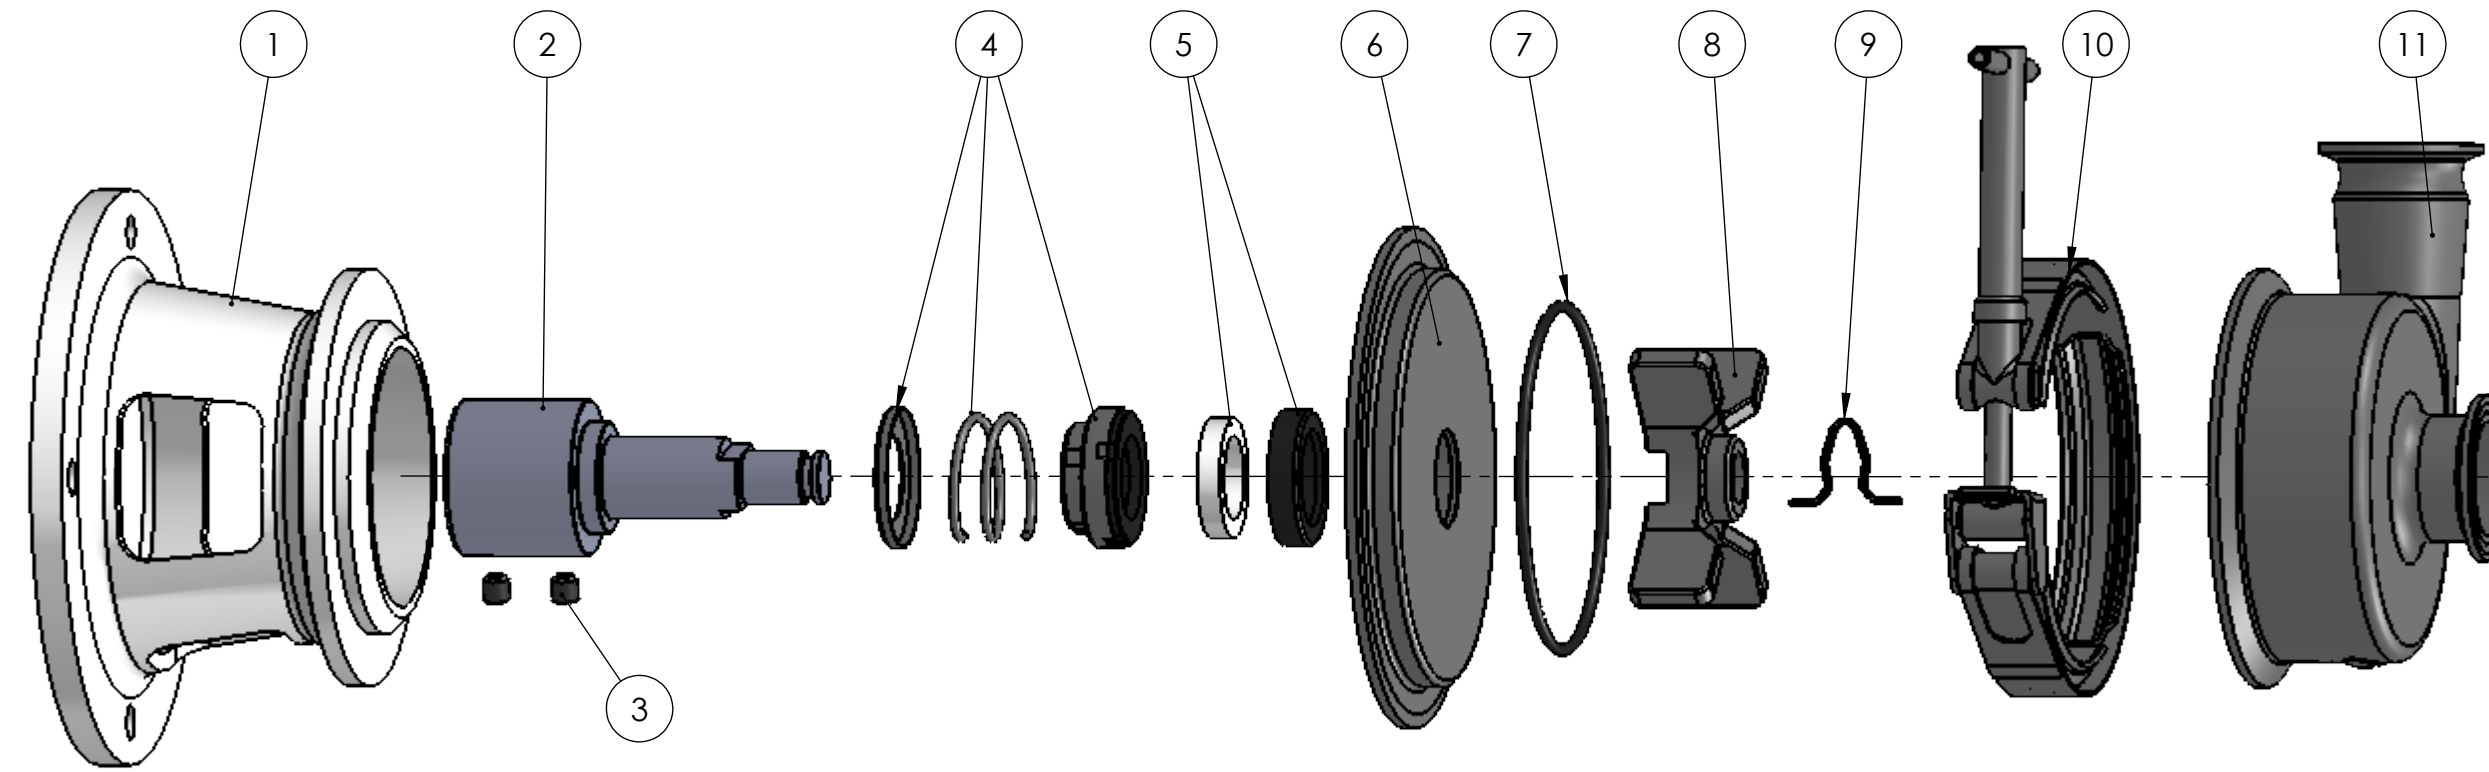

Thomsen External Milk Pump

- #59700- Thomsen #4 milk pump, 1.5" x 1.5", 3 3/8" Impeller 5/8" shaft
- #59701- Thomsen #4 milk pump, 1.5" x 1.5", 3 3/8" Impeller 5/8" shaft, reduced discharge
- #59704- Thomsen #4 milk pump, 1.5" x 1.5", 3 5/8" Impeller 5/8" shaft
- #59705- Thomsen #4 milk pump, 1.5" x 1.5", 3 5/8" Impeller 5/8" shaft, reduced discharge
- #59708- Thomsen #4 milk pump, 1.5" x 1.5", 3 7/8" Impeller 5/8" shaft
- #59710- Thomsen #4 milk pump, 1.5" x 1.5", 3 7/8" Impeller 7/8" shaft
- #59707- Thomsen #4 milk pump, 1.5" x 1.5", 3 7/8" Impeller 5/8" shaft, reduced discharge
- #59706- Thomsen #4 milk pump, 1.5" x 1.5", 3 7/8" Impeller 7/8" shaft, reduced discharge
- #59709- Thomsen #4 milk pump, 2" x 1.5", 3 7/8" Impeller 5/8" shaft
- #59711- Thomsen #4 milk pump, 2" x 1.5", 3 7/8" Impeller 7/8" shaft

ITEM	PART NUMBER	DESCRIPTION	QTY.
1	59775	Adapter for # 4 milk pump,	1
	59774	Adapter for # 5 milk pump, #9255-04 56-C	
	59777	Adapter for # 5 milk pump, #9259-04 182-T / 184-T	
	59776	Adapter for # 6 milk pump, #9265-04 56-C / 145-TC	
	59773	Adapter for # 6 milk pump, #9265-04 182-T / 184-T	
2	59784	Milk pump shaft for #4, #5, #6, 5/8"	1
	59786	Milk pump shaft for #4, #5, #6, 7/8"	
	59785	Milk pump shaft for #6, 1 1/8",	
3	59792	Set screw for pump shaft, standard	2
	59829	Set screw for shaft with full dog, 5/16 X 1/2"	
4	59771	Rotary seal assembly	1
5	59770	Ceramic wear ring for #4, #5, and #6	1
6	59782	Backplate for #4, external seal	1
	59787	Backplate for # 5 external seal	
	59791	Backplate for # 6, external seal	
7	59794	#4 O-ring	1
	59795	#5 O-ring	
	59796	#6 O-ring	
8	59576	3 3/8" Impeller for #4 milk pump	1
	59577	3 5/8" Impeller for #4 milk pump	
	59578	3 7/8" Impeller for #4 milk pump	
	59651	4 1/8" Impeller for #5 milk pump	
	59652	4 3/8" Impeller for #5 milk pump	
	59650	4 5/8" Impeller for #5 milk pump	
	59654	4 7/8" Impeller for #5 milk pump	
	59659	4 3/8" Impeller for #6 milk pump	
	59660	4 5/8" Impeller for #6 milk pump	