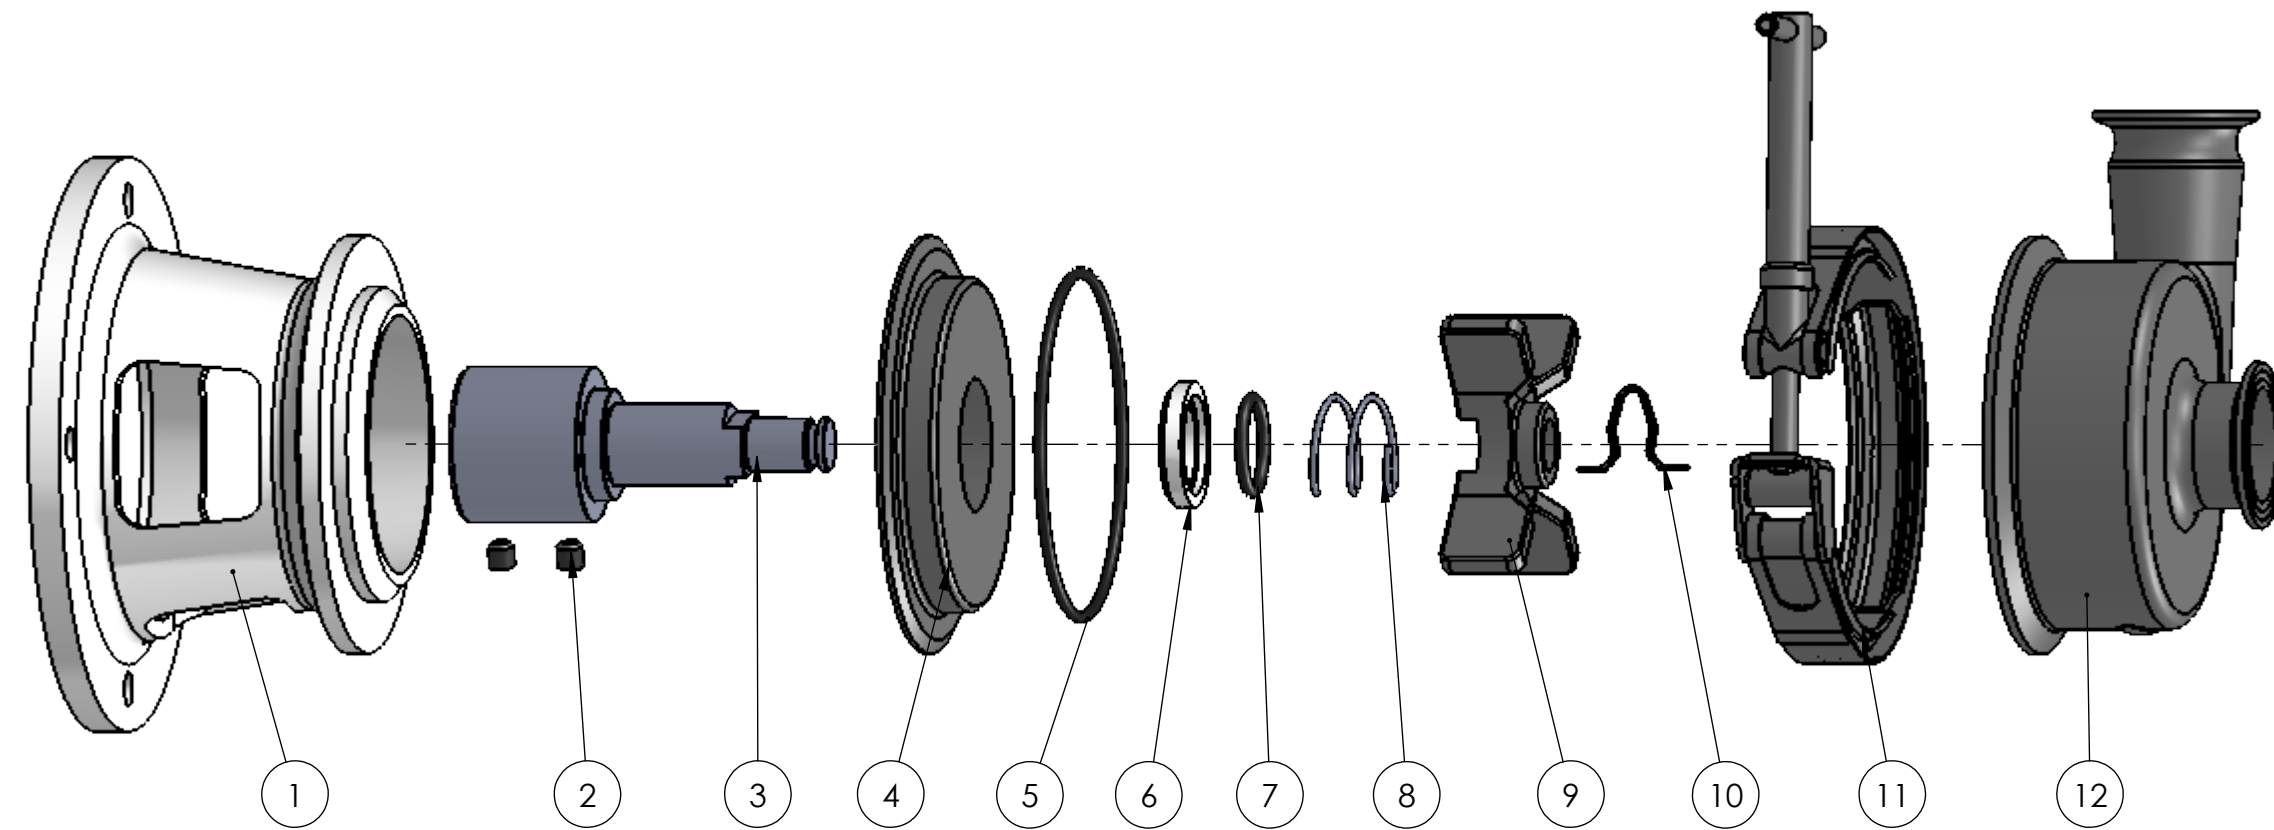

Thomsen Internal Milk Pump

#59716- Thomsen #5 milk pump, 2" x 2", 4 7/8" Impeller 1 1/8" shaft, 182-TC, rated 5 HP 3450 RPM

#59720- Thomsen #6 milk pump, 2" x 2", 4 7/8" Impeller 7/8" shaft, 145-TC, rated 3 HP 3450 RPM

#59721- Thomsen #6 milk pump, 2" x 1.5", 4 7/8" Impeller 7/8" shaft, 145-TC, rated 3 HP 3450 RPM

#59722- Thomsen #6 milk pump, 2" x 2", 5 7/8" Impeller 1 1/8" shaft - 182-TC, rated 3 HP 1800 RPM

#59726- Thomsen #6 milk pump, 2" x 2", 5 3/8" 1 1/8" shaft - 182-TC, rated 5 HP 3450 RPM

ITEM	PART NUMBER	DESCRIPTION	QTY
1	59775	Adapter for # 4 milk pump	1
	59774	Adapter for # 5 milk pump, #9255-04 56-C	
	59777	Adapter for # 5 milk pump, #9259-04 182-T / 184-T	
	59776	Adapter for # 6 milk pump, #9265-04 56-C / 145-TC	
	59773	Adapter for # 6 milk pump, #9265-04 182-T / 184-T	
2	59792	Set screw for pump shaft, standard	2
	59829	Set screw for shaft with full dog, 5/16 X 1/2"	
3	59785	Milk pump shaft for #6, 1 1/8"	1
4	59783	Backplate for #4, internal seal	1
	59828	Backplate for #5, internal seal	
	59797	Backplate for #6, internal seal	
5	59794	#4 O-ring	1
	59795	#5 O-ring	
	59796	#6 O-ring	
6	59762	Ceramic seal for internal seal kit	1
7	59793	Small O-ring	1
8	59761	Spring for internal seal kit	1
9	59576	3 3/8" Impeller for #4 milk pump	1
	59577	3 5/8" Impeller for #4 milk pump	
	59578	3 7/8" Impeller for #4 milk pump	
	59651	4 1/8" Impeller for #5 milk pump	
	59652	4 3/8" Impeller for #5 milk pump	
	59650	4 5/8" Impeller for #5 milk pump	
	59654	4 7/8" Impeller for #5 milk pump	
	59659	4 3/8" Impeller for #6 milk pump	
	59660	4 5/8" Impeller for #6 milk pump	
	59655	4 7/8" Impeller for #6 milk pump	