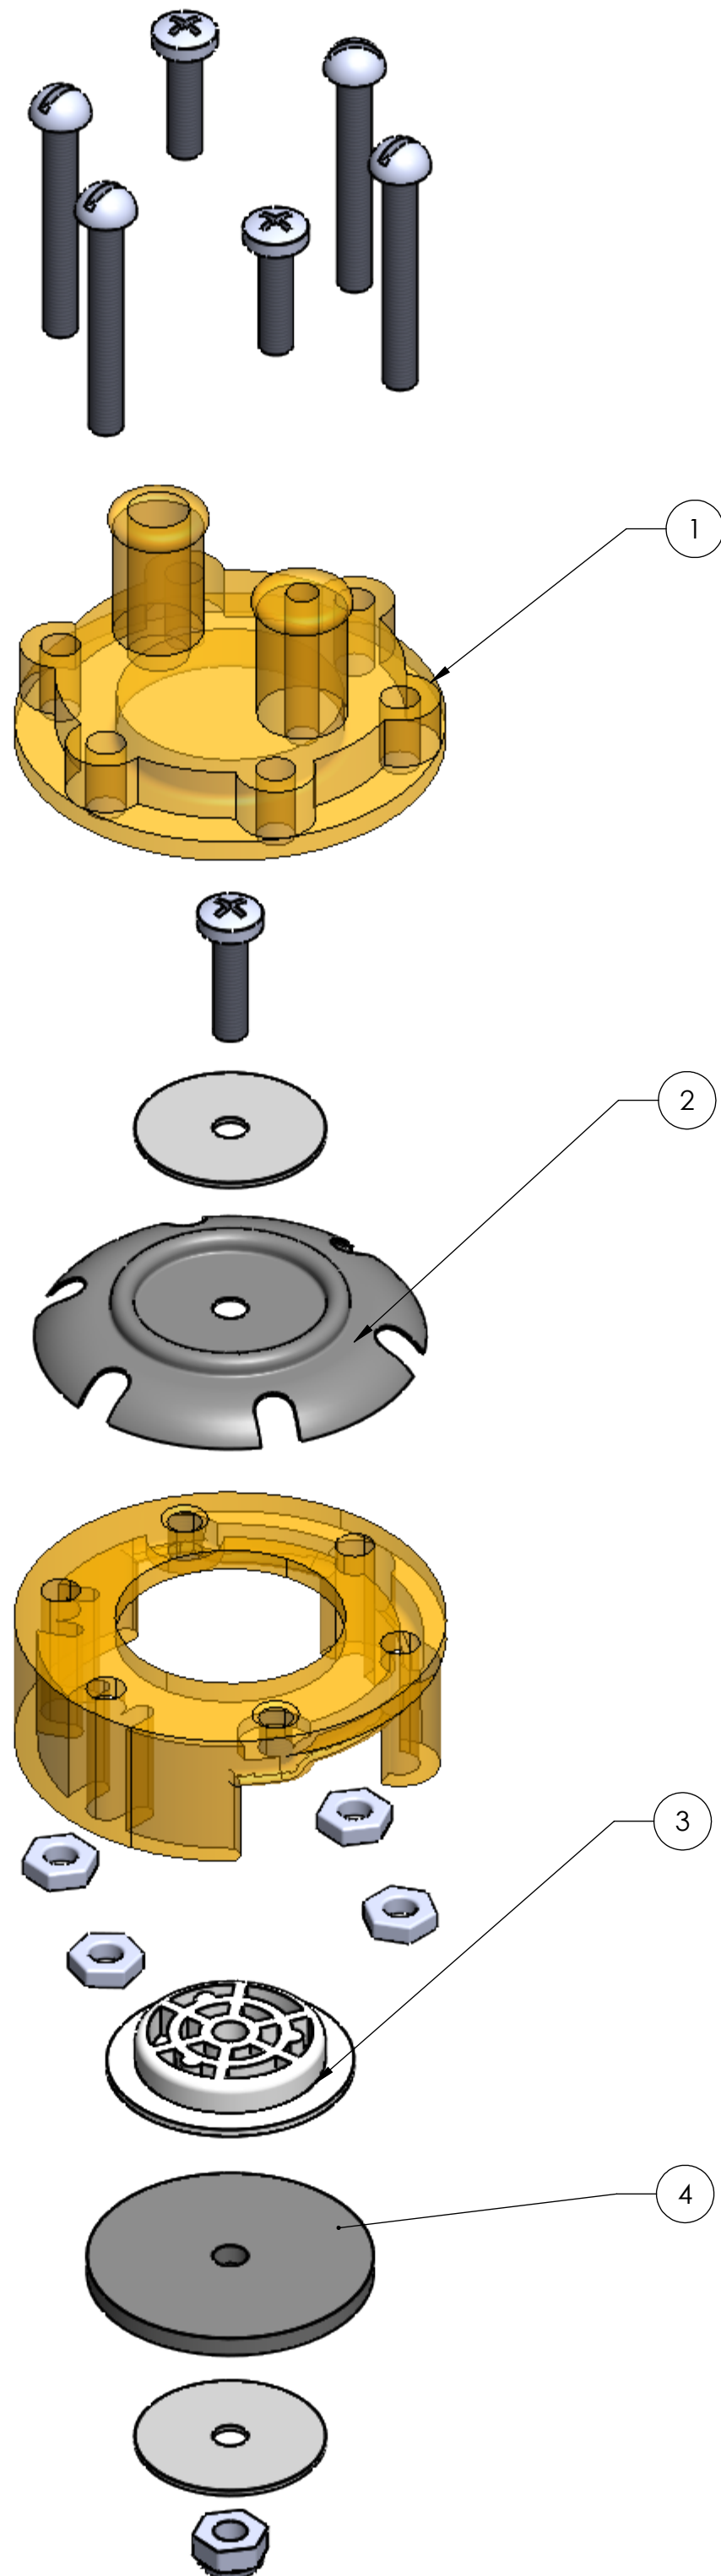

#86038  
 Complete drain valve assembly with 3/16" hole

ITEM	PART NUMBER	DESCRIPTION	QTY
1	86028	Drain valve body bottom with 3/16" hole	1
	86030	Drain valve body bottom with 11/32" hole	
2	86026	Drain valve diaphragm	1
3	86034	Drain valve plunger - plastic	1
4	86032	Drain valve plunger - rubber	1