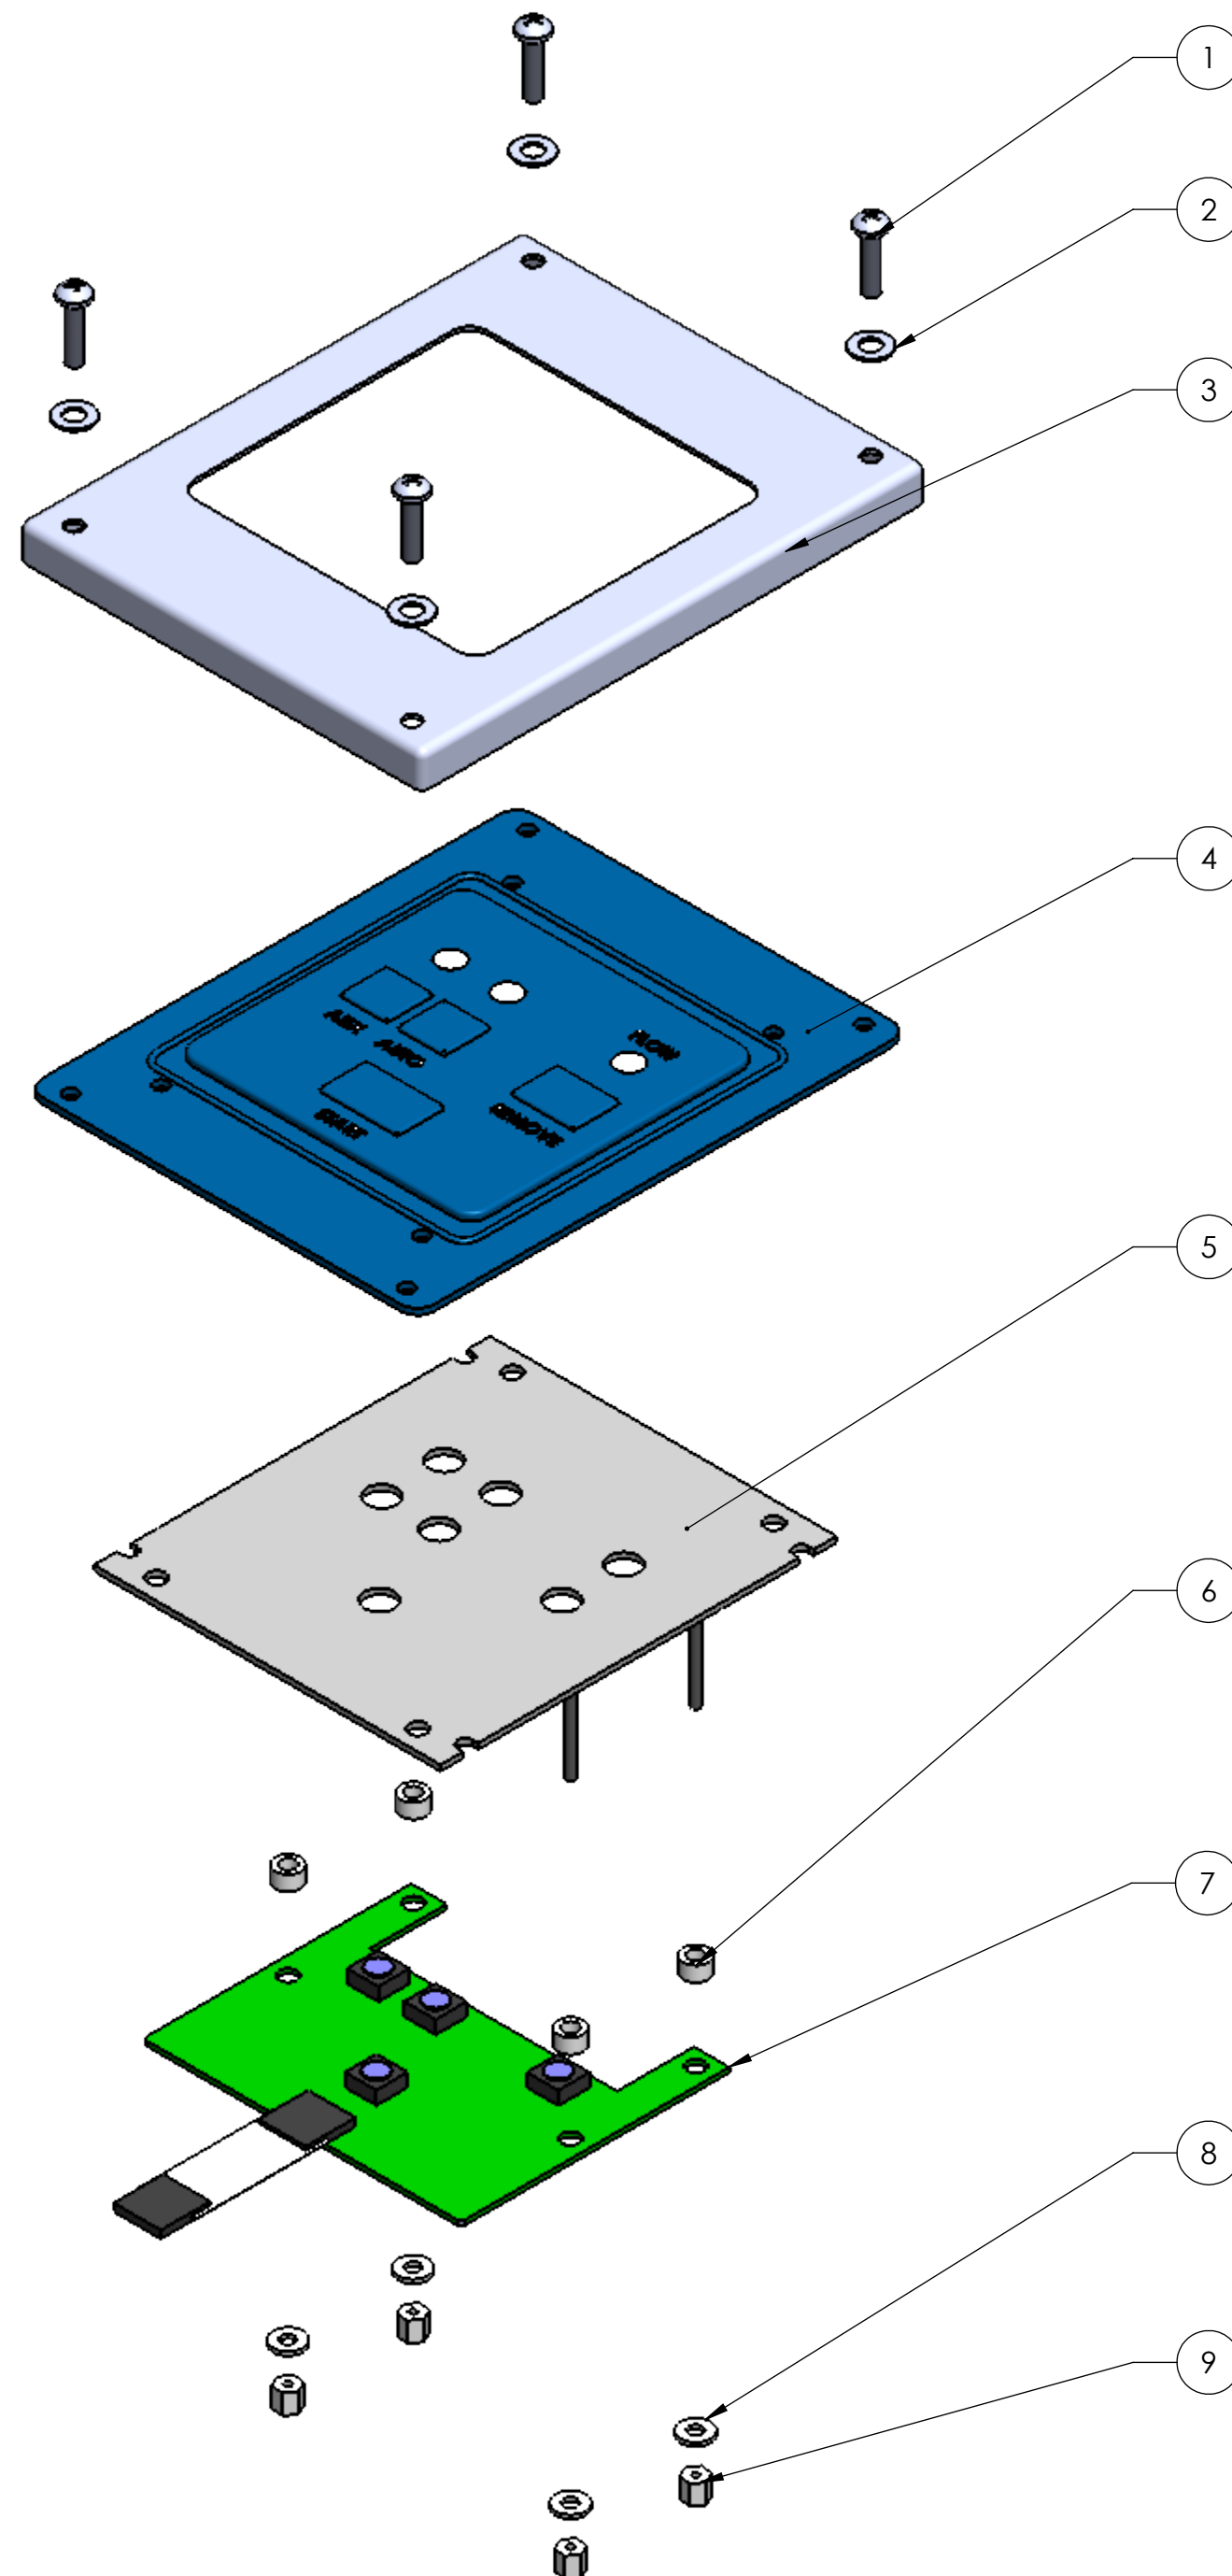

#85035

E-Zee Keypad with s.s. cover and adaptor board for SST#2

ITEM	PART NUMBER	DESCRIPTION	QTY
1	NS5576	S/S RPH MS 10-32X3/4	4
2	NS5481	#10 Flat washer	4
3	85093	Stainless lid	1
4	85070	E-Zee Keypad	1
5	85083	Stainless Plate	1
6	NS2132	Nylon Spacer	4
7	85076	Adaptor board	1
8	NS2539	Nylon Washer	4
9	NS2540	Nylon Nut	4