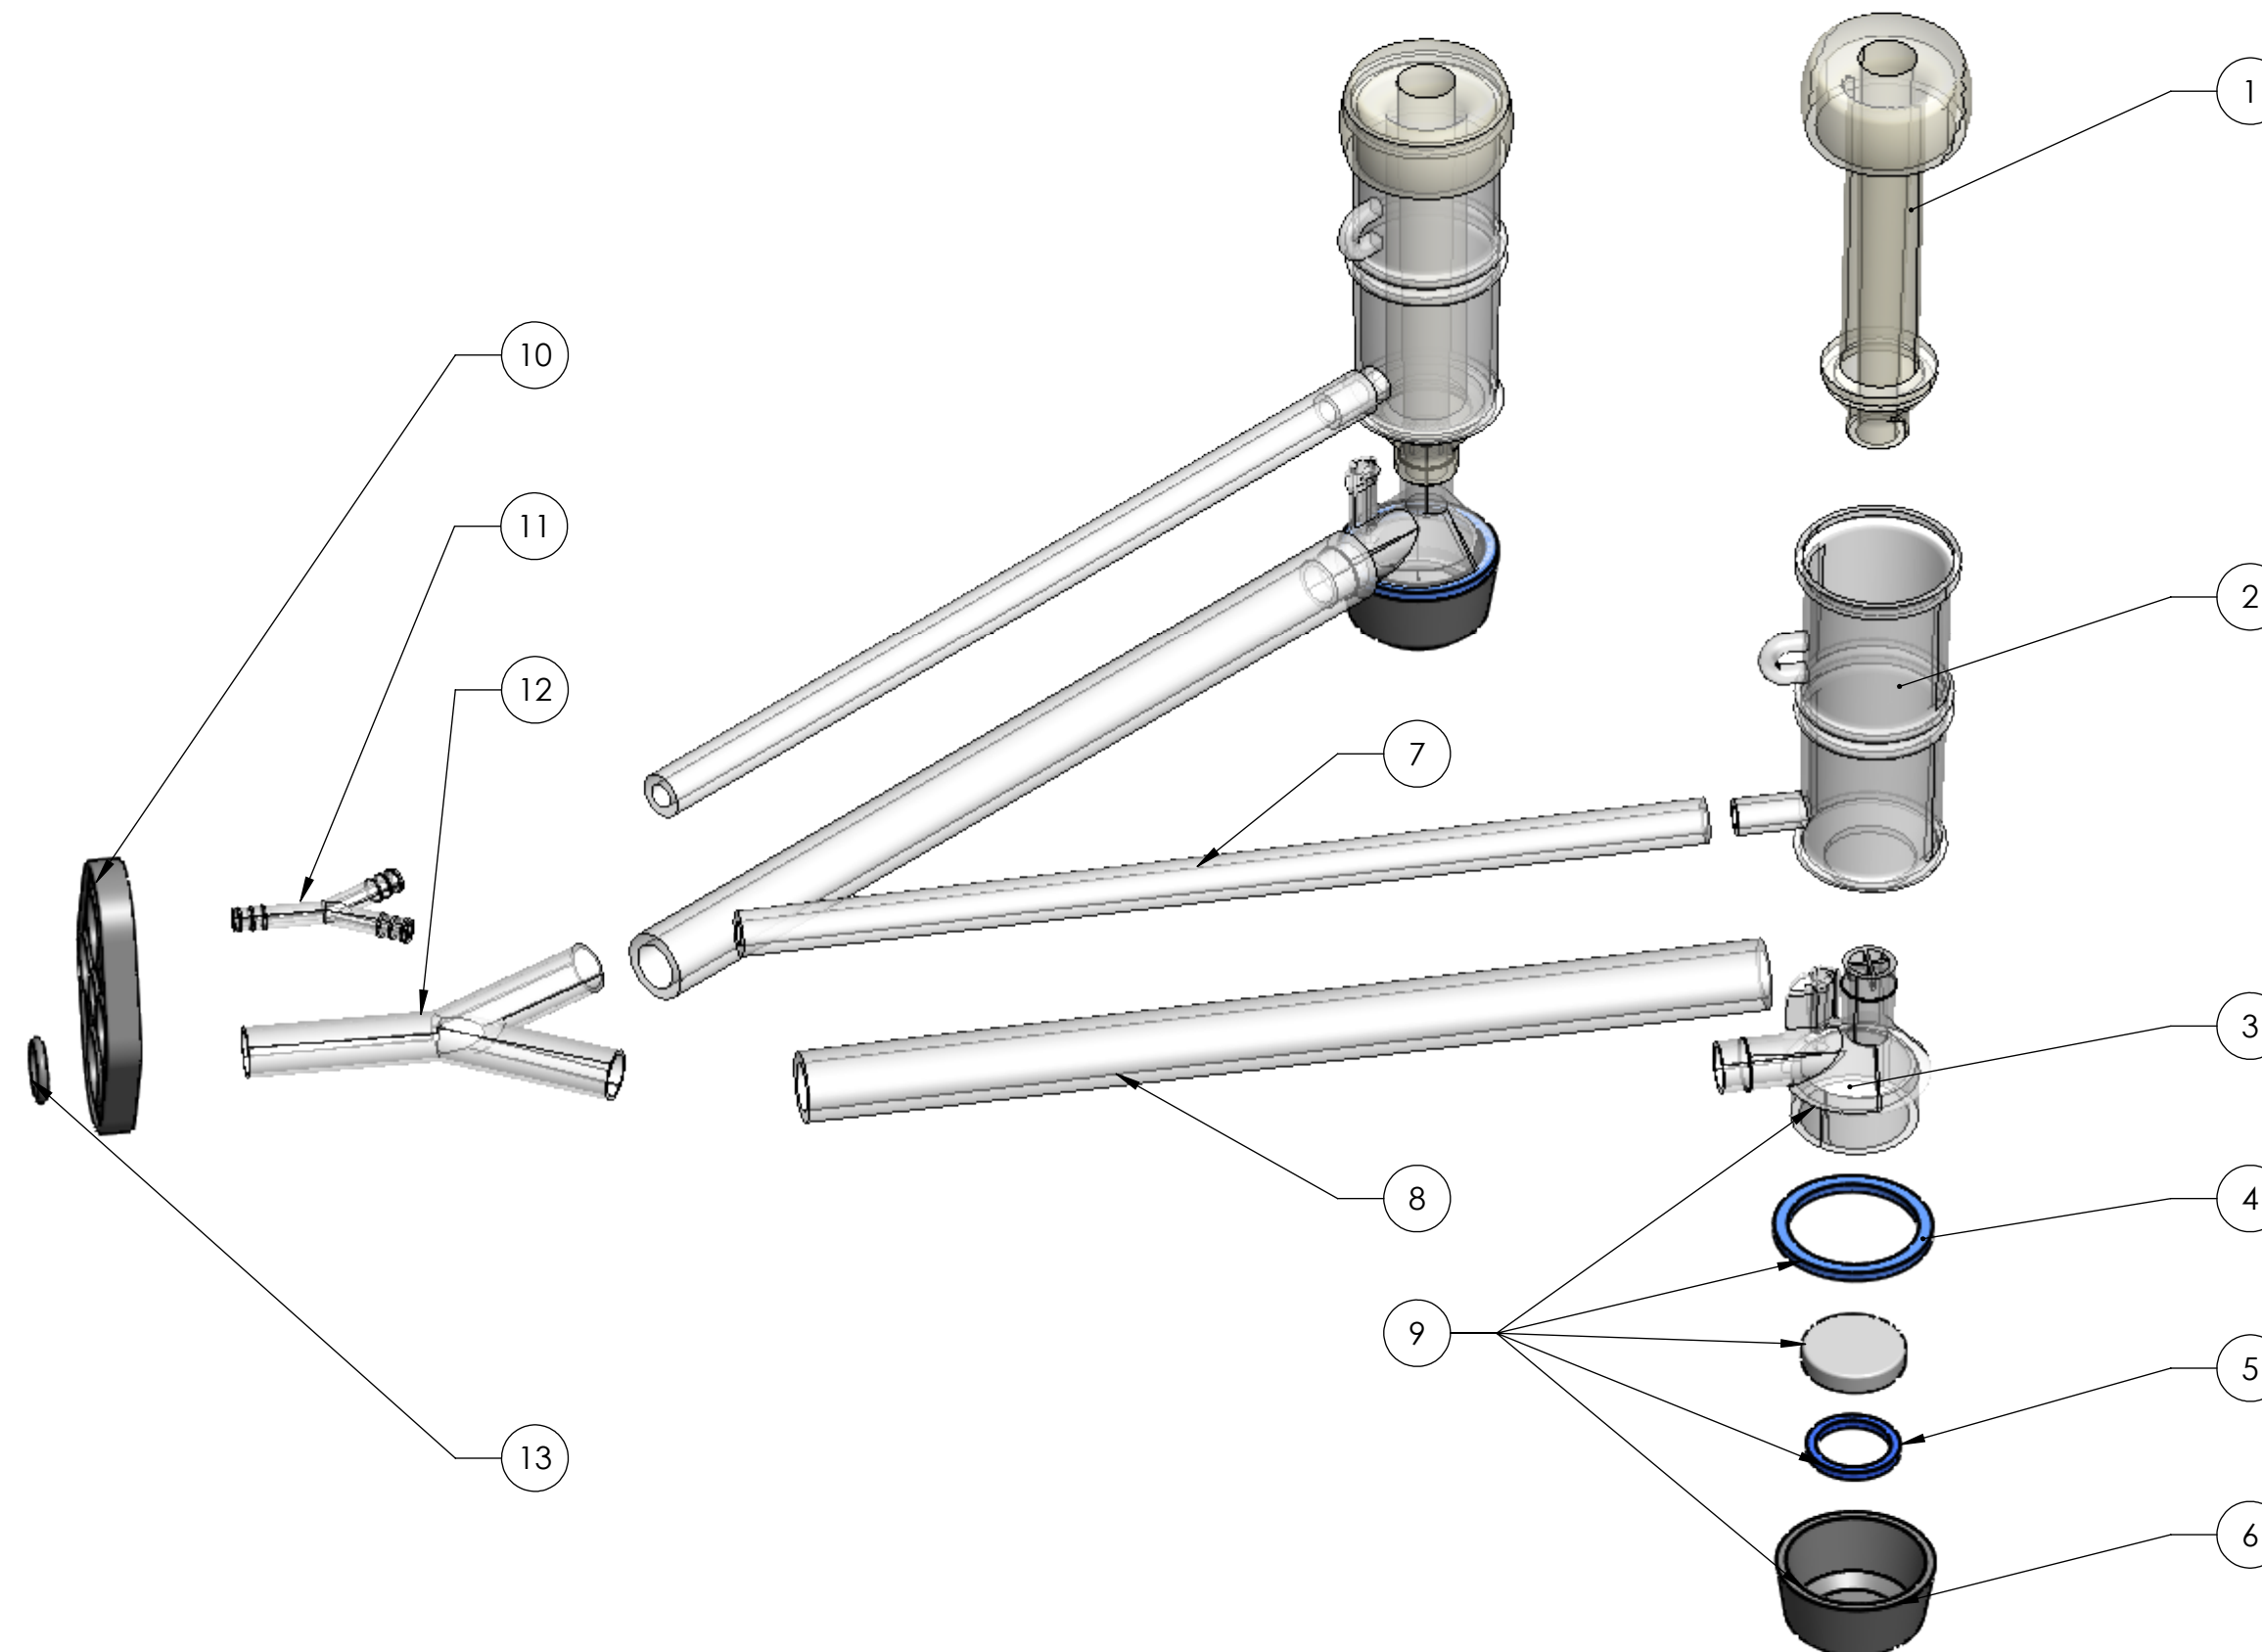

#63102- Classic milking unit for sheep w/ ITP 205 valves

#63106- Classic milking unit for goats w/ ITP 205 valves

ITEM	PART NUMBER	DESCRIPTION	QTY
1	63156	Silicone sheep liner	2
2	63155	Clear plastic sheep shell	2
3	63251	ITP205 body	2
4	63255	Large gasket	2
5	63253	Small gasket	2
6	63254	Bottom cover	2
7	63165	Air hose	2
8	63166	Milk hose	2
9	63250	ITP205 automatic shut off valve (Includes: 3-6)	2
10	63162	Tube assembly holder	1
11	63534	Vacuum Y	1
12	63161	Y piece for milk, 1/2 to 5/8 milk hose	1
13	63163	Tubing holder ring (Large)	1