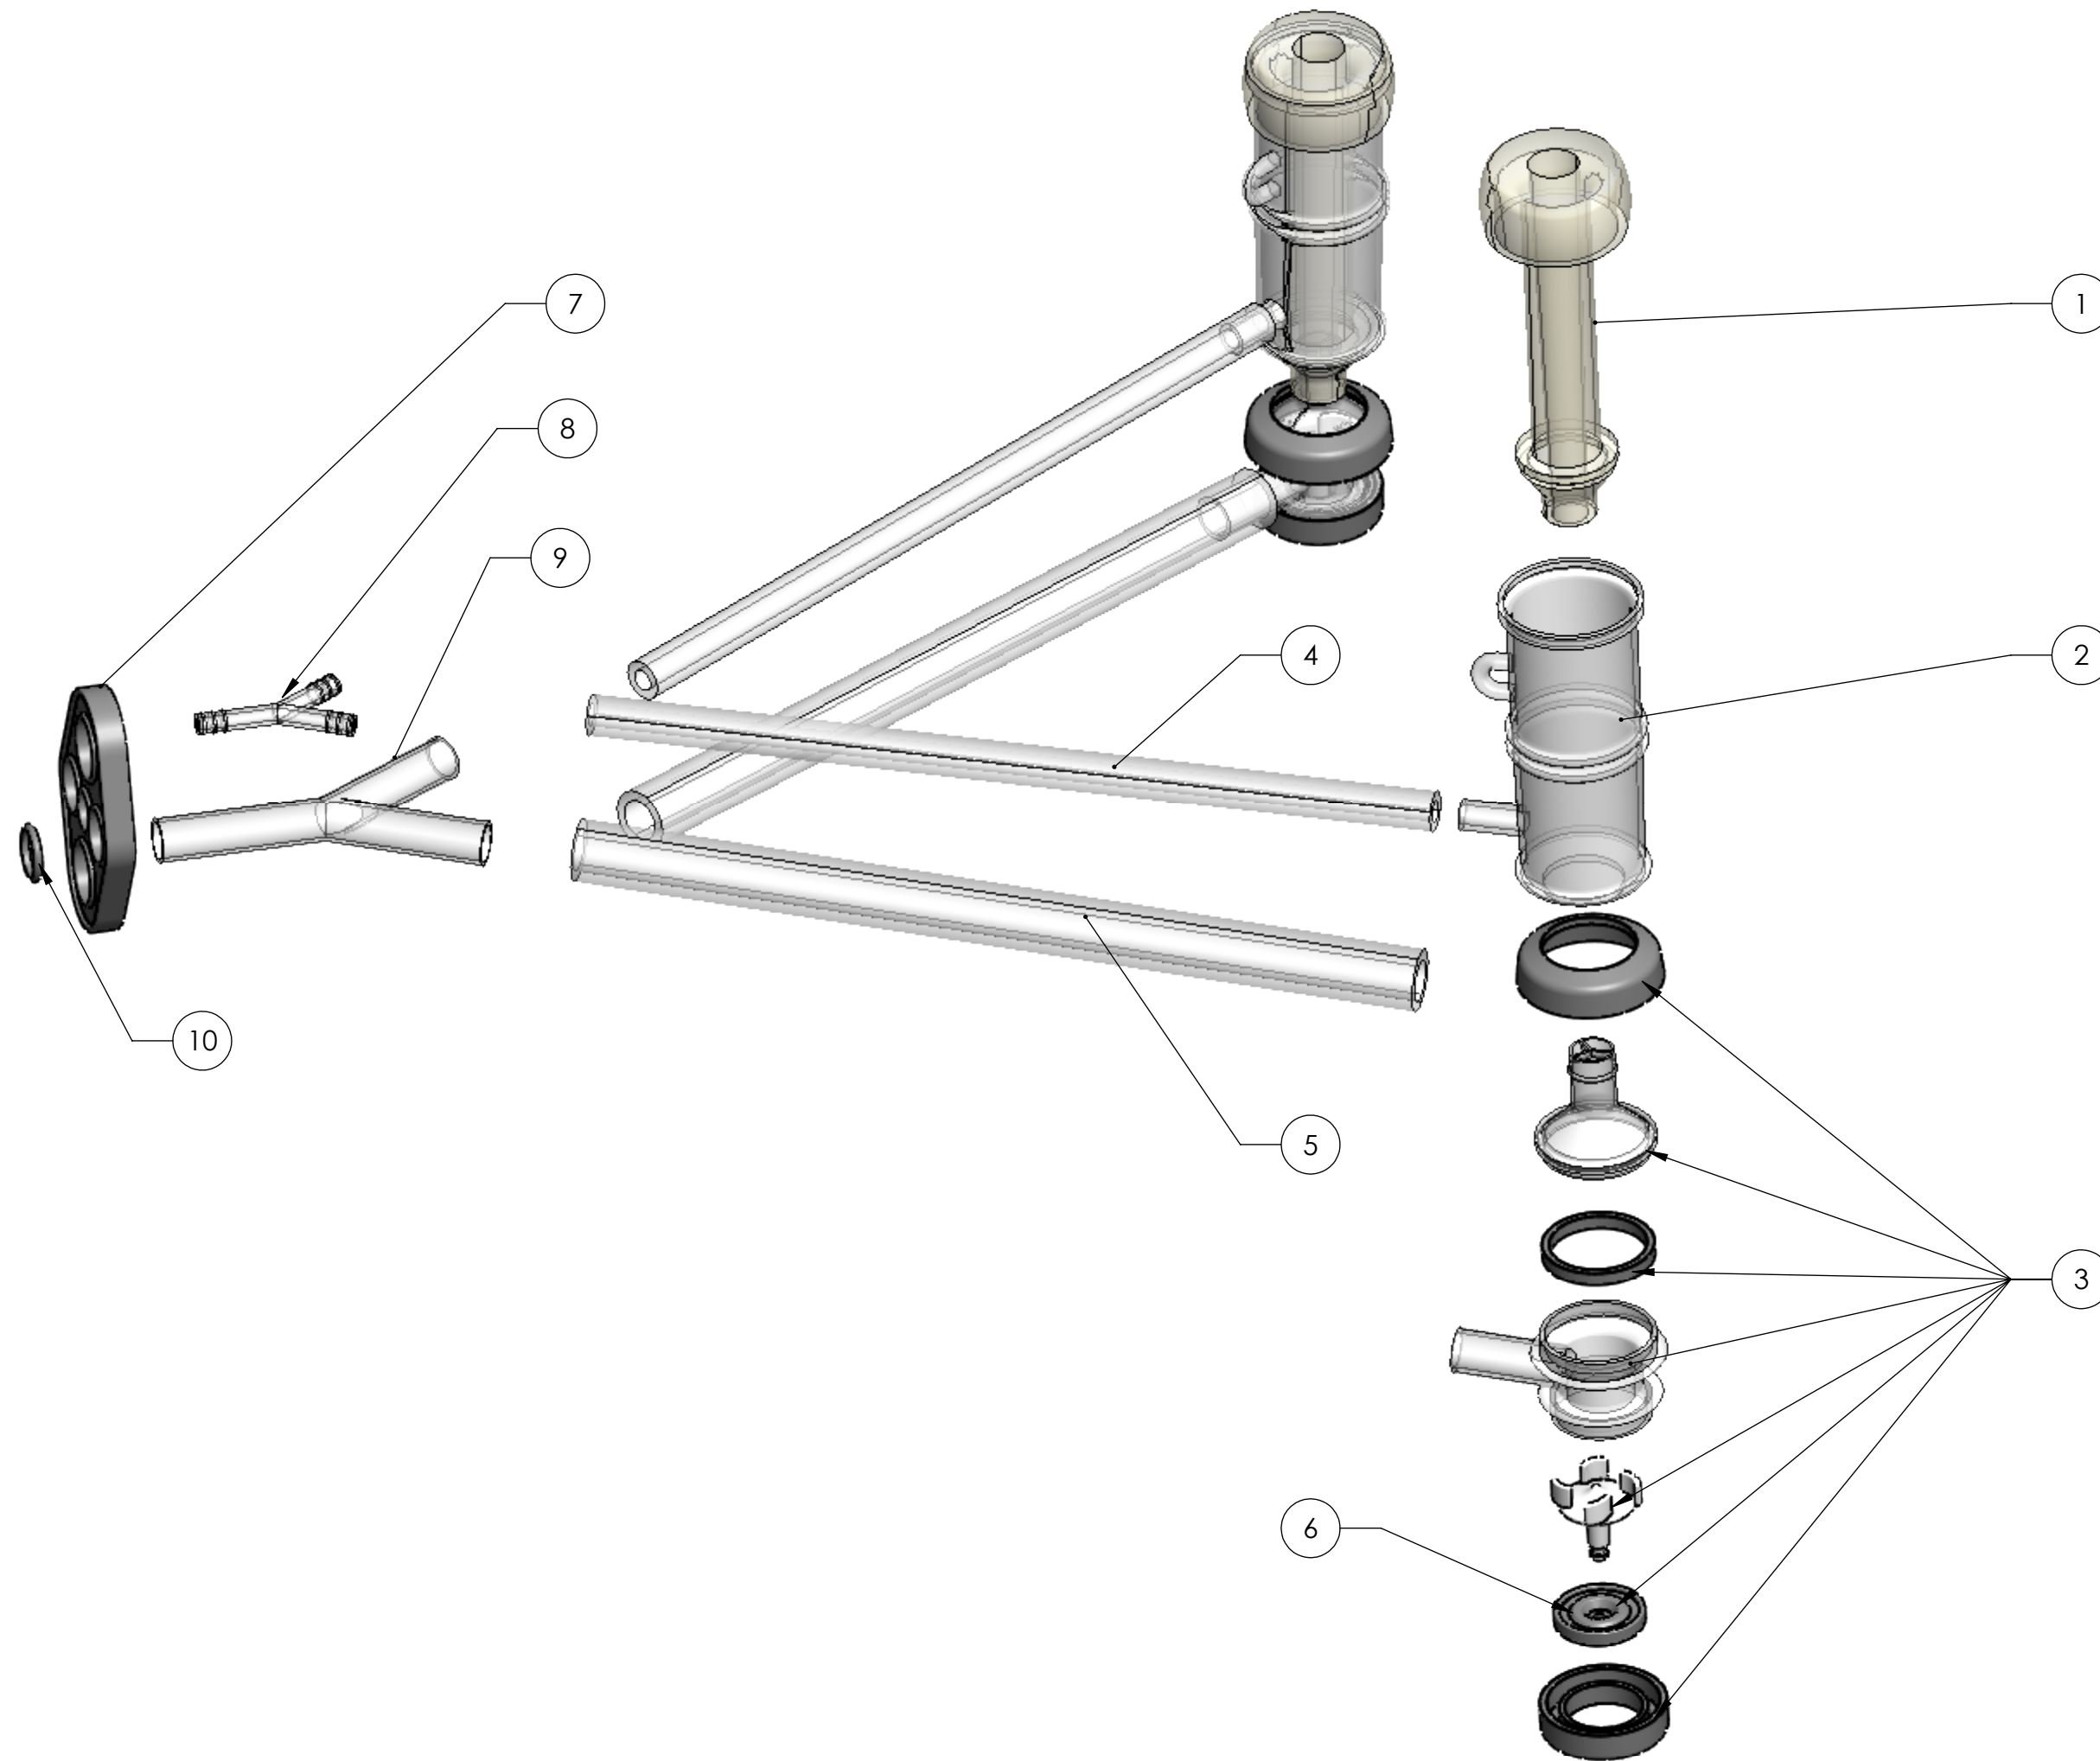

#63100- Classic milking unit for sheep w/ ITP 207 valves

#63104- Classic milking unit for goats w/ ITP 207 valves

ITEM	PART NUMBER	DESCRIPTION	QTY
1	63156	Silicone sheep liner	2
	63157	Silicone goat liner	
2	63155	Clear plastic sheep shell	2
	63153	Clear plastic goat shell	
3	63270	ITP207 automatic shut off valve	2
4	63165	Air hose	2
5	63166	Milk hose	2
6	63272	ITP207 Diaphragm	2
7	63162	Tube assembly holder	1
8	63534	Vacuum Y	1
9	63161	Y piece for 1/2 to 5/8 milk hose	1
10	63163	Tubing holder ring (Large)	1