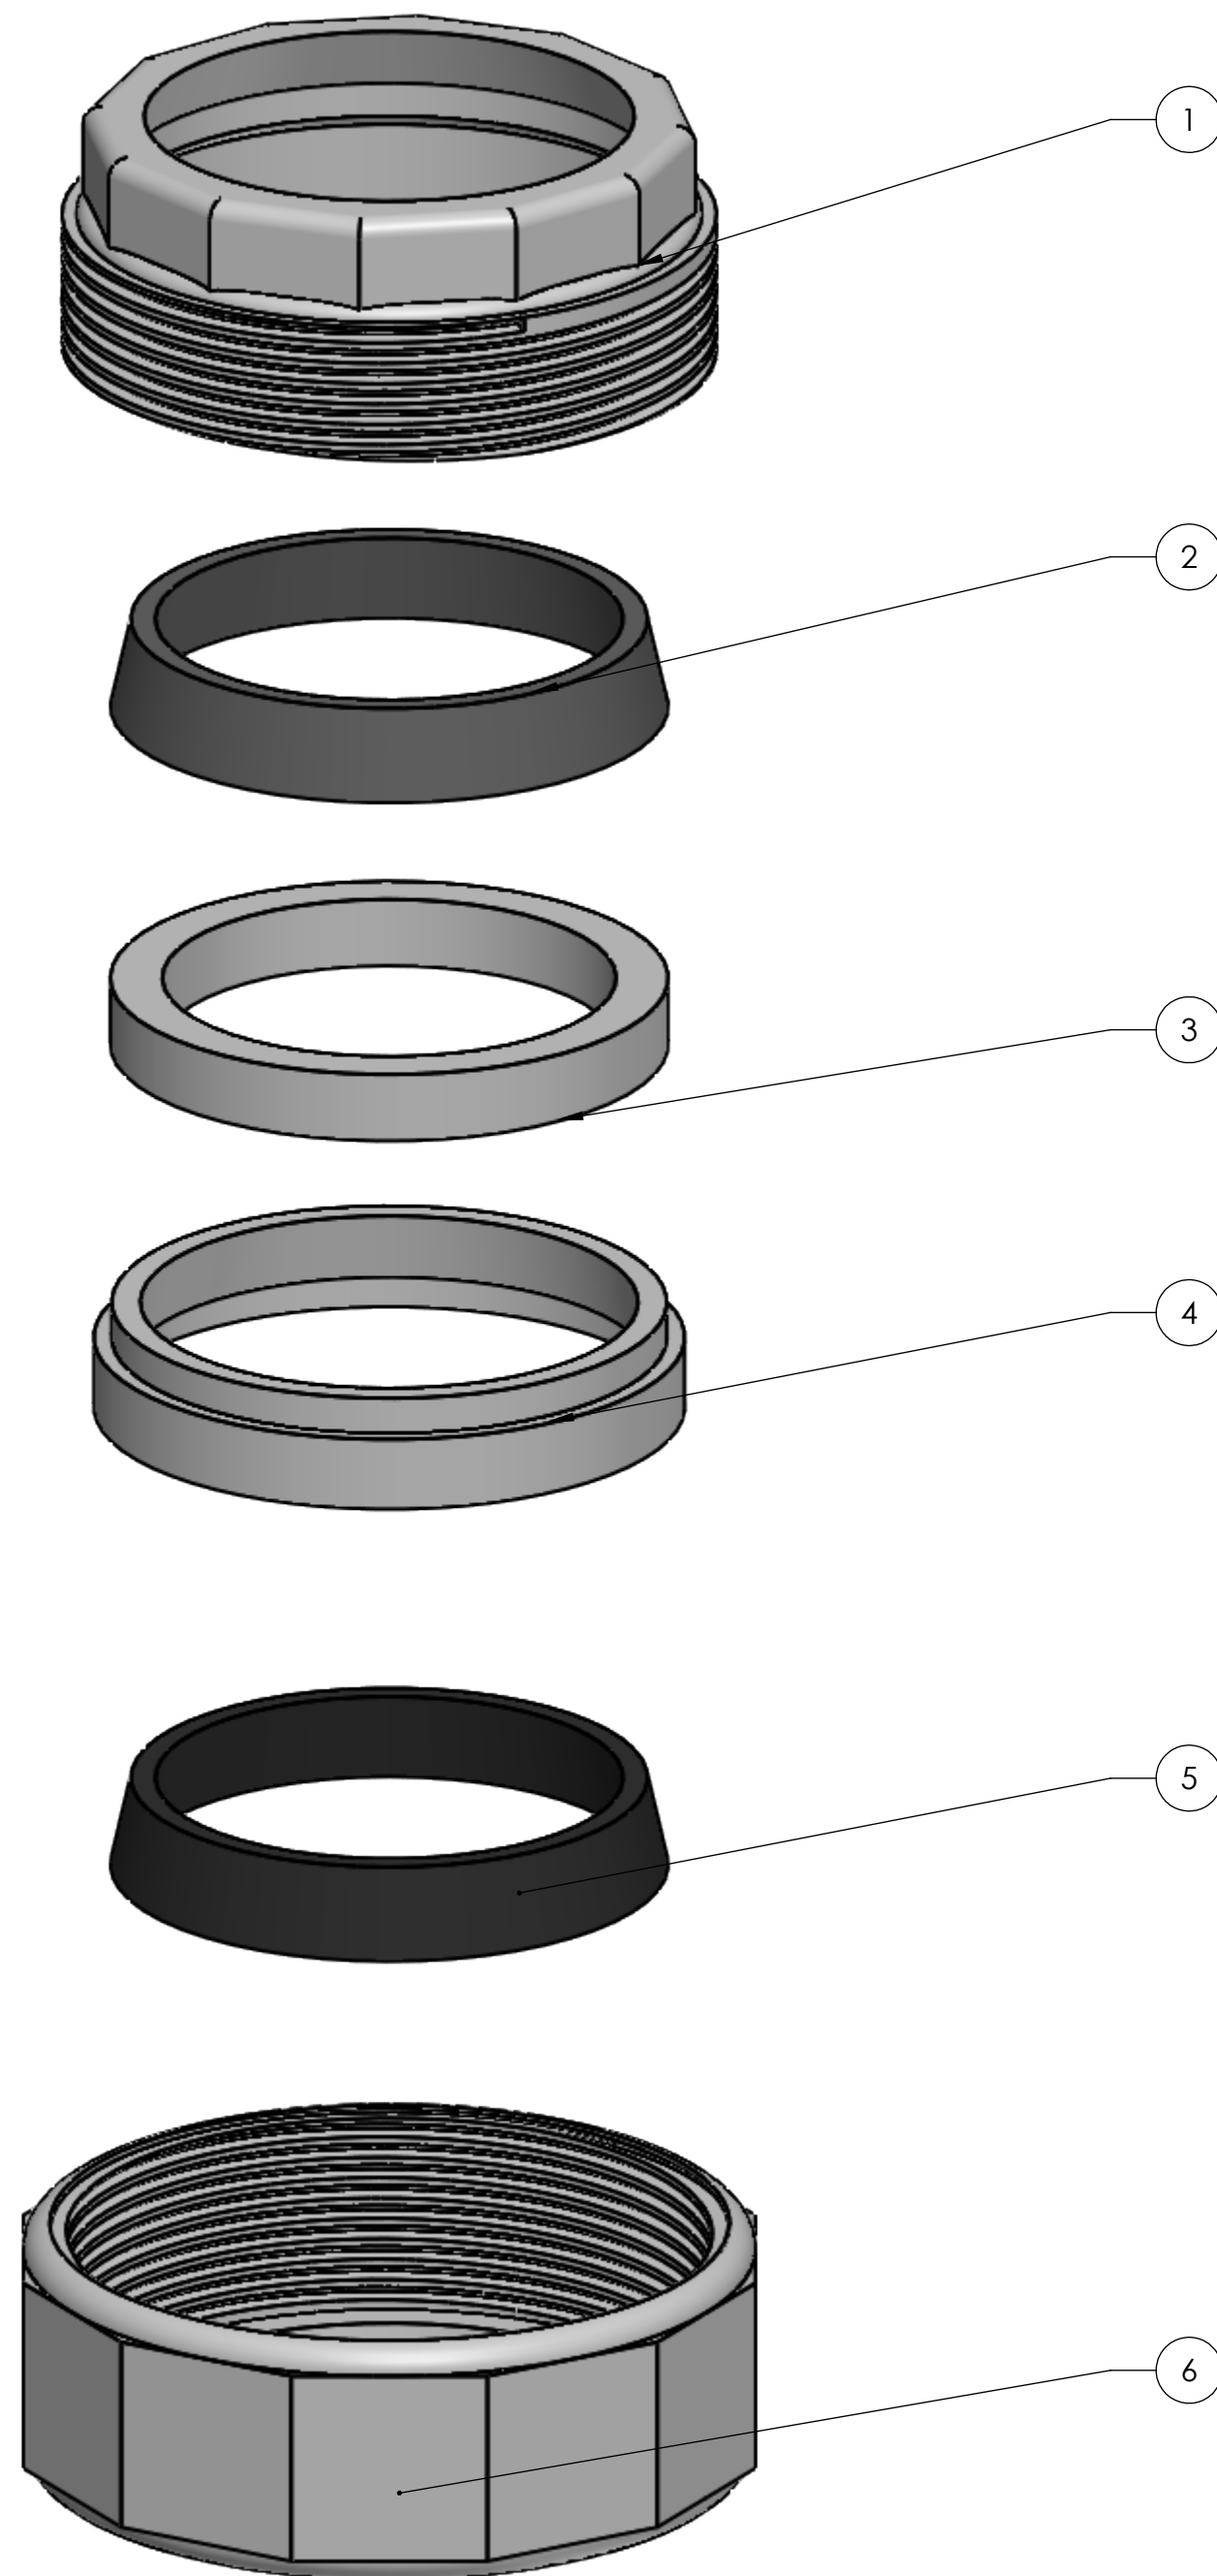

#54106  
 Plastic coupling for 3" glass to stainless fitting

ITEM	PART NUMBER	DESCRIPTION	QTY
1	54132	Male fitting for 3" coupling	1
2	54136	Glass to S/S bushing for 3" coupling	1
3	54135	White rubber seal for 3" coupling	1
4	54134	Grommet holder for 3" coupling	1
5	54133	Rubber grommet for 3" coupling	1
6	54131	Female fitting for 3" coupling	1