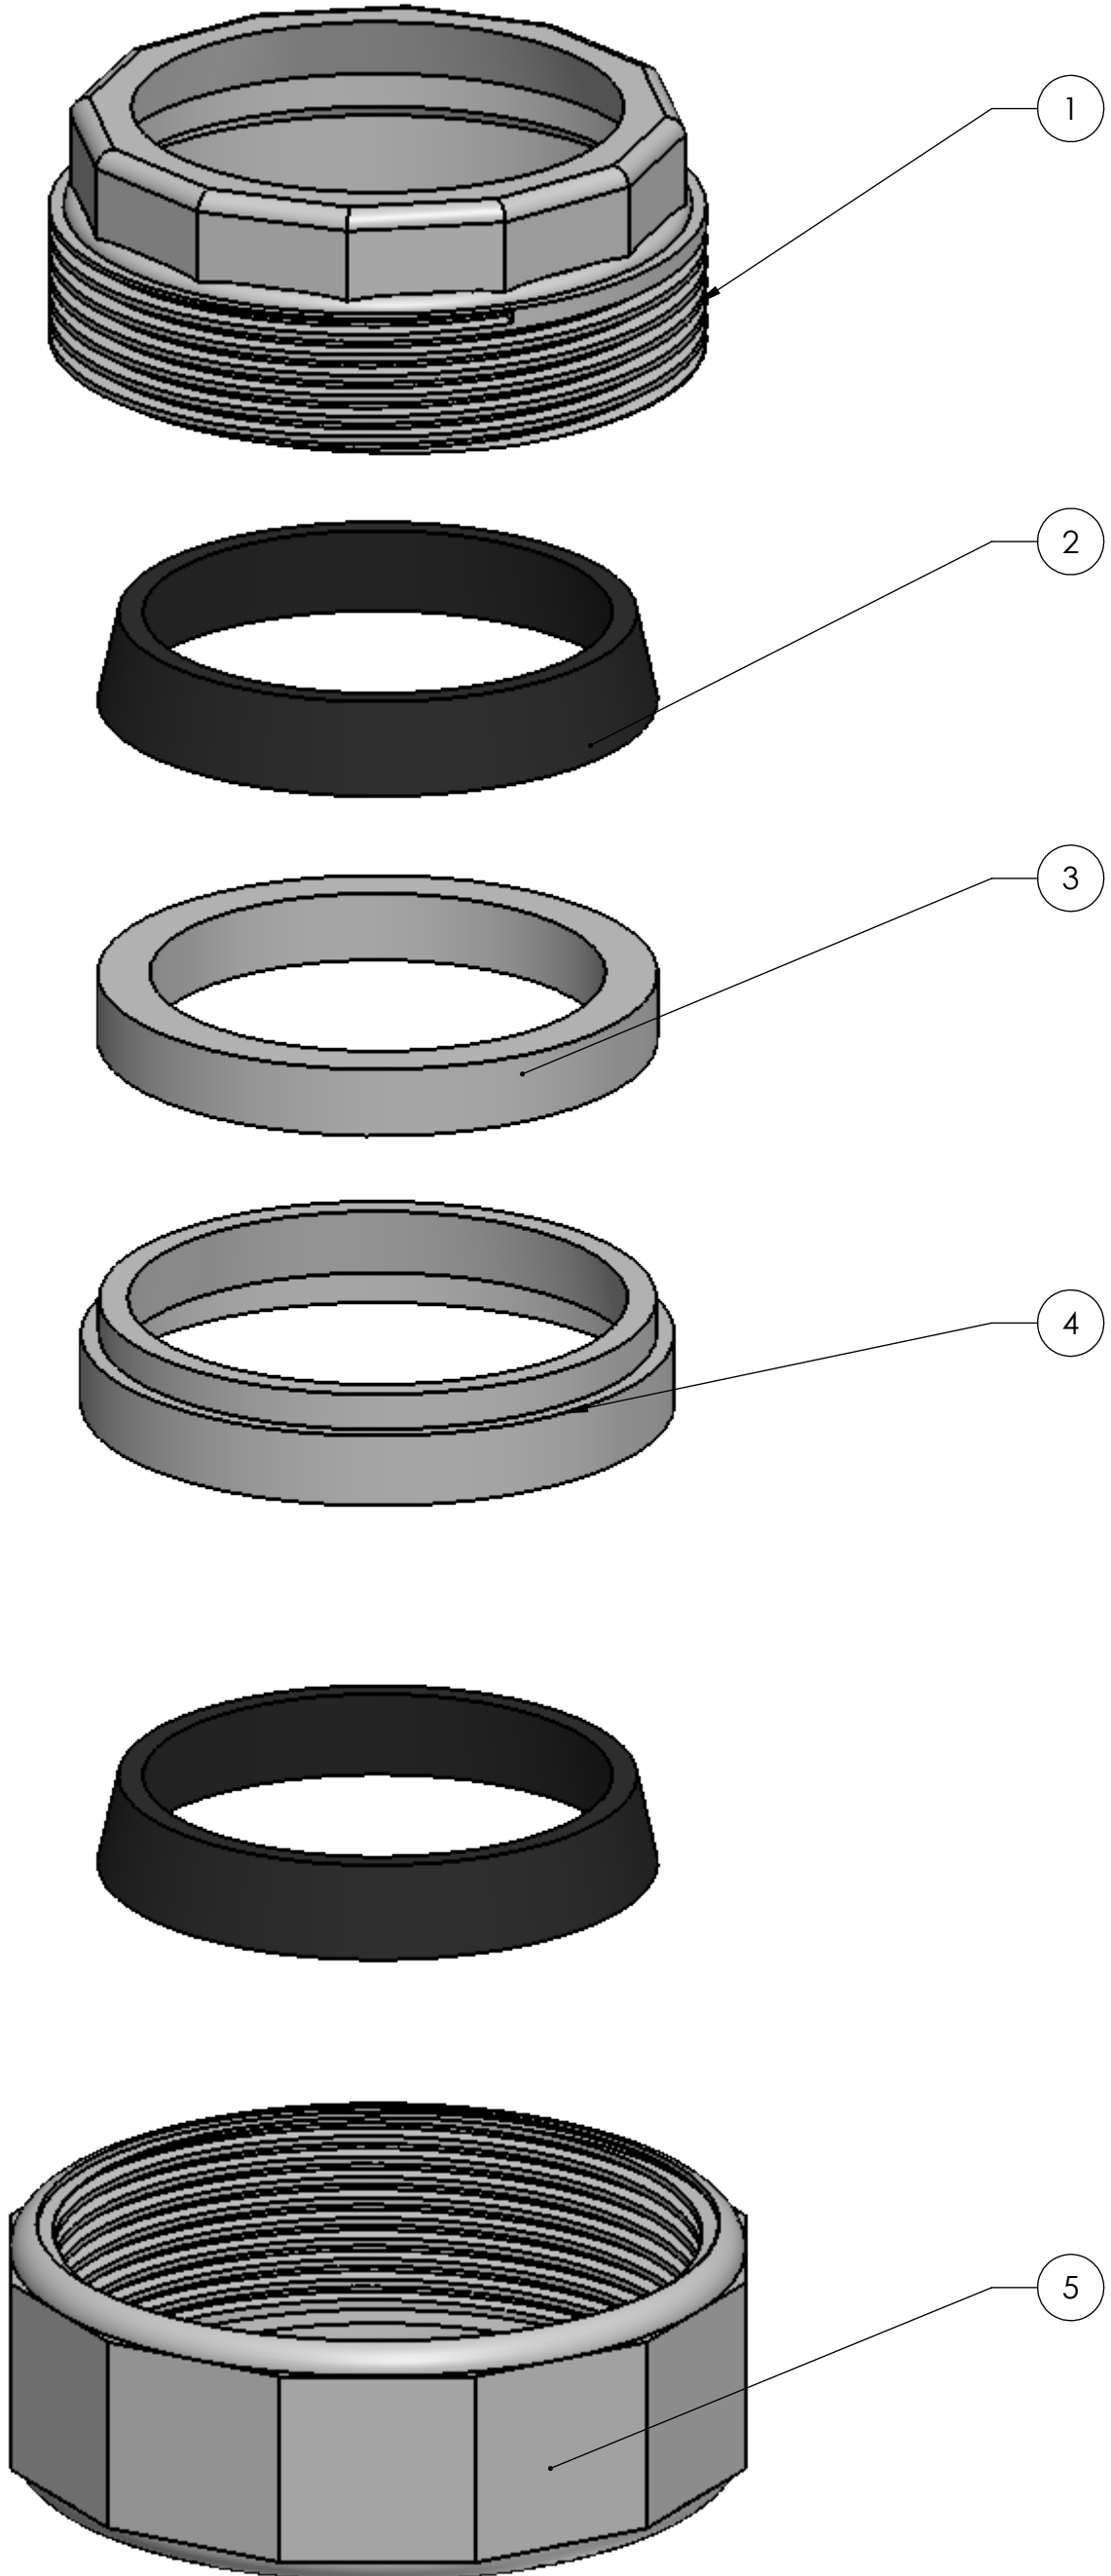

#54104  
 Plastic coupling for 3" glass to glass fitting

ITEM	PART NUMBER	DESCRIPTION	QTY
1	54132	Male fitting for 3" coupling	1
2	54133	Rubber grommet for 3" coupling	2
3	54135	White rubber seal for 3" coupling	1
4	54134	Grommet holder for 3" coupling	1
5	54131	Female fitting for 3" coupling	1