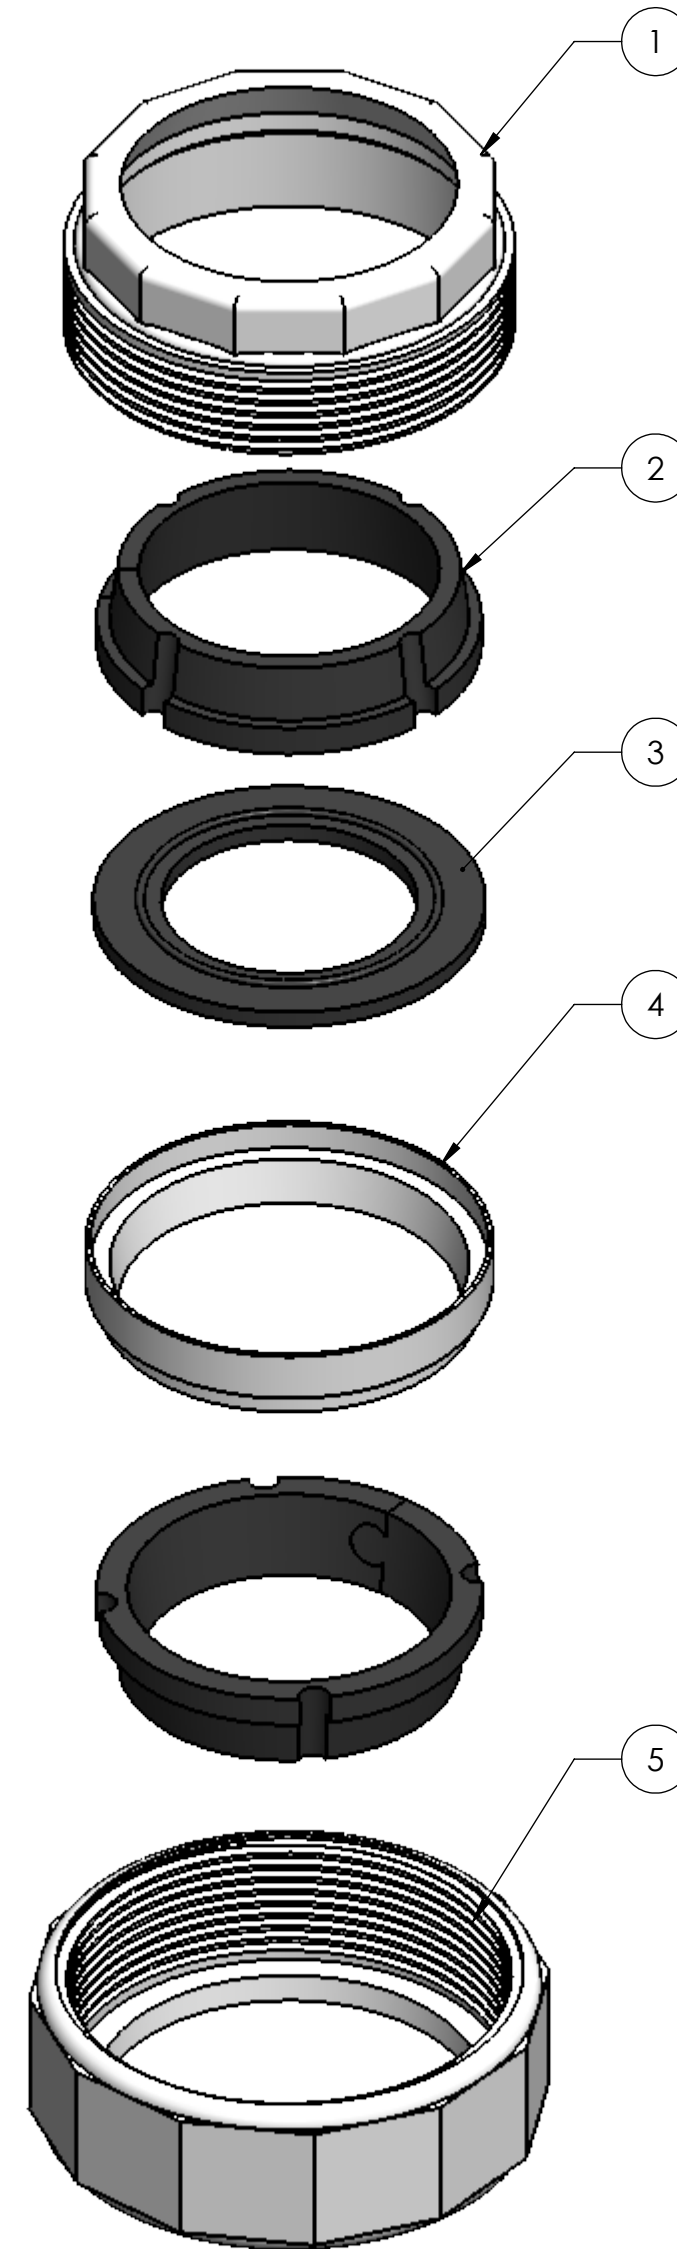

#54102

Plastic coupling assembly for 2" glass fitting White coupler (new style)

ITEM	PART NUMBER	DESCRIPTION	QTY.
1	54122	Male fitting	1
2	54123	Rubber grommet	2
3	54319	2" gasket for glass line	1
4	54124	Grommet holder	1
5	54121	Female fitting	1