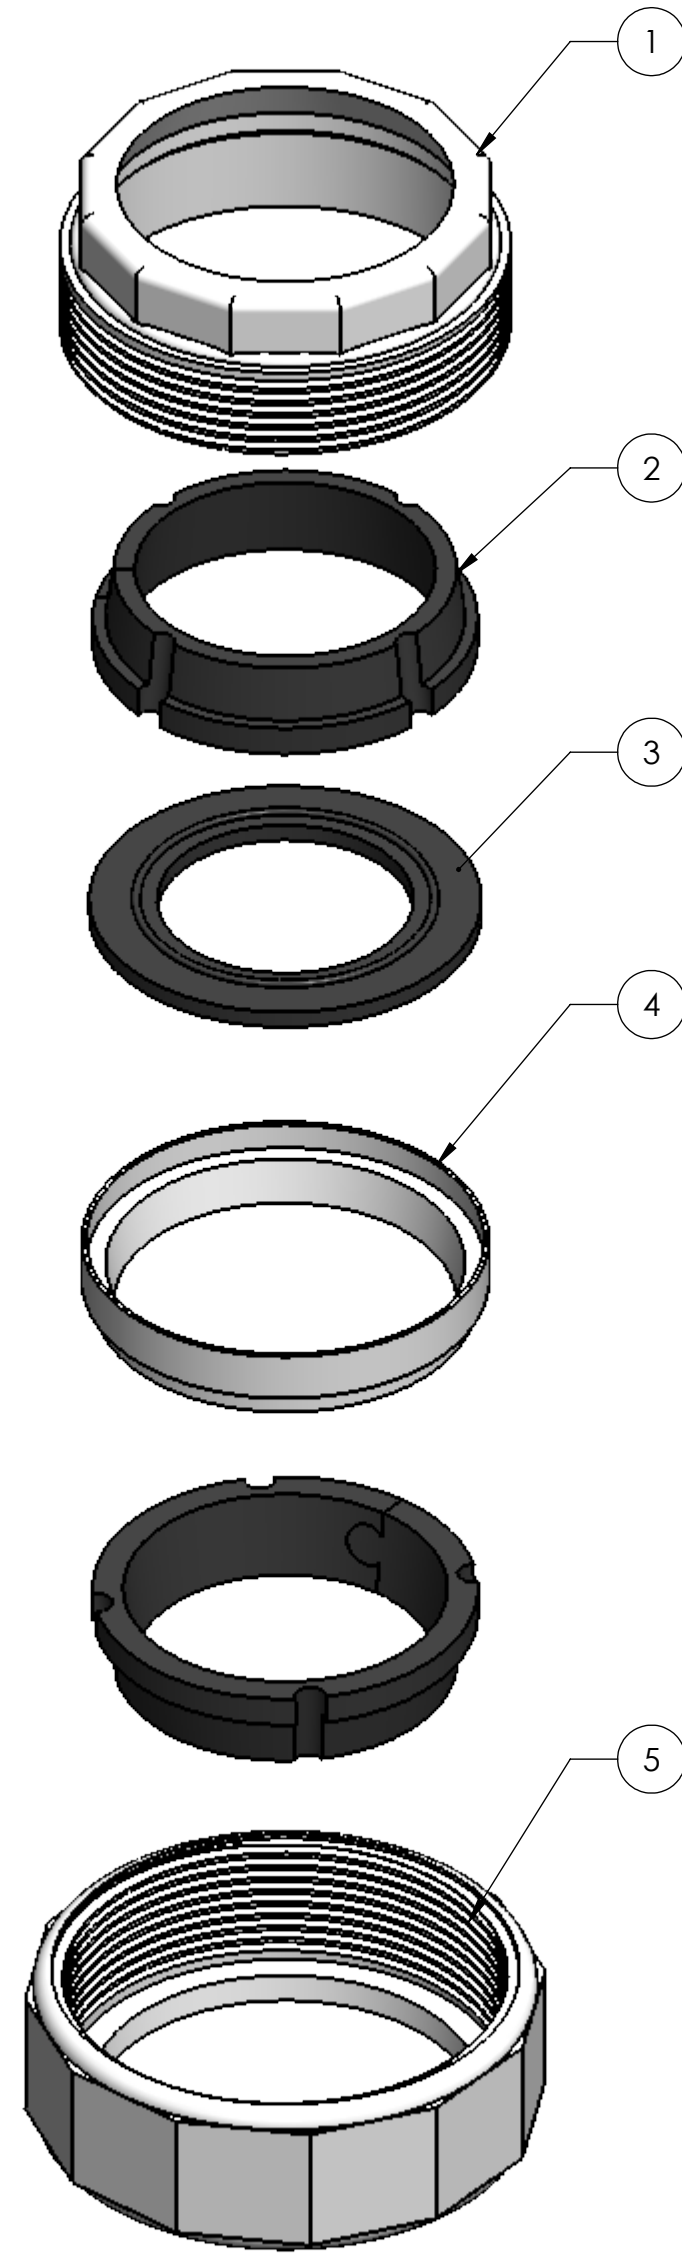

#54100
 Plastic coupling assembly for 1.5" glass fitting

ITEM	PART NUMBER	DESCRIPTION	QTY.
1	54112	Male fitting	1
2	54113	Rubber grommet	2
3	54318	1.5" gasket for glass line	1
4	54114	Grommet holder	1
5	54111	Female fitting	1