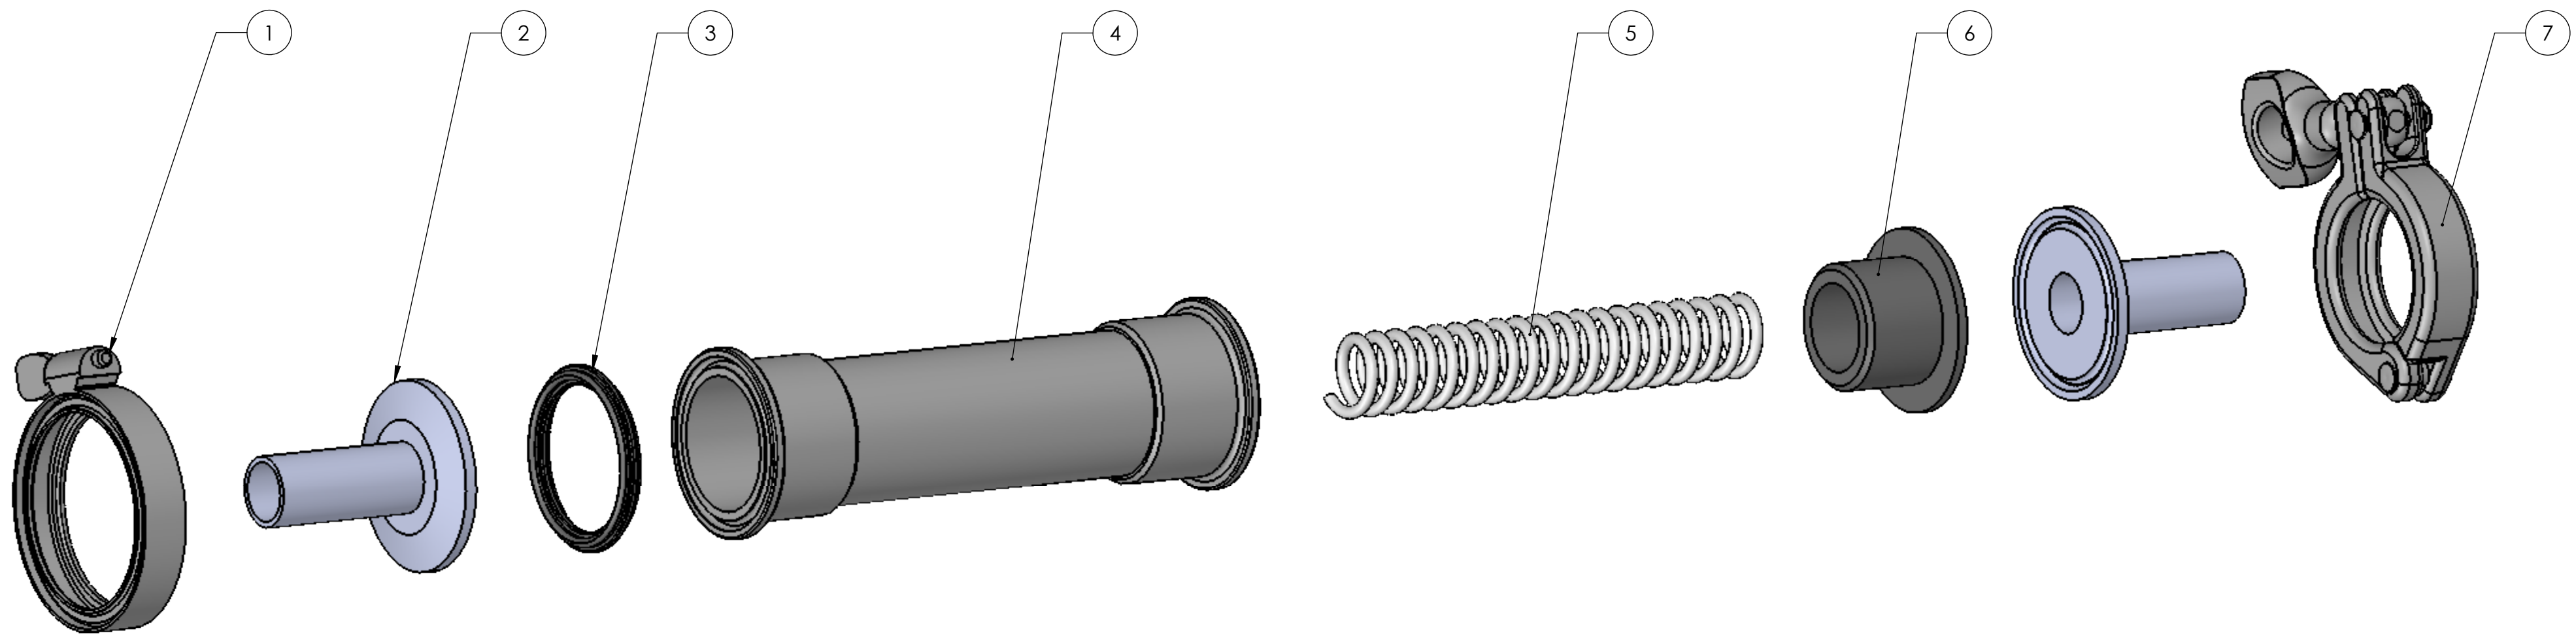

- #38590- 6" inline filter assembly, 5/8" I.D. ports
- #38591- 6" inline filter assembly, 3/4" I.D. ports
- #38600- 12" inline filter assembly, 5/8" I.D. ports
- #38601- 12" inline filter assembly, 3/4" I.D. ports
- #38610- 24" inline filter assembly, 5/8" I.D. ports
- #38612- 24" inline filter assembly, 3/4" I.D. ports

ITEM	PART NUMBER	DESCRIPTION	QTY
1	54320	1 1/2" pipeline clamp	1
2	61056	1 1/2" End cap with 5/8" nipple (3/4" O.D.)	2
	61057	1 1/2" End cap with 3/4" nipple (7/8" O.D.)	
3	54326	1 1/2" tri clover pipeline gasket	1
4	NS38590	6" inline filter body only	1
	NS38600	12" inline filter body only	
	NS38610	24" inline filter body only	
5	38594	6" spring	1
	38604	12" spring	
	38616	24" spring	
6	19547	1" Rubber filter grommet	1
7	17130	1 1/2" Heavy duty clamp	1