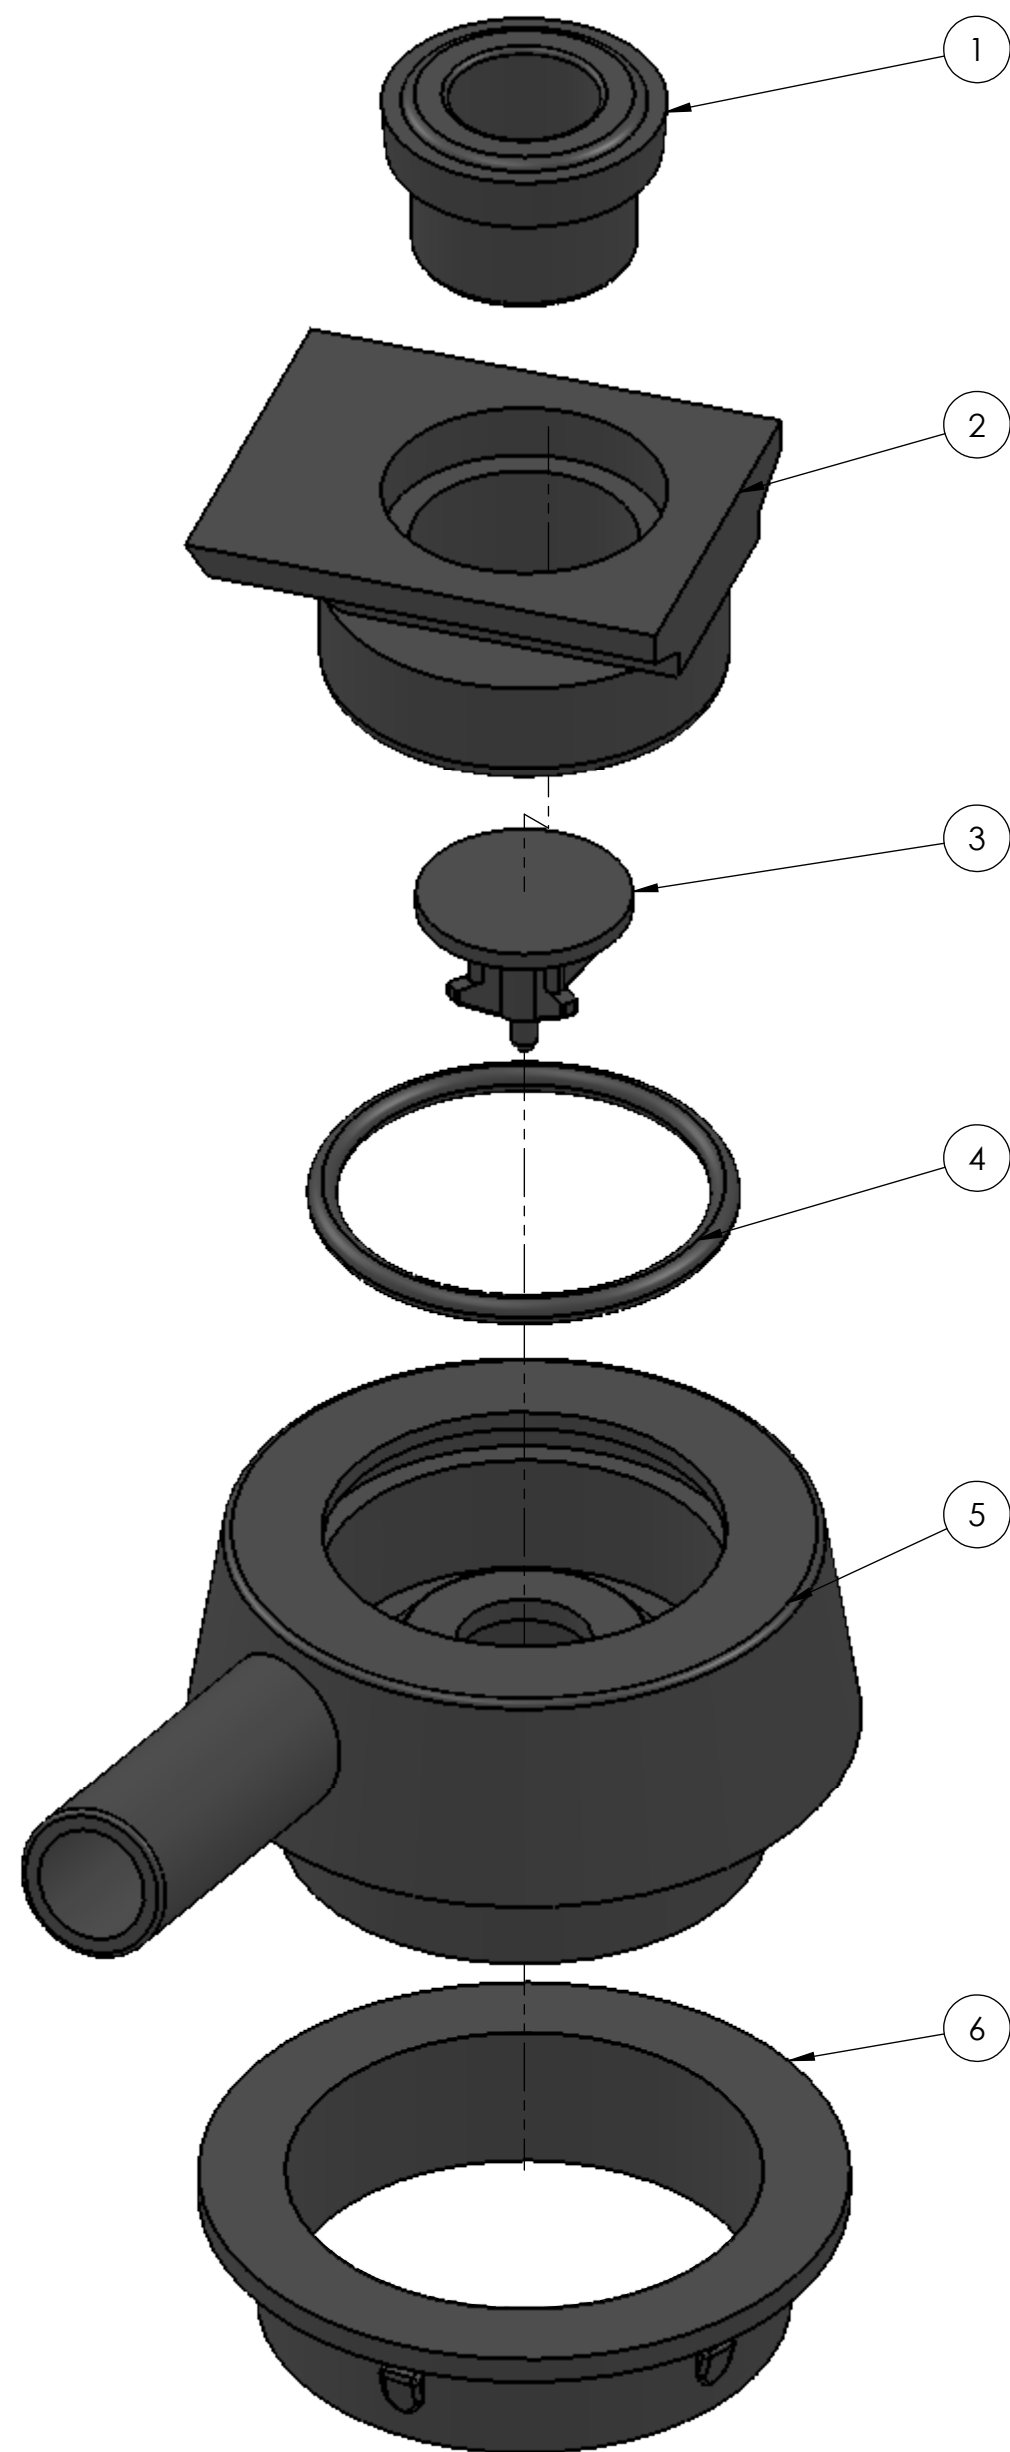

#23031 Complete adaptor for D95 to DL bucket lid

ITEM	PART NUMBER	DESCRIPTION	QTY.
1	23029	Top rubber grommet	1
2	23040	Top plastic slide	1
3	23027	Check valve	1
4	23032	O-ring	1
5	23056	Adaptor only	1
6	23028	Chamber gasket	1