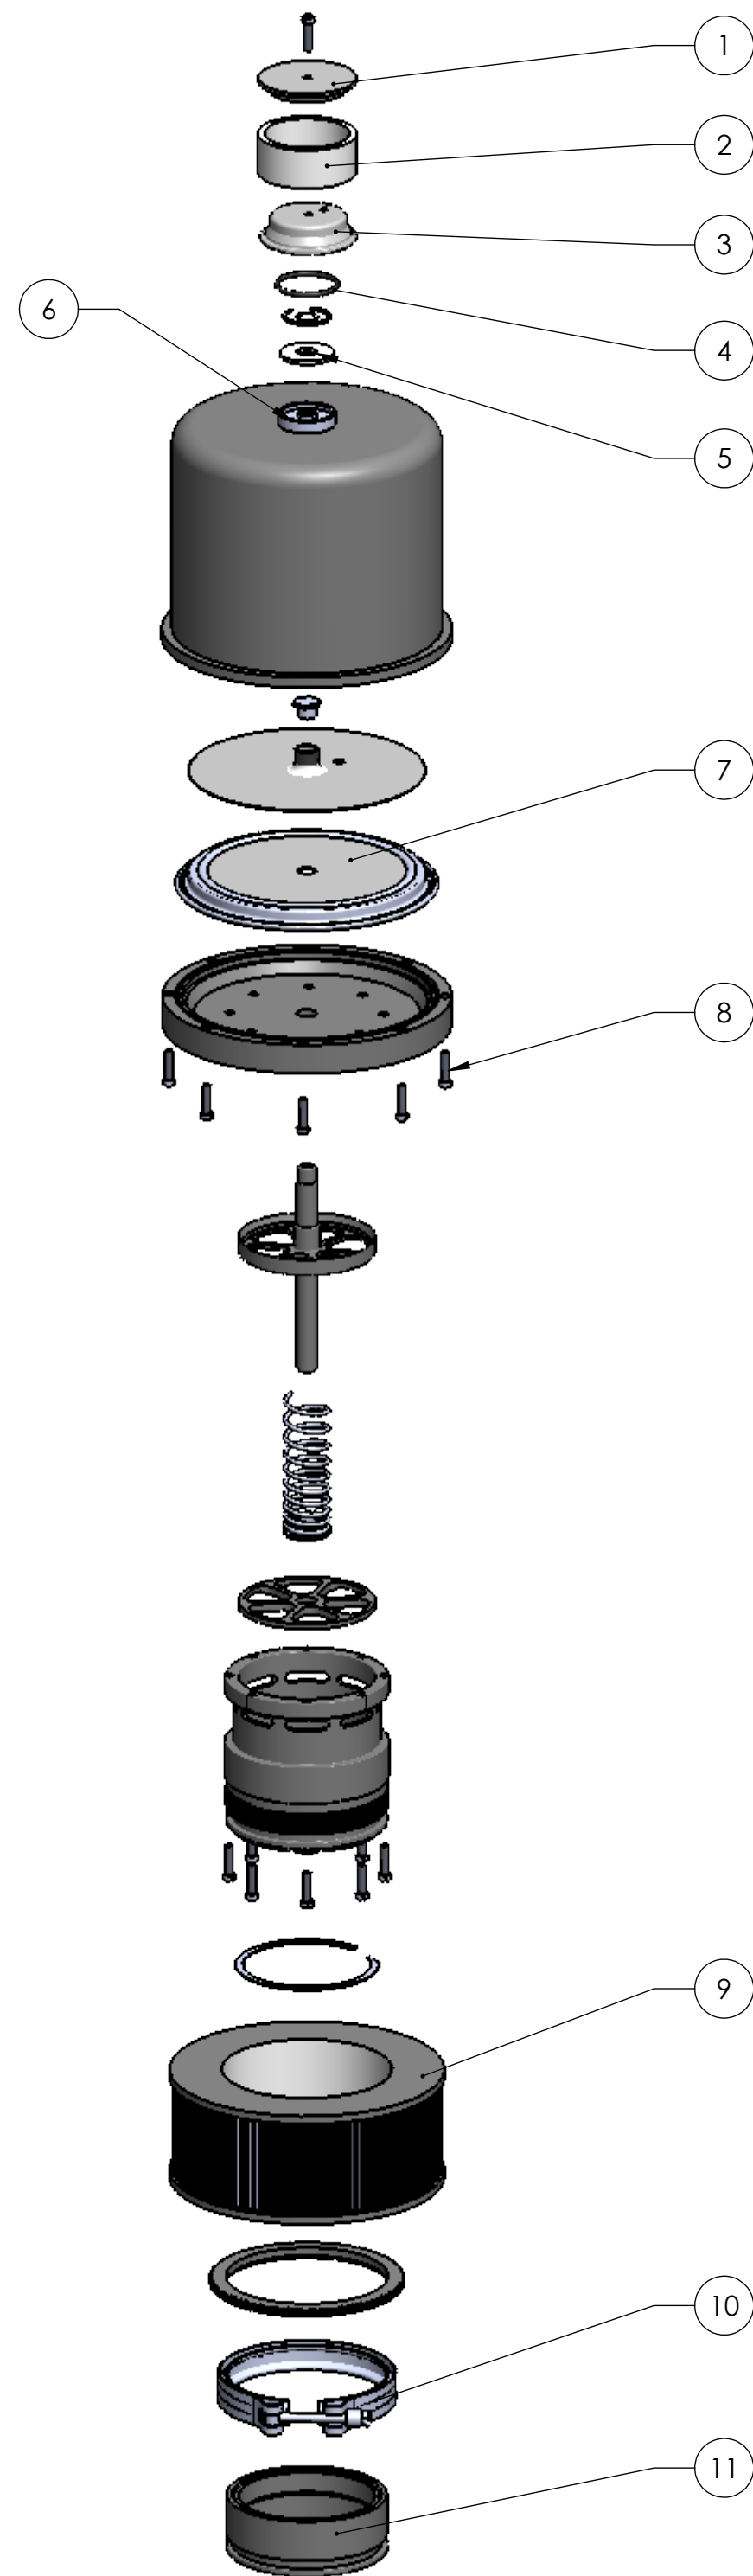

17894
Sentinel 350 regulator

17898
Sentinel 500 regulator

ITEM	PART NUMBER	DESCRIPTION	QTY
1	17840	Filter cartridge holder top	1
2	17852	Replacement top dome filter	1
3	17844	Filter cartridge holder bottom	1
4	17842	Top dome filter oring	1
5	17846	Felt filter	1
6	17885	Aneroid assembly	1
7	17896	Diaphragm	1
8	17861	Housing screw	16
9	17830	Filter	1
10	NS2799	Clamp assembly	1
11	NS3002	Inlet adapter	1